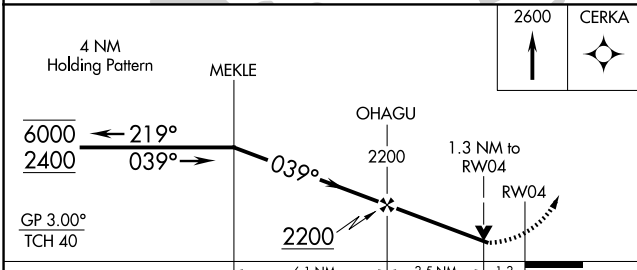

APP CRS	Rwy Idg	4498
039°	TDZE	612
	Apt Elev	612

RNAV (GPS) RWY 4

MUSKOGEE-DAVIS RGNL (MKO)

RNP APCH-GPS.

⚠ Rwy 4 helicopter visibility reduction below 3/4 SM NA. For uncompensated Baro-VNAV systems, LNAV/VNAV NA below -16°C or above 54°C. Straight-in Rwy 4 NA at night, Circling Rwy 4, 18, 22, 36 NA at night.

⚠ MISSED APPROACH: Climb to 2600 direct CERKA and hold.

ASOS 135.025	FORT WORTH CENTER 132.2 338.35	UNICOM 122.8 (CTAF) 0
------------------------	--	--

SC-1, 14 MAY 2026 to 11 JUN 2026

SC-1, 14 MAY 2026 to 11 JUN 2026

ELEV 612	TDZE 612
----------	----------

CATEGORY	A	B	C	D
LNAV/ VNAV DA	1079-1 3/8 467 (500-1 3/8)			
LNAV MDA	1080-1	468 (500-1)	1080-1 3/8	468 (500-1 3/8)
CIRCLING	1140-1 528 (600-1)	1180-1 568 (600-1)	1320-2 708 (800-2)	1400-2 1/2 788 (800-2 1/2)