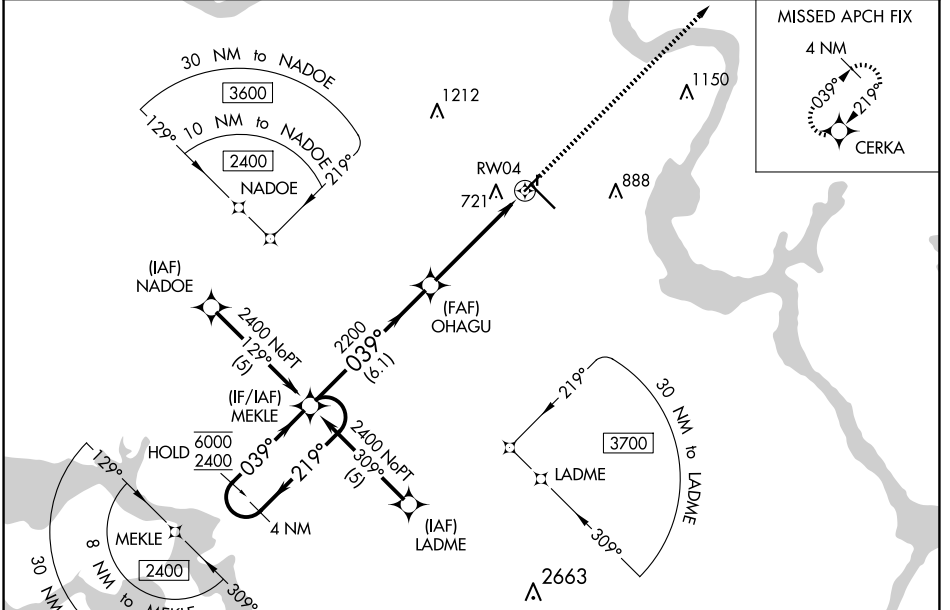

APP CRS	Rwy Idg	4498
039°	TDZE	612
	Apt Elev	612

RNAV (GPS) RWY 4

MUSKOGEE-DAVIS RGNL (MKO)

RNP APCH-GPS.

⚠ Rwy 4 helicopter visibility reduction below 3/4 SM NA. For uncompensated Baro-VNAV systems, LNAV/VNAV NA below -16°C or above 54°C. Straight-in Rwy 4 NA at night, Circling Rwy 4, 18, 22, 36 NA at night.

⚠ MISSED APPROACH: Climb to 2600 direct CERKA and hold.

ASOS 135.025	FORT WORTH CENTER 132.2 338.35	UNICOM 122.8 (CTAF) 0
------------------------	--	--

SC-1, 14 MAY 2026 to 11 JUN 2026

SC-1, 14 MAY 2026 to 11 JUN 2026

ELEV 612	TDZE 612
----------	----------

CATEGORY	A	B	C	D
LNAV/ VNAV DA	1079-1 3/8 467 (500-1 3/8)			
LNAV MDA	1080-1	468 (500-1)	1080-1 3/8	468 (500-1 3/8)
CIRCLING	1140-1 528 (600-1)	1180-1 568 (600-1)	1320-2 708 (800-2)	1400-2 1/2 788 (800-2 1/2)