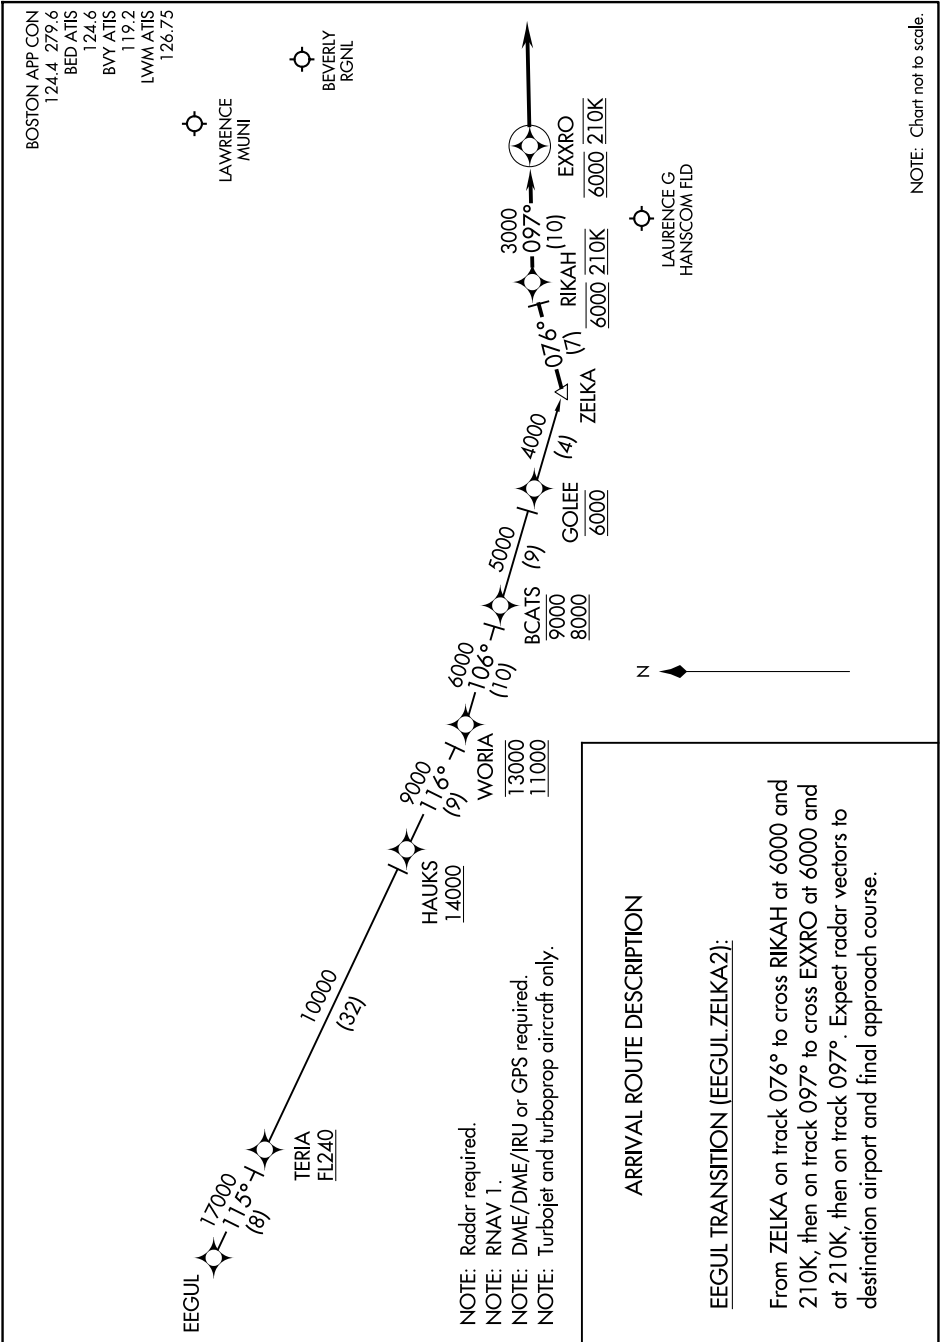

ZELKA TWO ARRIVAL (RNAV)

BEDFORD, MASSACHUSETTS

NE-1, 14 MAY 2026 to 11 JUN 2026

ZELKA TWO ARRIVAL (RNAV)

BEDFORD, MASSACHUSETTS

NE-1, 14 MAY 2026 to 11 JUN 2026

NOTE: Chart not to scale.