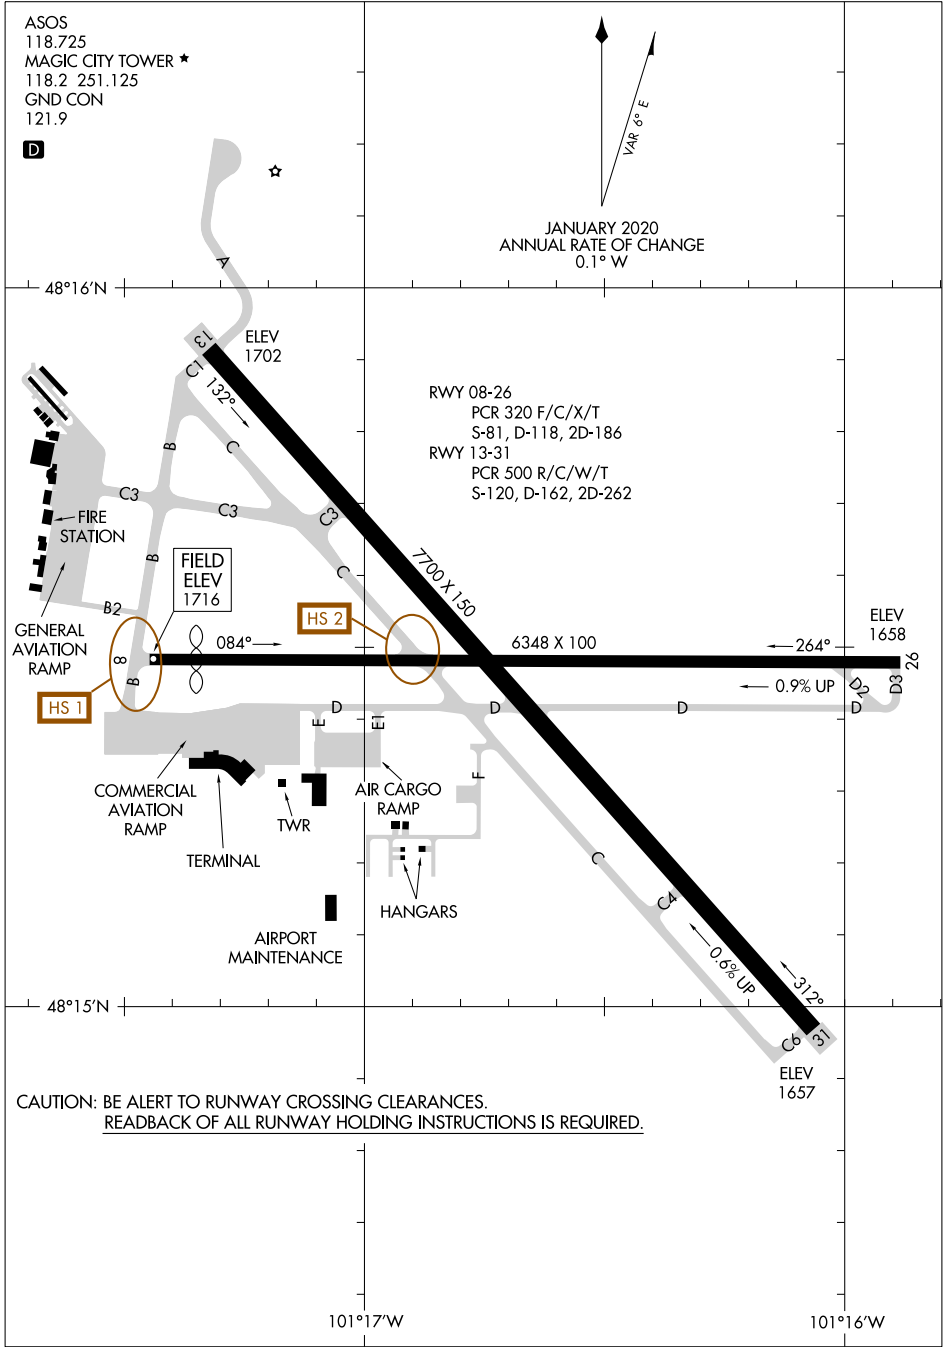

AIRPORT DIAGRAM

AL-635 (FAA)

MINOT INTL (MOT)
MINOT, NORTH DAKOTA

ASOS
118.725
MAGIC CITY TOWER ★
118.2 251.125
GND CON
121.9

D

VAR 8° E
JANUARY 2020
ANNUAL RATE OF CHANGE
0.1° W

NC-1, 14 MAY 2026 to 11 JUN 2026

NC-1, 14 MAY 2026 to 11 JUN 2026

RWY 08-26
PCR 320 F/C/X/T
S-81, D-118, 2D-186
RWY 13-31
PCR 500 R/C/W/T
S-120, D-162, 2D-262

CAUTION: BE ALERT TO RUNWAY CROSSING CLEARANCES.
READEBACK OF ALL RUNWAY HOLDING INSTRUCTIONS IS REQUIRED.

AIRPORT DIAGRAM

MINOT, NORTH DAKOTA
MINOT INTL (MOT)