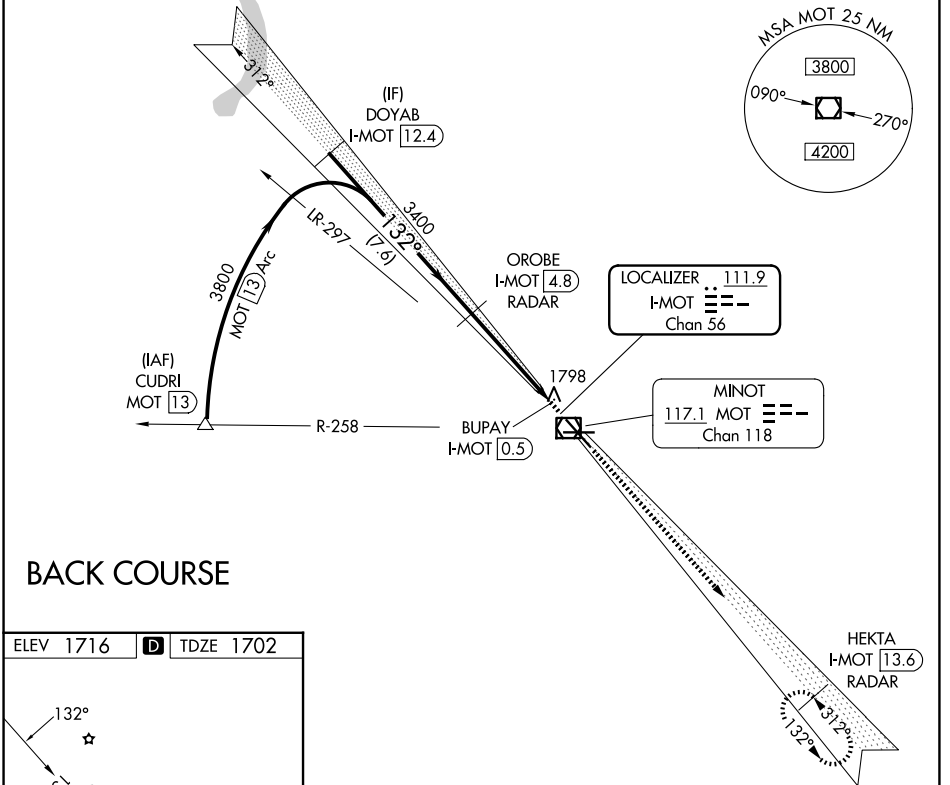

LOC/DME I-MOT 111.9 Chan 56	APP CRS 132°	Rwy Ldg TDZE Apt Elev	7700 1702 1716
---	------------------------	-----------------------------	---

LOC BC RWY 13

MINOT INTL (MOT)

DME required		MISSED APPROACH: Climb to 3700 on I-MOT SE course to HEKTA/I-MOT 13.6 DME/RADAR and hold.		
--------------	--	--	--	--

ASOS 118.725	MINOT APP CON * 119.6 363.8	MAGIC CITY TOWER * 118.2 (CTAF) 0 251.125	GND CON 121.9	UNICOM 122.95
------------------------	---------------------------------------	---	-------------------------	-------------------------

CATEGORY	A	B	C	D
S-LOC13	2060-1		358 (400-1)	
CIRCLING	2200-1 484 (500-1)	2240-1 524 (600-1)	2800-3 1084 (1100-3)	

NC-1, 14 MAY 2026 to 11 JUN 2026

NC-1, 14 MAY 2026 to 11 JUN 2026