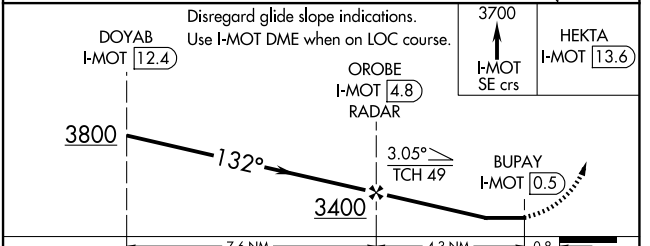

LOC/DME I-MOT 111.9 Chan 56	APP CRS 132°	Rwy Ldg TDZE Apt Elev	7700 1702 1716
---	------------------------	-----------------------------	---

LOC BC RWY 13

MINOT INTL (MOT)

DME required		MISSED APPROACH: Climb to 3700 on I-MOT SE course to HEKTA/I-MOT 13.6 DME/RADAR and hold.		
--------------	--	--	--	--

ASOS 118.725	MINOT APP CON * 119.6 363.8	MAGIC CITY TOWER * 118.2 (CTAF) 0 251.125	GND CON 121.9	UNICOM 122.95
------------------------	---------------------------------------	---	-------------------------	-------------------------

CATEGORY	A	B	C	D
S-LOC13	2060-1		358 (400-1)	
CIRCLING	2200-1 484 (500-1)	2240-1 524 (600-1)	2800-3 1084 (1100-3)	

NC-1, 14 MAY 2026 to 11 JUN 2026

NC-1, 14 MAY 2026 to 11 JUN 2026