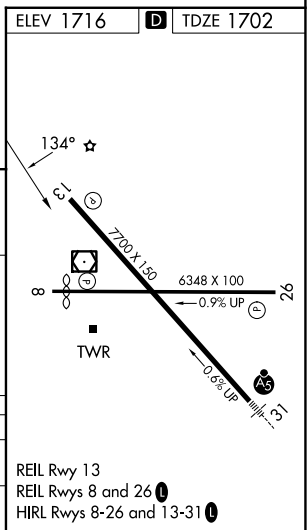

VOR/DME MOT 117.1 Chan 118	APP CRS 134°	Rwy Ldg 7700 TDZE 1702 Apt Elev 1716
--	------------------------	---

VOR RWY 13

MINOT INTL (MOT)

⚠ MISSED APPROACH: Climb to 3500 then right turn direct MOT VOR/DME and hold.

CATEGORY	A	B	C	D
S-13	2200-1	498 (500-1)	2200-1 ³ / ₈ 498 (500-1 ³ / ₈)	2200-1 ¹ / ₂ 498 (500-1 ¹ / ₂)
CIRCLING	2200-1 484 (500-1)	2240-1 524 (600-1)	2800-3	1084 (1100-3)

REIL Rwy 13
REIL Rwys 8 and 26
HIRL Rwys 8-26 and 13-31