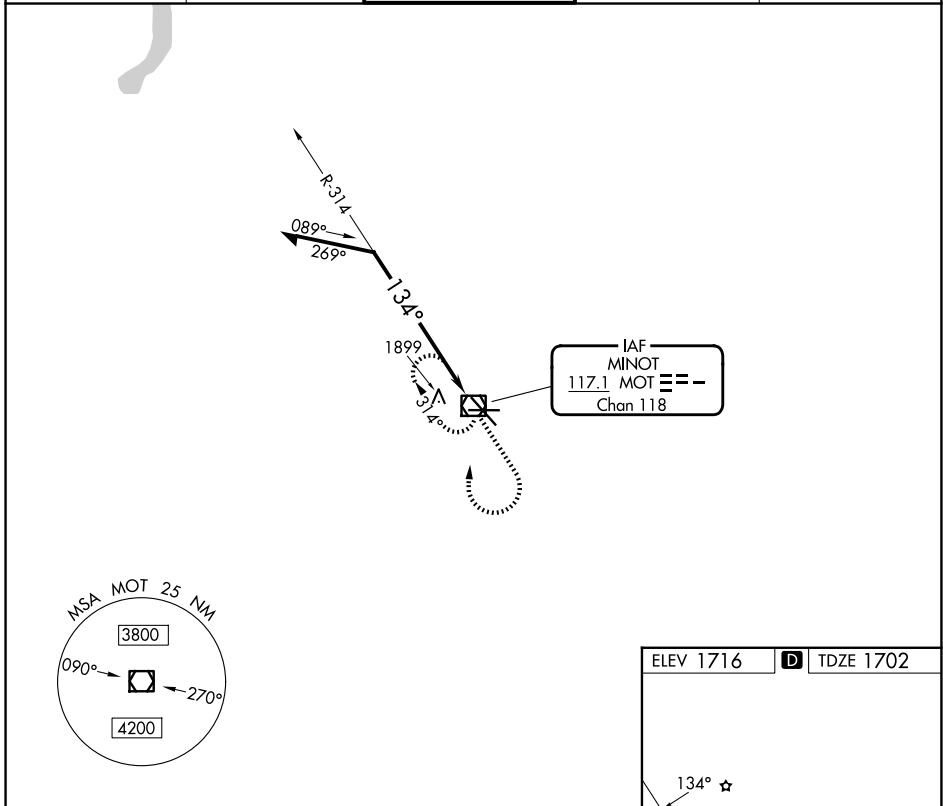

VOR/DME MOT 117.1 Chan 118	APP CRS 134°	Rwy Ldg 7700 TDZE 1702 Apt Elev 1716
--	------------------------	---

VOR RWY 13

MINOT INTL (MOT)

⚠ MISSED APPROACH: Climb to 3500 then right turn direct MOT VOR/DME and hold.

ASOS 118.725	MINOT APP CON ★ 119.6 363.8	MAGIC CITY TOWER ★ 118.2 (CTAF) 251.125	GND CON 121.9	UNICOM 122.95
------------------------	---------------------------------------	---	-------------------------	-------------------------

CATEGORY	A	B	C	D
S-13	2200-1	498 (500-1)	2200-1 ³ / ₈ 498 (500-1 ³ / ₈)	2200-1 ¹ / ₂ 498 (500-1 ¹ / ₂)
CIRCLING	2200-1 484 (500-1)	2240-1 524 (600-1)	2800-3	1084 (1100-3)

REIL Rwy 13
REIL Rwys 8 and 26
HIRL Rwys 8-26 and 13-31