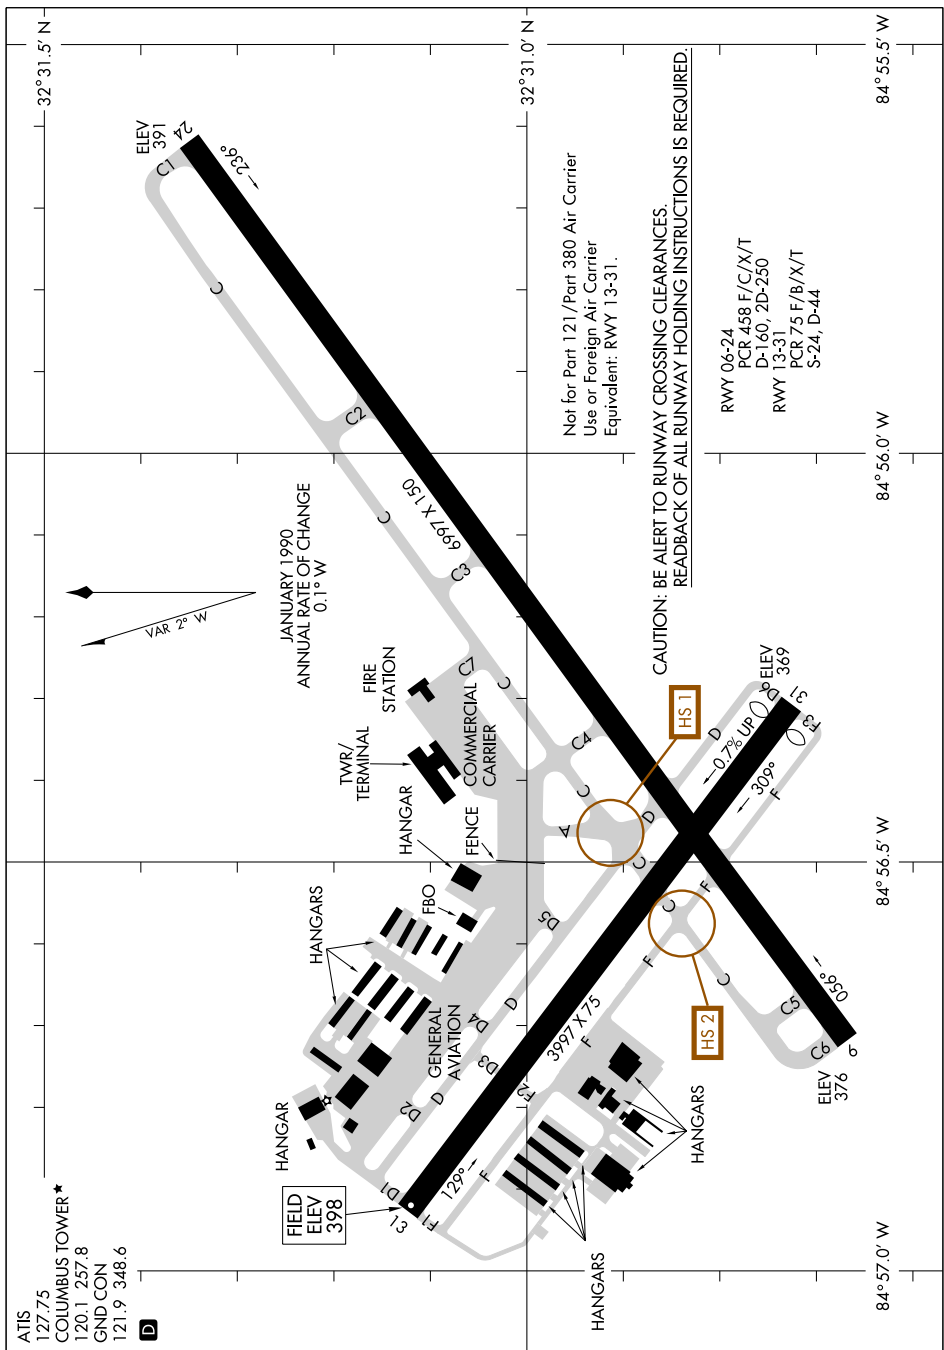

# AIRPORT DIAGRAM

AL-636 (FAA)

COLUMBUS (CSG)  
COLUMBUS, GEORGIA

SE-4, 14 MAY 2026 to 11 JUN 2026

SE-4, 14 MAY 2026 to 11 JUN 2026

# AIRPORT DIAGRAM

COLUMBUS, GEORGIA  
COLUMBUS (CSG)