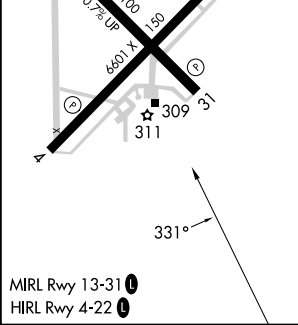

APP CRS	Rwy Idg	N/A
331°	TDZE	N/A
	Apt Elev	277

RNAV (GPS)-A

SOUTH ARKANSAS RGNL AT GOODWIN FLD (ELD)

RNP APCH - GPS.

⚠ Circling Rwy 4, 13, 31 NA at night.
⚠ Rwy 4, 13, 31 helicopter visibility reduction below 1 SM NA.

MISSED APPROACH: Climb to 800 then climbing left turn to 2300 direct HOKED and hold.

ASOS
118.325

FORT WORTH CENTER
128.2 269.1

UNICOM
123.0 (CTAF) 0

800	2300	HOKED		
↑	↶	✧		
HAGGY		ZUTSO	PIPME	
2300		2300	331°	2300
5 NM		6 NM		
CATEGORY	A	B	C	D
CIRCLING	720-1 443 (500-1)	740-1 463 (500-1)	920-1¾ 643 (700-1¾)	920-2 643 (700-2)