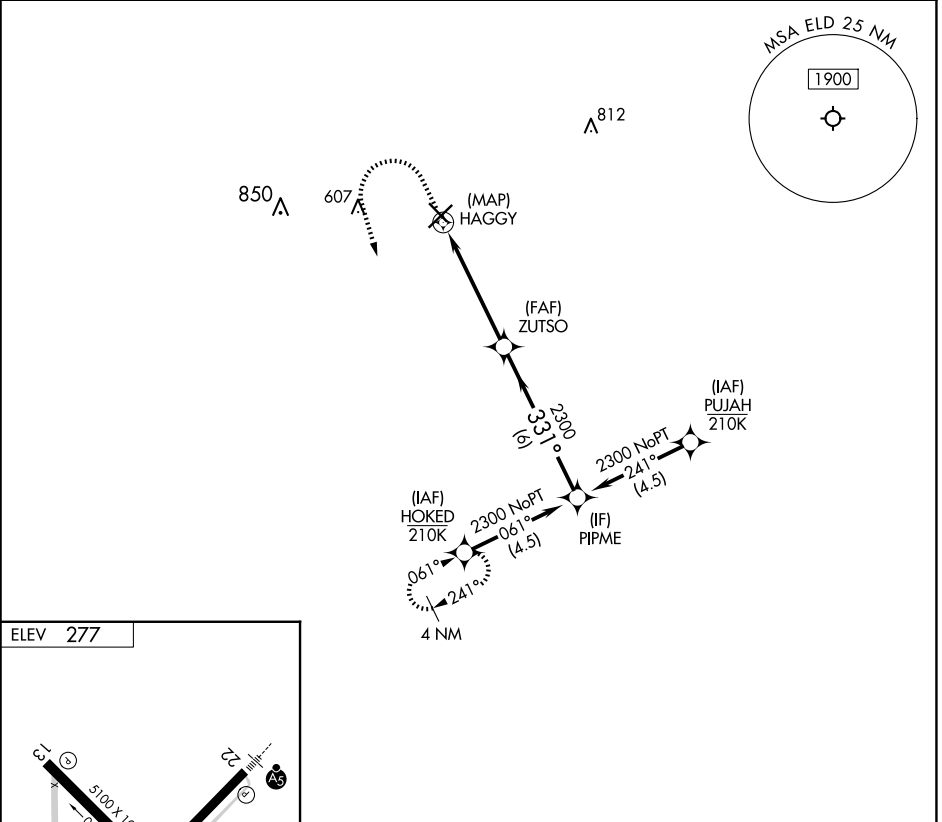

APP CRS	Rwy Idg	N/A
331°	TDZE	N/A
	Apt Elev	277

RNAV (GPS)-A

SOUTH ARKANSAS RGNL AT GOODWIN FLD (ELD)

RNP APCH - GPS.

⚠ Circling Rwy 4, 13, 31 NA at night.
⚠ Rwy 4, 13, 31 helicopter visibility reduction below 1 SM NA.

MISSED APPROACH: Climb to 800 then climbing left turn to 2300 direct HOKED and hold.

ASOS
118.325

FORT WORTH CENTER
128.2 269.1

UNICOM
123.0 (CTAF) 0

800	2300	HOKED		
↑	↶	✧		
HAGGY		ZUTSO	PIPME	
2300		2300	331°	2300
5 NM		6 NM		
CATEGORY	A	B	C	D
CIRCLING	720-1 443 (500-1)	740-1 463 (500-1)	920-1¾ 643 (700-1¾)	920-2 643 (700-2)

SC-1, 14 MAY 2026 to 11 JUN 2026

SC-1, 14 MAY 2026 to 11 JUN 2026