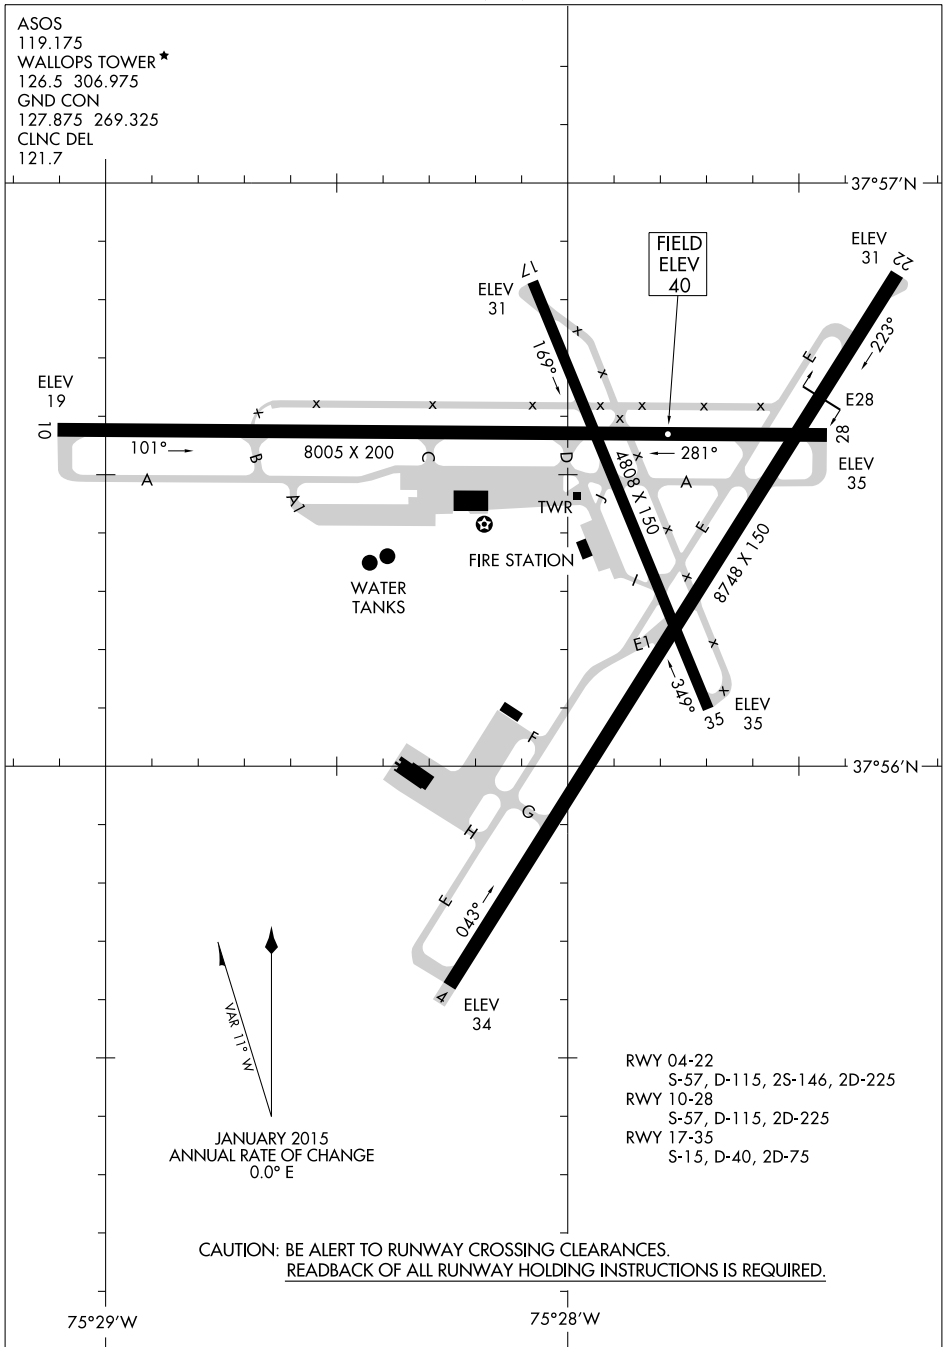

# AIRPORT DIAGRAM

AL-639 (FAA)

WALLOPS FLIGHT FACILITY (W.A.L.)  
WALLOPS ISLAND, VIRGINIA

ASOS  
 119.175  
 WALLOPS TOWER \*  
 126.5 306.975  
 GND CON  
 127.875 269.325  
 CLNC DEL  
 121.7

NE-3, 14 MAY 2026 to 11 JUN 2026

NE-3, 14 MAY 2026 to 11 JUN 2026

# AIRPORT DIAGRAM

WALLOPS ISLAND, VIRGINIA  
WALLOPS FLIGHT FACILITY (W.A.L.)