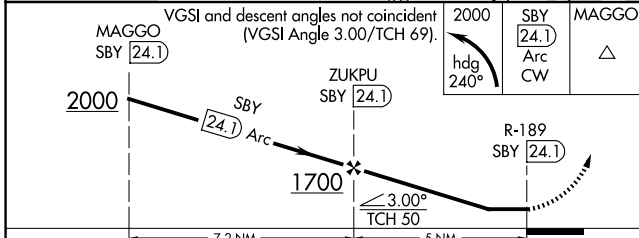

CATEGORY	A	B	C	D
S-10	900-1¼	862 (900-1¼)	900-2½	862 (900-2½)
CIRCLING	900-1¼	860 (900-1¼)	900-2½ 860 (900-2½)	900-2¾ 860 (900-2¾)

REIL all Rwys
HIRL Rws 4-22, 10-28 and 17-35