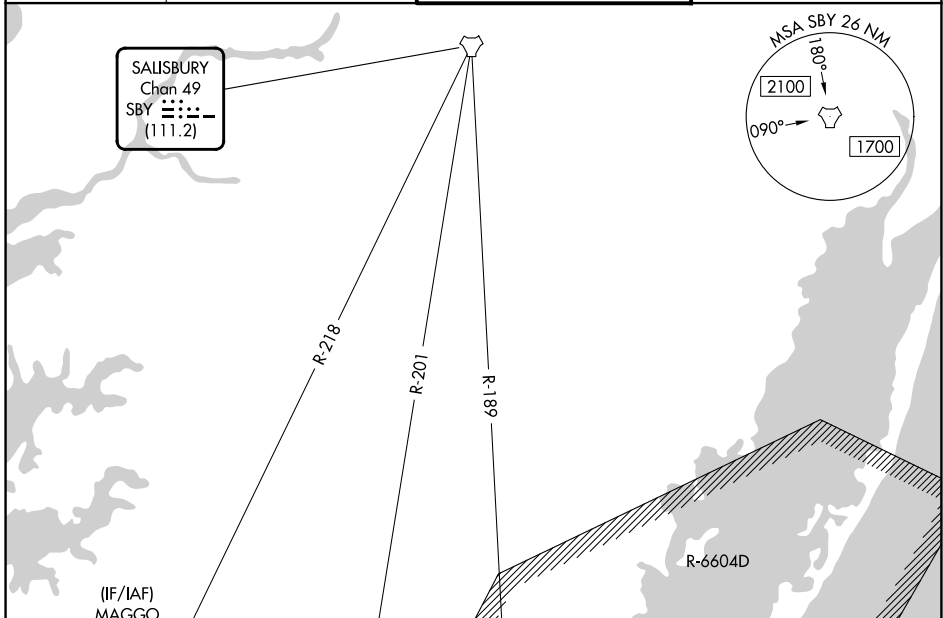

TACAN SBY Chan 49 (111.2)	APP CRS SBY [24.1] Arc	Rwy Ldg 8005 TDZE 38 Apt Elev 40
---	----------------------------------	---

TACAN RWY 10

WALLOPS FLIGHT FACILITY (WAL)

⚠ Helicopter visibility reduction below 3/4 SM NA. When local altimeter setting not received, use SBY altimeter setting and increase all MDA 60 feet; increase S-10 Cat A visibility 1/4 SM, and Circling Cats C and D visibility 1/4 SM. Procedure NA when R-6604 active.

⚠ MISSED APPROACH: Climbing left turn to 2000 on heading 240° and SBY TACAN 24.1 DME Arc clockwise to MAGGO/SBY 24.1 DME and hold.

ASOS 119.175	PATXENT APP CON★ 127.95 314.0	WALLOPS TOWER★ 126.5 (CTAF) 306.975 (CTAF)	GND CON 127.875 269.325
------------------------	---	--	-----------------------------------

NE-3, 14 MAY 2026 to 11 JUN 2026

NE-3, 14 MAY 2026 to 11 JUN 2026

CATEGORY	A	B	C	D
S-10	900-1¼	862 (900-1¼)	900-2½	862 (900-2½)
CIRCLING	900-1¼	860 (900-1¼)	900-2½ 860 (900-2½)	900-2¾ 860 (900-2¾)

REIL all Rwys
HIRL Rws 4-22, 10-28 and 17-35