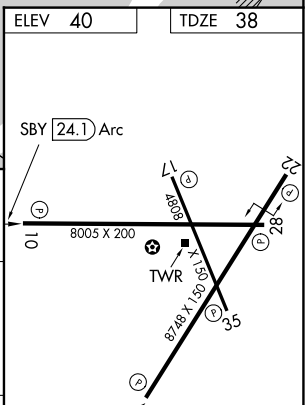

TACAN SBY Chan 49 (111.2)	APP CRS SBY [24.1] Arc	Rwy Ldg 8005 TDZE 38 Apt Elev 40
---	----------------------------------	---

TACAN RWY 10

WALLOPS FLIGHT FACILITY (WAL)

⚠ Helicopter visibility reduction below 3/4 SM NA. When local altimeter setting not received, use SBY altimeter setting and increase all MDA 60 feet; increase S-10 Cat A visibility 1/4 SM, and Circling Cats C and D visibility 1/4 SM. Procedure NA when R-6604 active.

⚠ MISSED APPROACH: Climbing left turn to 2000 on heading 240° and SBY TACAN 24.1 DME Arc clockwise to MAGGO/SBY 24.1 DME and hold.

ASOS 119.175	PATXENT APP CON★ 127.95 314.0	WALLOPS TOWER★ 126.5 (CTAF) 306.975 (CTAF)	GND CON 127.875 269.325
------------------------	---	--	-----------------------------------

NE-3, 14 MAY 2026 to 11 JUN 2026

NE-3, 14 MAY 2026 to 11 JUN 2026

CATEGORY	A	B	C	D
S-10	900-1¼	862 (900-1¼)	900-2½	862 (900-2½)
CIRCLING	900-1¼	860 (900-1¼)	900-2½ 860 (900-2½)	900-2¾ 860 (900-2¾)

REIL all Rwys
HIRL Rws 4-22, 10-28 and 17-35