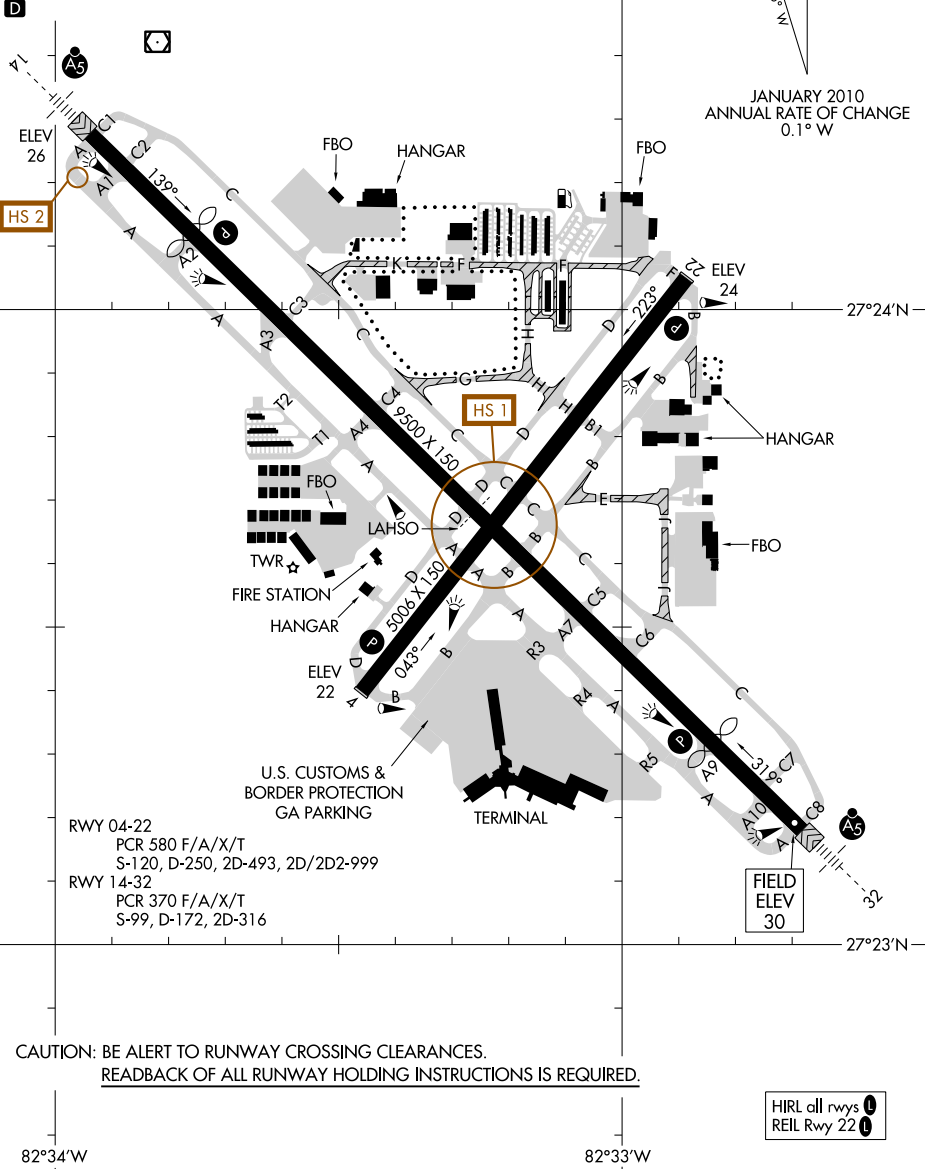

26134

AIRPORT DIAGRAM

AL-640 (FAA)

SARASOTA/BRADENTON INTL (SRQ)
SARASOTA/BRADENTON, FLORIDA

ATIS
 124.375
 SARASOTA TOWER ★
 120.1 (CTAF) 256.8
 GND CON
 121.9 273.6
 CLNC DEL
 118.25

SE-3, 14 MAY 2026 to 11 JUN 2026

SE-3, 14 MAY 2026 to 11 JUN 2026

AIRPORT DIAGRAM

26134

SARASOTA/BRADENTON, FLORIDA
SARASOTA/BRADENTON INTL (SRQ)