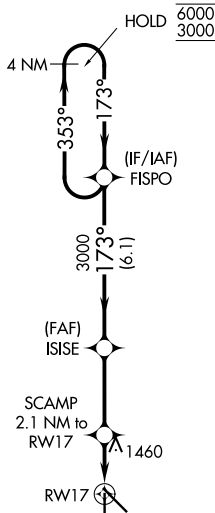

WAAS CH 56340 W17A	APP CRS 173°	Rwy Ldg TDZE Apt Elev	5500 1302 1302
--	------------------------	-----------------------------	---

RNAV (GPS) RWY 17

ABERDEEN RGNL (ABR)

RNP APCH - GPS.

▽ For uncompensated Baro-VNAV systems, LNAV/VNAV
▲ NA below -22°C or above 54°C.

MISSED APPROACH: Climb to 3000 direct GOLUY and hold.

ASOS 125.875	MINNEAPOLIS CENTER 120.6 371.9	UNICOM 122.7 (CTAF) 0
------------------------	--	---------------------------------

NC-1, 14 MAY 2026 to 11 JUN 2026