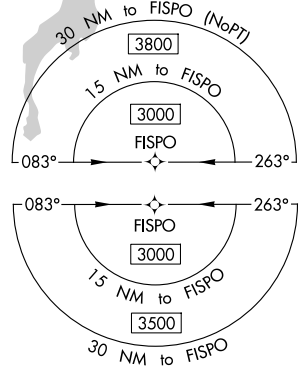

WAAS CH 56340 W17A	APP CRS 173°	Rwy Ldg TDZE Apt Elev	5500 1302 1302
--	------------------------	-----------------------------	---

RNAV (GPS) RWY 17

ABERDEEN RGNL (ABR)

RNP APCH - GPS.

▽ For uncompensated Baro-VNAV systems, LNAV/VNAV
▲ NA below -22°C or above 54°C.

MISSED APPROACH: Climb to 3000 direct GOLUY and hold.

ASOS 125.875	MINNEAPOLIS CENTER 120.6 371.9	UNICOM 122.7 (CTAF) 0
------------------------	--	---------------------------------

NC-1, 14 MAY 2026 to 11 JUN 2026