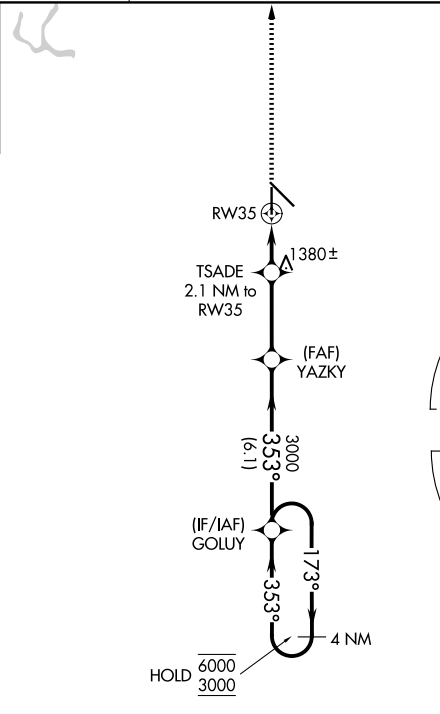

WAAS CH 65800 W35A	APP CRS 353°	Rwy Ldg TDZE Apt Elev	5500 1300 1302
--	------------------------	-----------------------------	---

RNAV (GPS) RWY 35

ABERDEEN RGNL (ABR)

RNP APCH - GPS.	MISSED APPROACH: Climb to 3000 direct FISPO and hold.
▼ For uncompensated Baro-VNAV systems, LNAV/VNAV	
▲ NA below -22°C or above 54°C.	

ASOS 125.875	MINNEAPOLIS CENTER 120.6 371.9	UNICOM 122.7 (CTAF) 0
------------------------	--	---------------------------------

CATEGORY	A	B	C	D
LPV DA		1500-1	200 (200-1)	
LNAV/VNAV DA		1550-1	250 (300-1)	
LNAV MDA		1640-1	340 (400-1)	
CIRCLING	1760-1 458 (500-1)	1860-1 558 (600-1)	1980-2 678 (700-2)	2160-2¾ 858 (900-2¾)