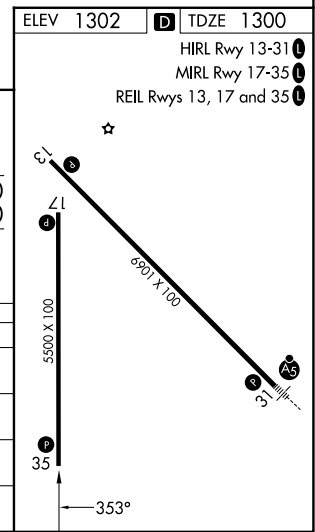

WAAS CH 65800 W35A	APP CRS 353°	Rwy Ldg TDZE Apt Elev	5500 1300 1302
--	------------------------	-----------------------------	---

RNAV (GPS) RWY 35

ABERDEEN RGNL (ABR)

RNP APCH - GPS.	MISSED APPROACH: Climb to 3000 direct FISPO and hold.
▼ For uncompensated Baro-VNAV systems, LNAV/VNAV	
▲ NA below -22°C or above 54°C.	

ASOS 125.875	MINNEAPOLIS CENTER 120.6 371.9	UNICOM 122.7 (CTAF) 0
------------------------	--	---------------------------------

CATEGORY	A	B	C	D
LPV DA		1500-1	200 (200-1)	
LNAV/VNAV DA		1550-1	250 (300-1)	
LNAV MDA		1640-1	340 (400-1)	
CIRCLING	1760-1 458 (500-1)	1860-1 558 (600-1)	1980-2 678 (700-2)	2160-2¾ 858 (900-2¾)