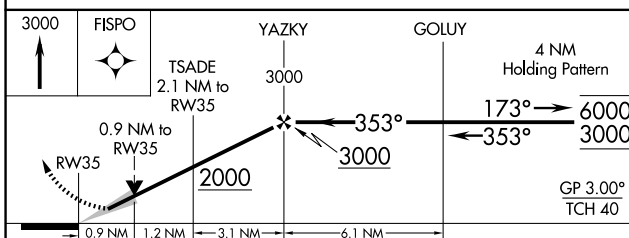

WAAS CH 65800 W35A	APP CRS 353°	Rwy Ldg TDZE Apt Elev	5500 1300 1302
--	------------------------	-----------------------------	---

RNAV (GPS) RWY 35

ABERDEEN RGNL (ABR)

RNP APCH - GPS.	MISSED APPROACH: Climb to 3000 direct FISPO and hold.
▼ For uncompensated Baro-VNAV systems, LNAV/VNAV	
▲ NA below -22°C or above 54°C.	

ASOS 125.875	MINNEAPOLIS CENTER 120.6 371.9	UNICOM 122.7 (CTAF) 0
------------------------	--	---------------------------------

CATEGORY	A	B	C	D
LPV DA		1500-1	200 (200-1)	
LNAV/VNAV DA		1550-1	250 (300-1)	
LNAV MDA		1640-1	340 (400-1)	
CIRCLING	1760-1 458 (500-1)	1860-1 558 (600-1)	1980-2 678 (700-2)	2160-2¾ 858 (900-2¾)