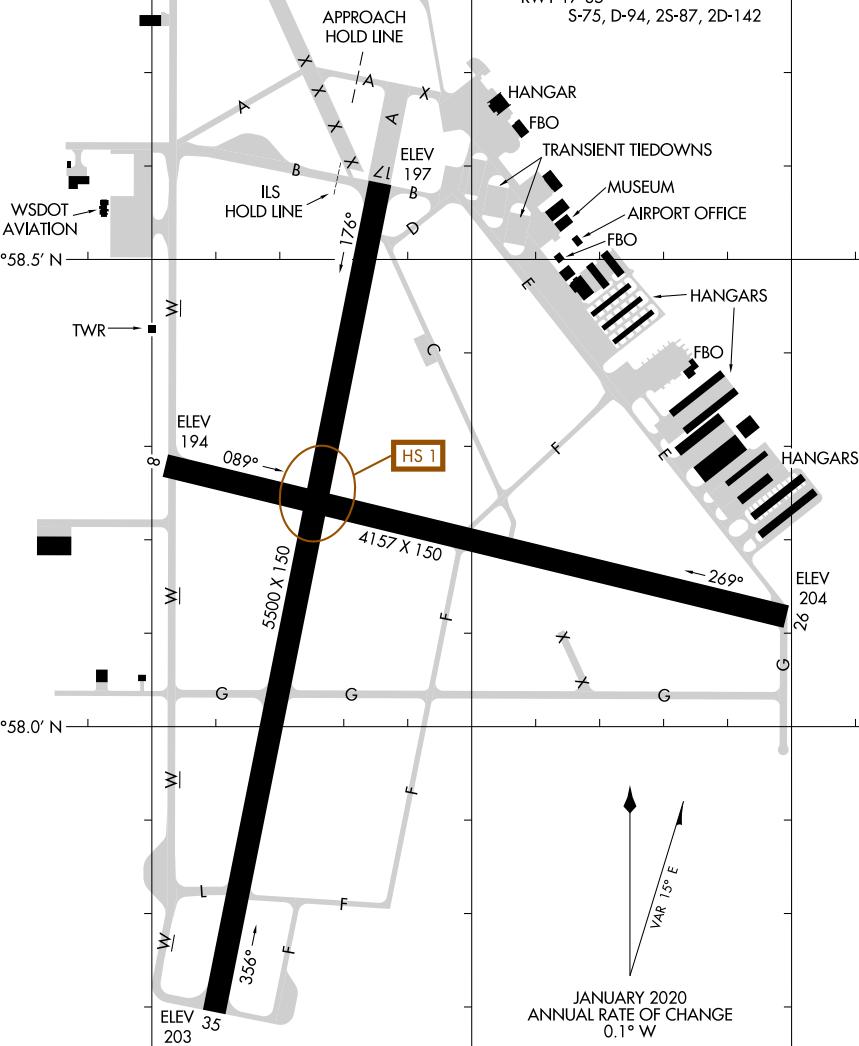

# AIRPORT DIAGRAM

AL-645 (FAA)

OLYMPIA RGNL (OLM)  
OLYMPIA, WASHINGTON

ATIS  
135.725  
OLYMPIA TOWER ★  
124.4 254.25  
GND CON  
121.6

FIELD  
ELEV  
208

RWY 08-26  
S-30  
RWY 17-35  
S-75, D-94, 2S-87, 2D-142

NW-1, 14 MAY 2026 to 11 JUN 2026

NW-1, 14 MAY 2026 to 11 JUN 2026

CAUTION: BE ALERT TO RUNWAY CROSSING CLEARANCES.  
READBACK OF ALL RUNWAY HOLDING INSTRUCTIONS IS REQUIRED.

122°54.5' W

122°54.0' W

122°53.5' W

# AIRPORT DIAGRAM

26134

OLYMPIA, WASHINGTON  
OLYMPIA RGNL (OLM)