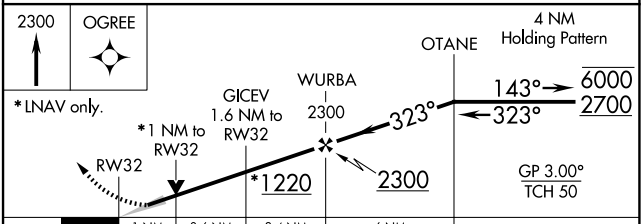

WAAS CH 78011 W32A	APP CRS 323°	Rwy Ldg TDZE Apt Elev	6400 665 668
--	------------------------	-----------------------------	---

RNAV (GPS) RWY 32

MBS INTL (MBS)

RNP APCH.		MISSED APPROACH: Climb to 2300 direct OGREE and hold.		
<p>▼ For uncompensated Baro-VNAV systems, LNAV/VNAV NA below -18°C or above 54°C.</p>				

ATIS 125.925	GREAT LAKES APP CON★ 126.45 235.625	SAGINAW TOWER★ 120.1 (CTAF) 0 257.7	GND CON 121.7	UNICOM 122.95
------------------------	---	---	-------------------------	-------------------------

ELEV 668	D	TDZE 665
----------	----------	----------

CATEGORY	A	B	C	D
LPV DA		865- ³ / ₄	200 (200- ³ / ₄)	
LNAV/VNAV DA		950- ⁷ / ₈	285 (300- ⁷ / ₈)	
LNAV MDA		1020-1	355 (400-1)	
CIRCLING	1080-1 412 (500-1)	1120-1 452 (500-1)	1240-1½ 572 (600-1½)	1240-2 572 (600-2)