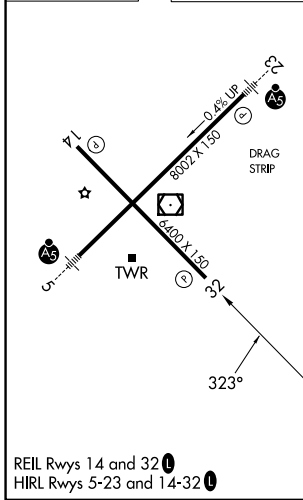

WAAS CH 78011 W32A	APP CRS 323°	Rwy Ldg TDZE Apt Elev	6400 665 668
--	------------------------	-----------------------------	---

RNAV (GPS) RWY 32

MBS INTL (MBS)

RNP APCH.		MISSED APPROACH: Climb to 2300 direct OGREE and hold.		
<p>▼ For uncompensated Baro-VNAV systems, LNAV/VNAV NA below -18°C or above 54°C.</p>				

CATEGORY	A	B	C	D
LPV DA		865- ³ / ₄	200 (200- ³ / ₄)	
LNAV/VNAV DA		950- ⁷ / ₈	285 (300- ⁷ / ₈)	
LNAV MDA		1020-1	355 (400-1)	
CIRCLING	1080-1 412 (500-1)	1120-1 452 (500-1)	1240-1½ 572 (600-1½)	1240-2 572 (600-2)