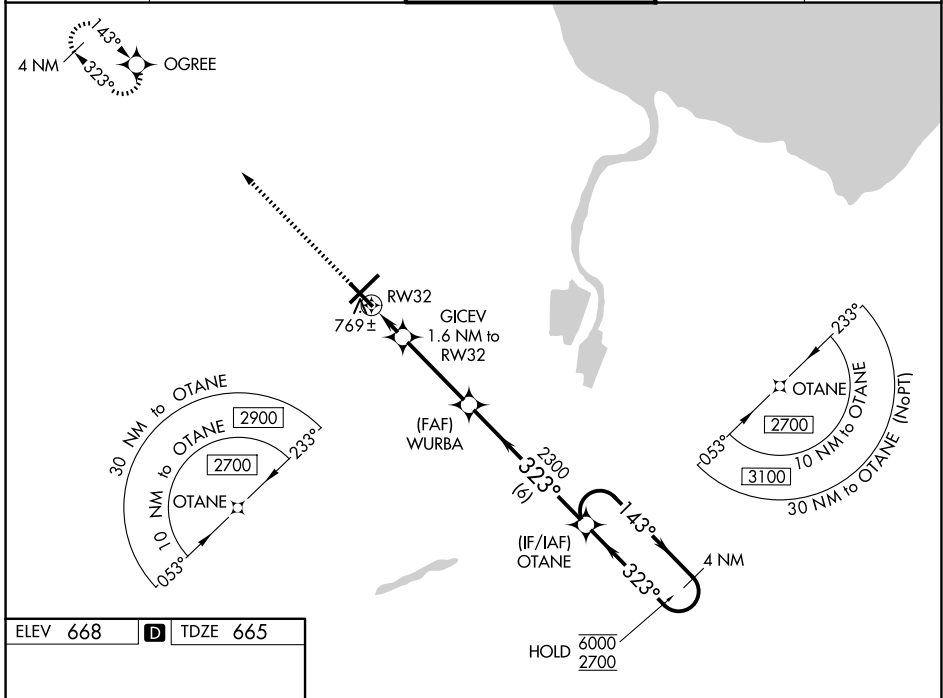

WAAS CH 78011 W32A	APP CRS 323°	Rwy Ldg TDZE Apt Elev	6400 665 668
--	------------------------	-----------------------------	---

RNAV (GPS) RWY 32

MBS INTL (MBS)

RNP APCH.		MISSED APPROACH: Climb to 2300 direct OGREE and hold.		
<p>▼ For uncompensated Baro-VNAV systems, LNAV/VNAV NA below -18°C or above 54°C.</p>				

ATIS 125.925	GREAT LAKES APP CON★ 126.45 235.625	SAGINAW TOWER★ 120.1 (CTAF) 0 257.7	GND CON 121.7	UNICOM 122.95
------------------------	---	---	-------------------------	-------------------------

ELEV 668	D	TDZE 665
----------	----------	----------

CATEGORY	A	B	C	D
LPV DA		865- ³ / ₄	200 (200- ³ / ₄)	
LNAV/VNAV DA		950- ⁷ / ₈	285 (300- ⁷ / ₈)	
LNAV MDA		1020-1	355 (400-1)	
CIRCLING	1080-1 412 (500-1)	1120-1 452 (500-1)	1240-1½ 572 (600-1½)	1240-2 572 (600-2)