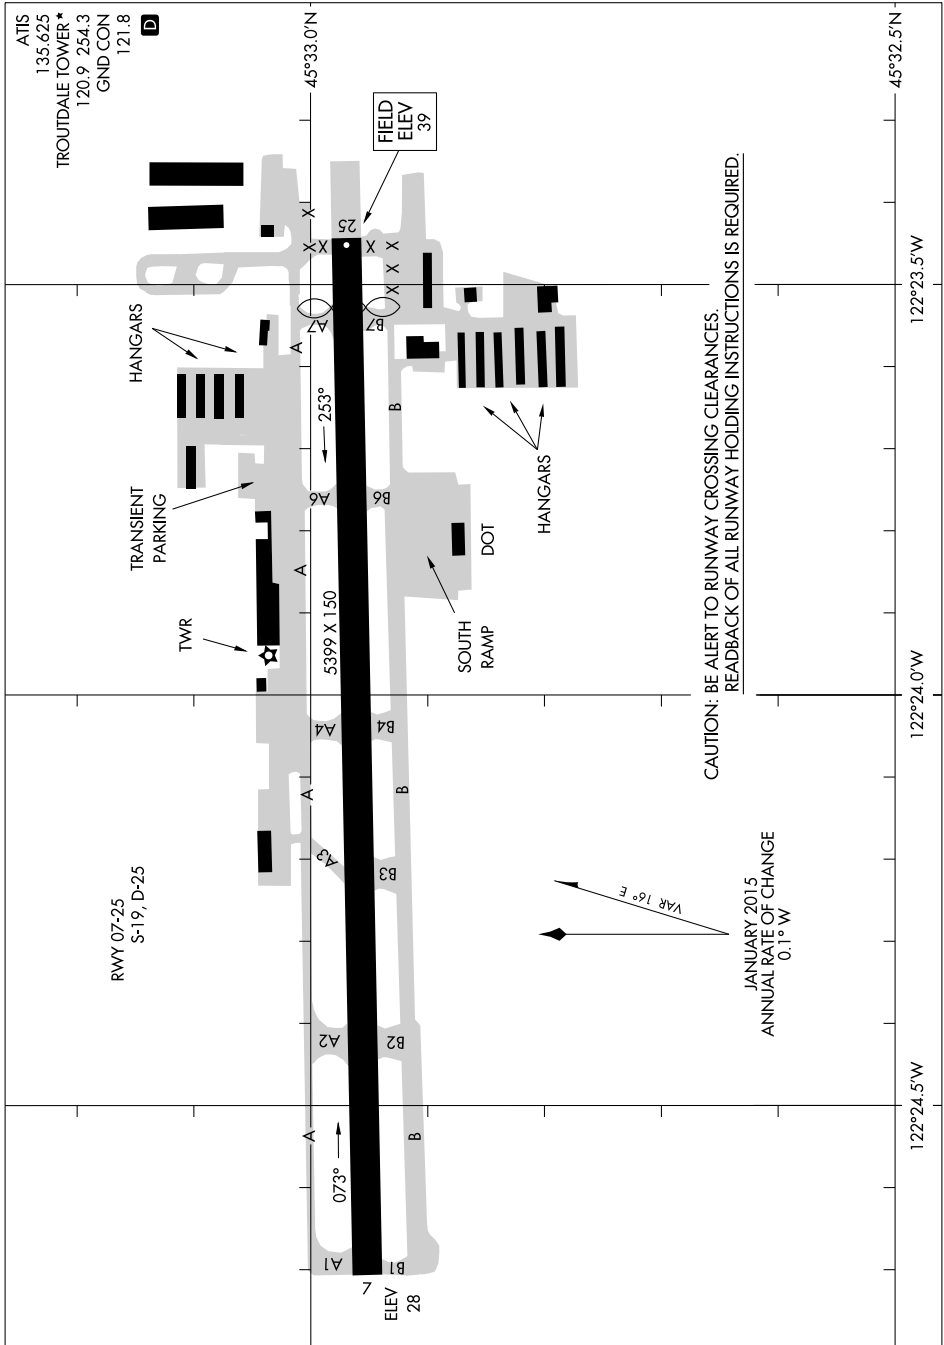

# AIRPORT DIAGRAM

AL-649 (FAA)

PORTLAND-TROUTDALE (TTD)  
PORTLAND, OREGON

NW-1, 14 MAY 2026 to 11 JUN 2026

# AIRPORT DIAGRAM

PORTLAND, OREGON  
PORTLAND-TROUTDALE (TTD)

NW-1, 14 MAY 2026 to 11 JUN 2026

CAUTION: BE ALERT TO RUNWAY CROSSING CLEARANCES  
READBACK OF ALL RUNWAY HOLDING INSTRUCTIONS IS REQUIRED.

JANUARY 2015  
ANNUAL RATE OF CHANGE  
0.1° W