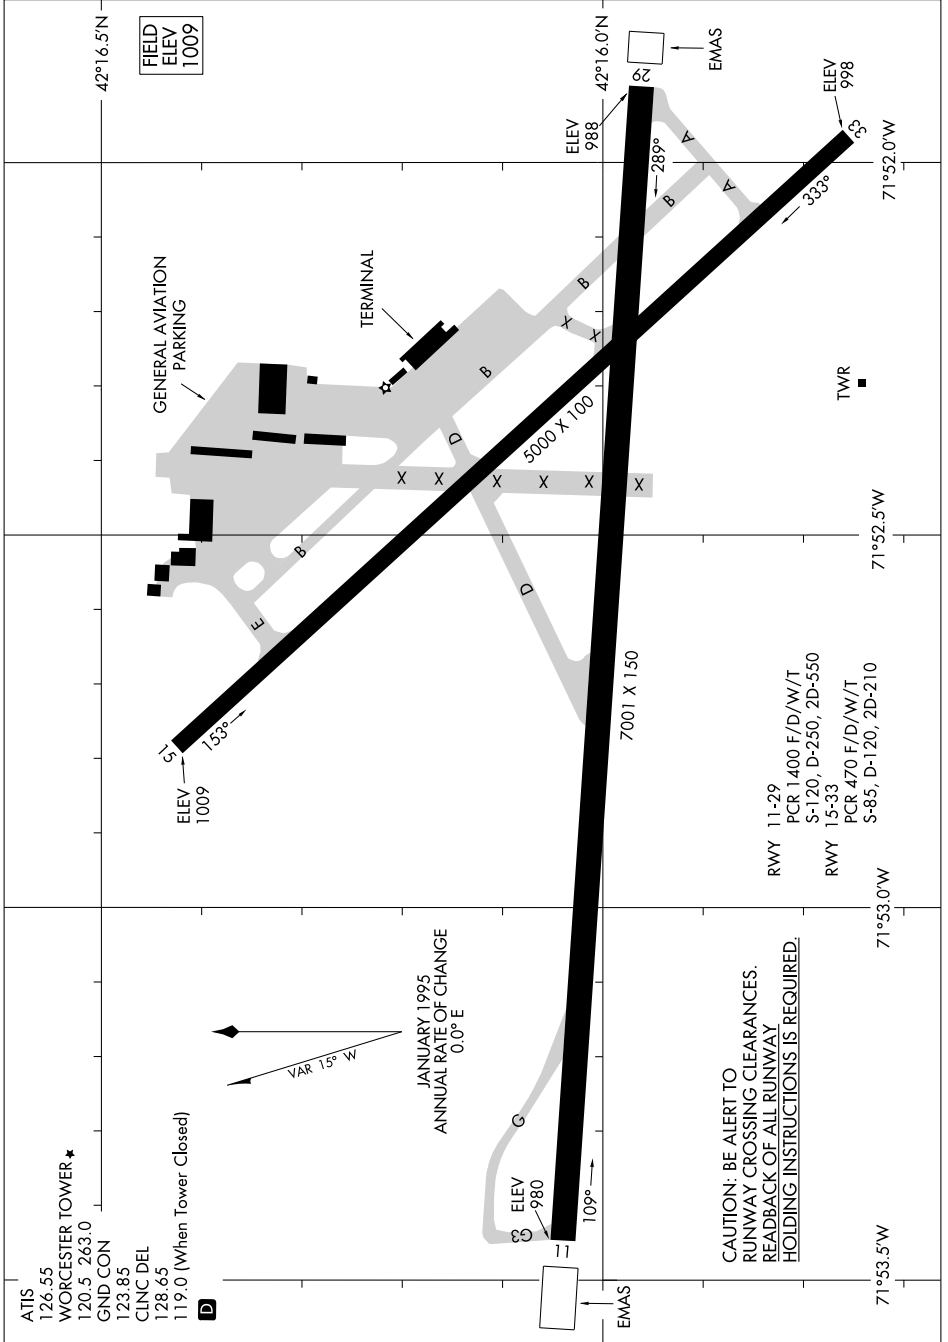

AIRPORT DIAGRAM

AL-652 (FAA)

WORCESTER RGNL (O.R.H)
WORCESTER, MASSACHUSETTS

NE-1, 14 MAY 2026 to 11 JUN 2026

NE-1, 14 MAY 2026 to 11 JUN 2026

AIRPORT DIAGRAM

WORCESTER, MASSACHUSETTS
WORCESTER RGNL (O.R.H)