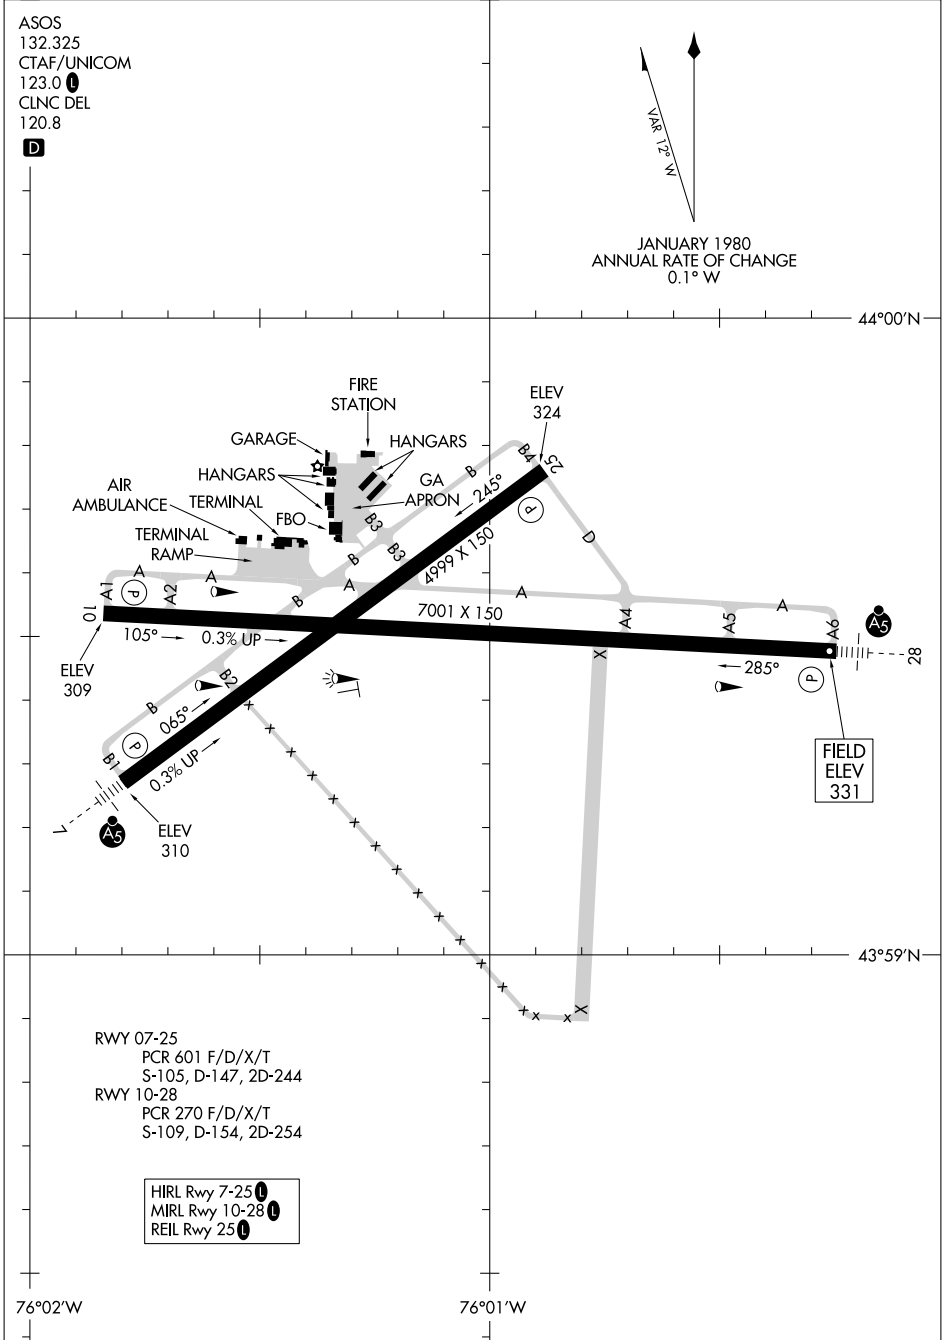

AIRPORT DIAGRAM

AL-666 (FAA)

WATERTOWN INTL (A/T)
WATERTOWN, NEW YORK

ASOS
132.325
CTAF/UNICOM
123.0
CLNC DEL
120.8

NE-2, 14 MAY 2026 to 11 JUN 2026

NE-2, 14 MAY 2026 to 11 JUN 2026

RWY 07-25
PCR 601 F/D/X/T
S-105, D-147, 2D-244
RWY 10-28
PCR 270 F/D/X/T
S-109, D-154, 2D-254

HIRL Rwy 7-25
MIRL Rwy 10-28
REIL Rwy 25

AIRPORT DIAGRAM

WATERTOWN, NEW YORK
WATERTOWN INTL (A/T)