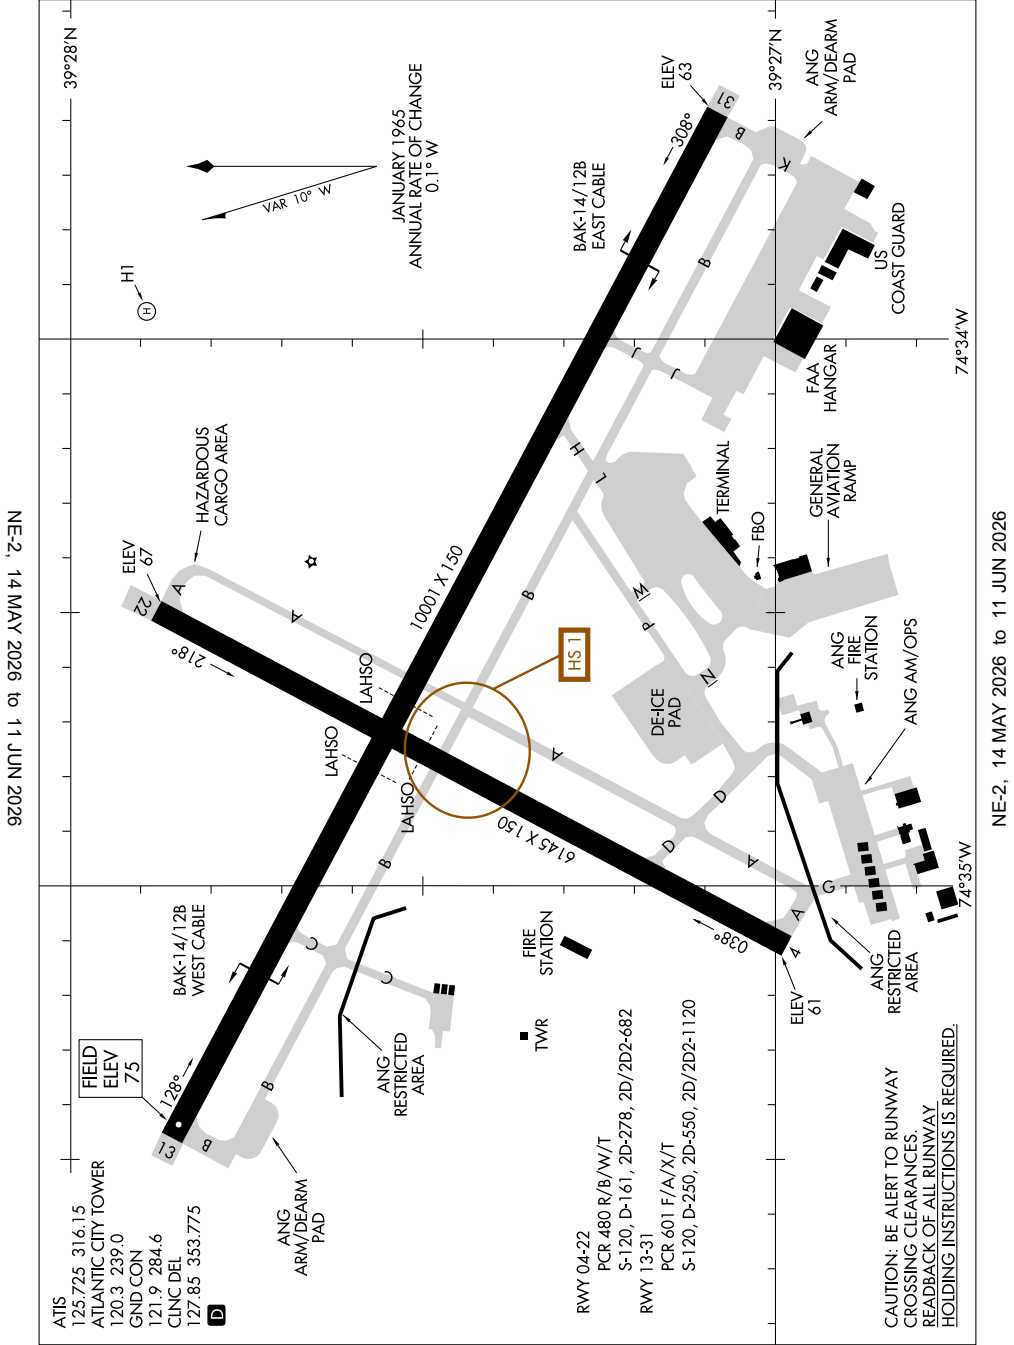

AIRPORT DIAGRAM

AL-669 (FAA)

ATLANTIC CITY INTL (ACY)
ATLANTIC CITY, NEW JERSEY

NE-2, 14 MAY 2026 to 11 JUN 2026

NE-2, 14 MAY 2026 to 11 JUN 2026

AIRPORT DIAGRAM

ATLANTIC CITY, NEW JERSEY
ATLANTIC CITY INTL (ACY)

CAUTION: BE ALERT TO RUNWAY CROSSING CLEARANCES. READBACK OF ALL RUNWAY HOLDING INSTRUCTIONS IS REQUIRED.