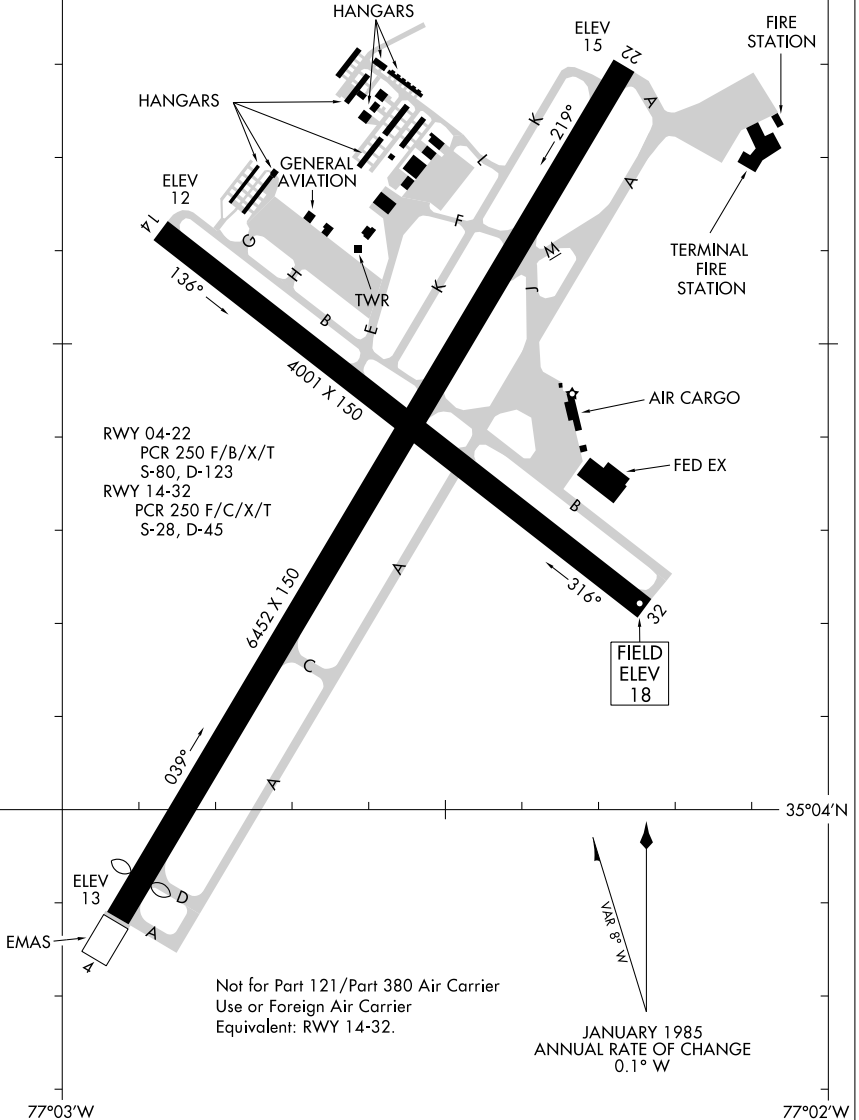

AIRPORT DIAGRAM

COASTAL CAROLINA RGNL (EWN)
NEW BERN, NORTH CAROLINA

AL-670 (FAA)

ASOS
118.525
NEW BERN TOWER ★
124.25
GND CON
121.7
CLNC DEL
121.7
120.525 (When Tower Closed)

CAUTION: BE ALERT TO RUNWAY CROSSING CLEARANCES.
READEBACK OF ALL RUNWAY HOLDING INSTRUCTIONS IS REQUIRED.

D

SE-2, 14 MAY 2026 to 11 JUN 2026

SE-2, 14 MAY 2026 to 11 JUN 2026

AIRPORT DIAGRAM

NEW BERN, NORTH CAROLINA
COASTAL CAROLINA RGNL (EWN)