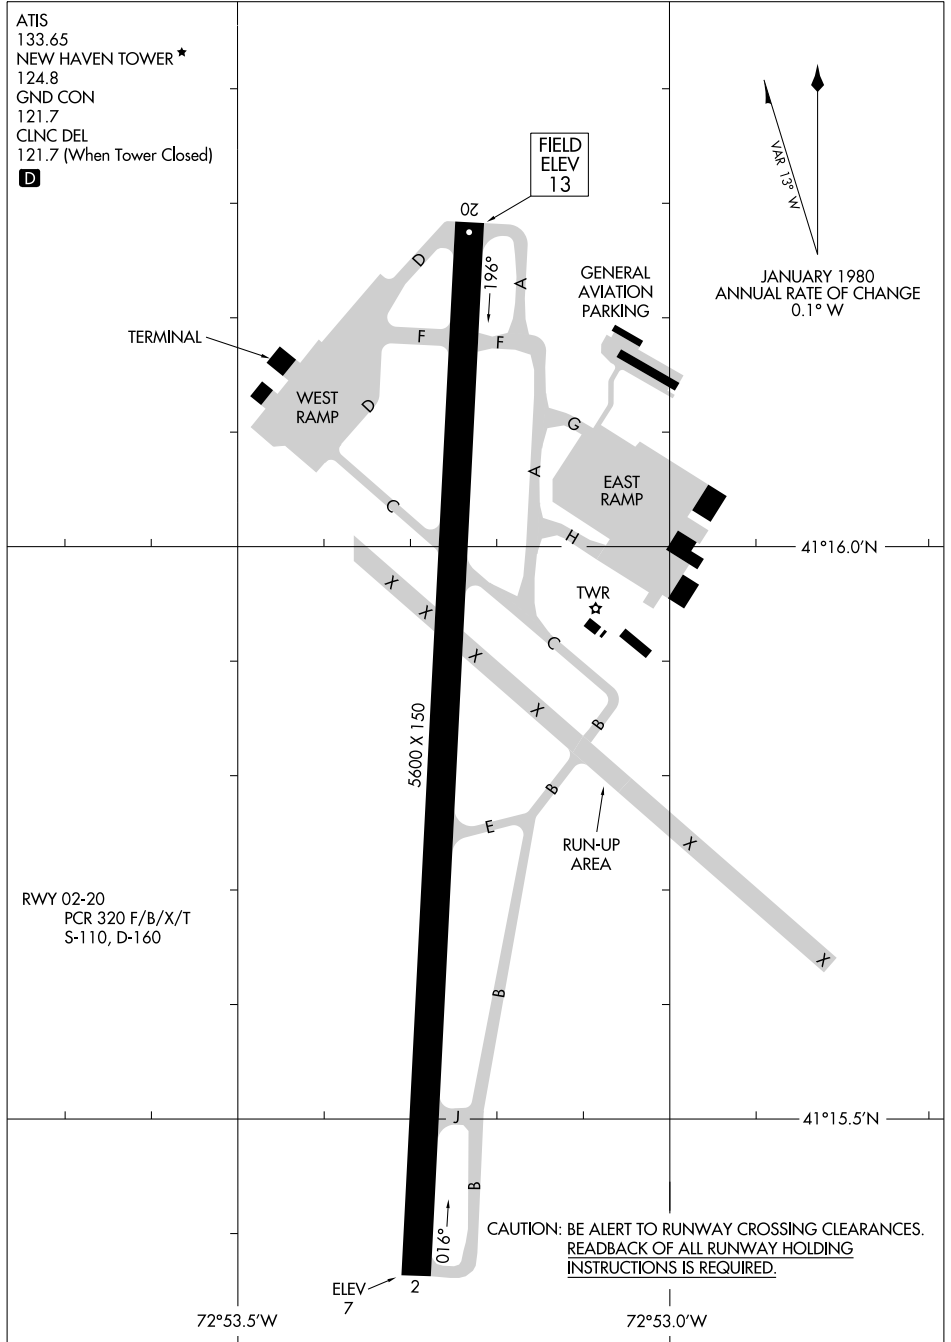

AIRPORT DIAGRAM

AL-671 (FAA)

TWEED/NEW HAVEN (HVN)
NEW HAVEN, CONNECTICUT

ATIS
 133.65
 NEW HAVEN TOWER ★
 124.8
 GND CON
 121.7
 CLNC DEL
 121.7 (When Tower Closed)
D

NE-1, 14 MAY 2026 to 11 JUN 2026

NE-1, 14 MAY 2026 to 11 JUN 2026

AIRPORT DIAGRAM

NEW HAVEN, CONNECTICUT
TWEED/NEW HAVEN (HVN)