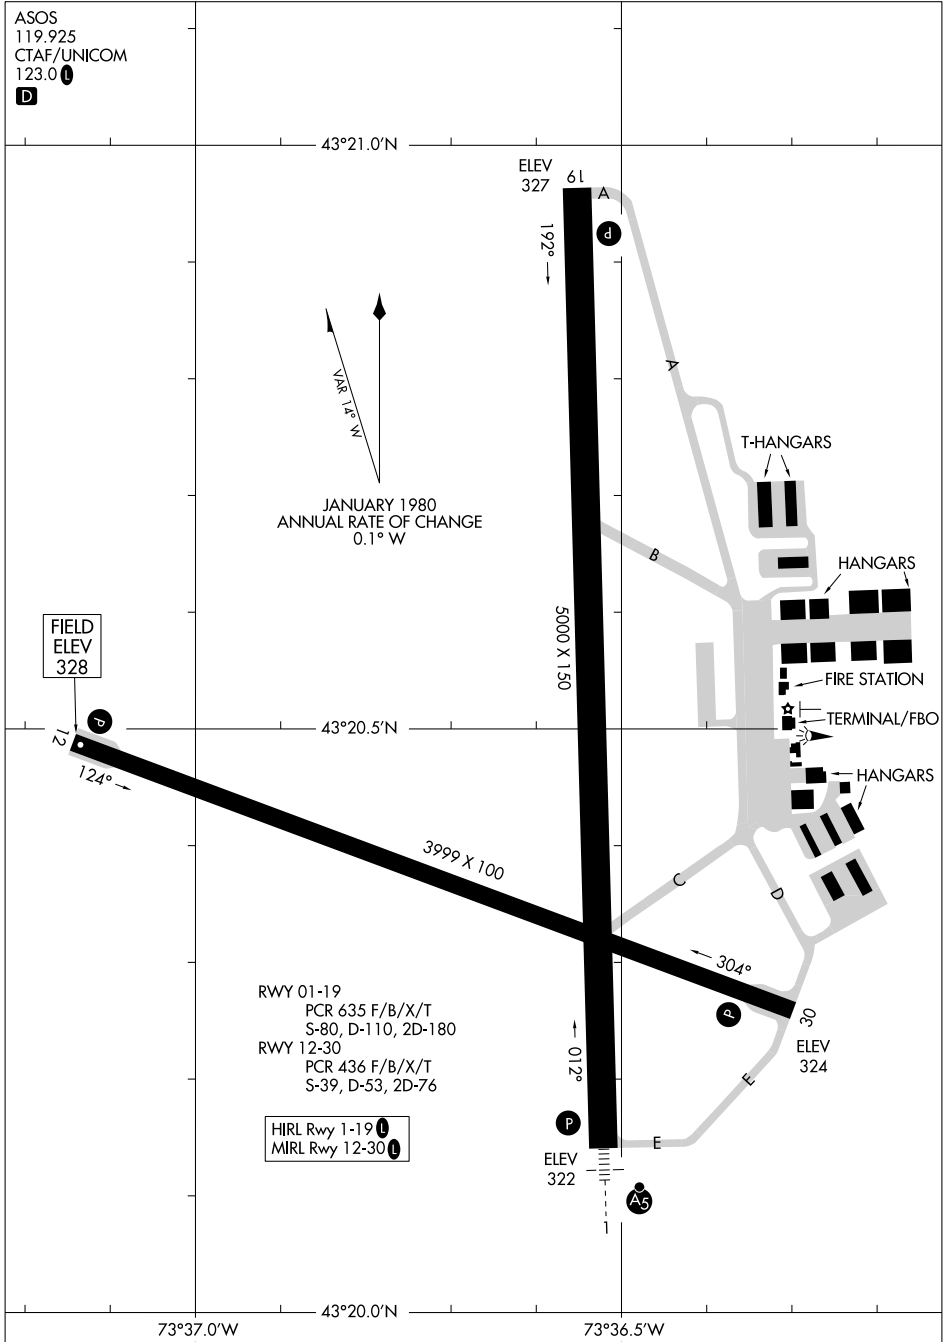

26134

AIRPORT DIAGRAM

AL-673 (FAA)

FLOYD BENNETT MEML (GFL)
GLENDS FALLS, NEW YORK

ASOS
119.925
CTAF/UNICOM
123.0 **(I)**
(D)

NE-2, 14 MAY 2026 to 11 JUN 2026

NE-2, 14 MAY 2026 to 11 JUN 2026

AIRPORT DIAGRAM

26134

GLENDS FALLS, NEW YORK
FLOYD BENNETT MEML (GFL)