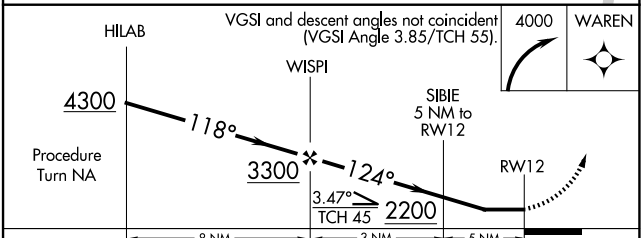

APP CRS	Rwy Ldg	3999
124°	TDZE	328
	Apt Elev	328

RNAV (GPS) RWY 12

FLOYD BENNETT MEML (GFL)

NA -18°C	DME/DME RNP-0.3 NA. Helicopter visibility reduction below 1 SM NA. Night landing: Rwy 12, 30 NA.	MISSED APPROACH: Climbing right turn to 4000 direct to WARREN WP and hold.
-------------	--	--

ASOS 119.925	ALBANY APP CON 132.825 307.2	UNICOM 123.0 (CTAF)
------------------------	--	-------------------------------

ELEV 328		TDZE 328
----------	--	----------

CATEGORY	A	B	C	D
LNAV MDA	1560-1¼ 1232 (1300-1¼)	1560-1½ 1232 (1300-1½)	1560-3	1232 (1300-3)
CIRCLING	1560-1¼ 1232 (1300-1¼)	1560-1½ 1232 (1300-1½)	1560-3	1232 (1300-3)