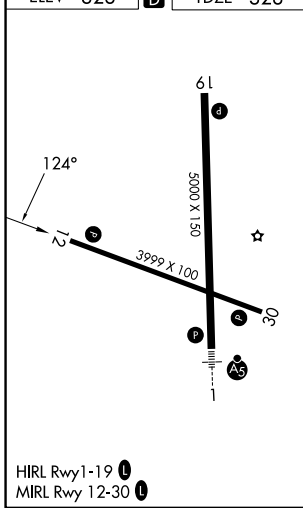

APP CRS	Rwy Ldg	3999
124°	TDZE	328
	Apt Elev	328

RNAV (GPS) RWY 12

FLOYD BENNETT MEML (GFL)

NA -18°C	DME/DME RNP-0.3 NA. Helicopter visibility reduction below 1 SM NA. Night landing: Rwy 12, 30 NA.	MISSED APPROACH: Climbing right turn to 4000 direct to WARREN WP and hold.
-------------	--	--

ASOS 119.925	ALBANY APP CON 132.825 307.2	UNICOM 123.0 (CTAF)
------------------------	--	-------------------------------

ELEV 328		TDZE 328
----------	--	----------

CATEGORY	A	B	C	D
LNAV MDA	1560-1¼ 1232 (1300-1¼)	1560-1½ 1232 (1300-1½)	1560-3	1232 (1300-3)
CIRCLING	1560-1¼ 1232 (1300-1¼)	1560-1½ 1232 (1300-1½)	1560-3	1232 (1300-3)