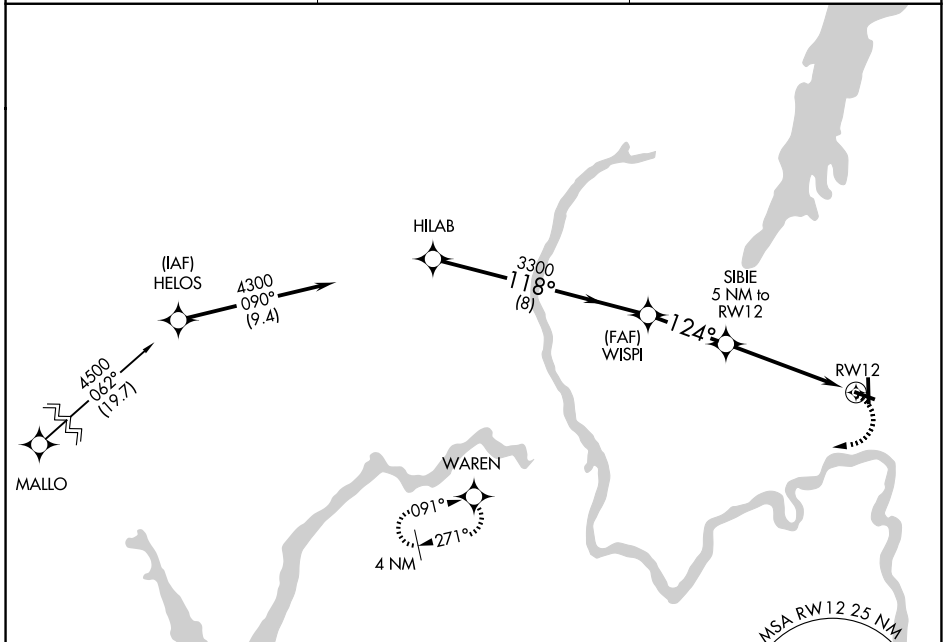

APP CRS	Rwy Ldg	3999
124°	TDZE	328
	Apt Elev	328

RNAV (GPS) RWY 12

FLOYD BENNETT MEML (GFL)

NA -18°C	DME/DME RNP-0.3 NA. Helicopter visibility reduction below 1 SM NA. Night landing: Rwy 12, 30 NA.	MISSED APPROACH: Climbing right turn to 4000 direct to WARREN WP and hold.
-------------	--	--

ASOS 119.925	ALBANY APP CON 132.825 307.2	UNICOM 123.0 (CTAF)
------------------------	--	-------------------------------

ELEV 328		TDZE 328
----------	--	----------

CATEGORY	A	B	C	D
LNAV MDA	1560-1¼ 1232 (1300-1¼)	1560-1½ 1232 (1300-1½)	1560-3	1232 (1300-3)
CIRCLING	1560-1¼ 1232 (1300-1¼)	1560-1½ 1232 (1300-1½)	1560-3	1232 (1300-3)

NE-2, 14 MAY 2026 to 11 JUN 2026

NE-2, 14 MAY 2026 to 11 JUN 2026