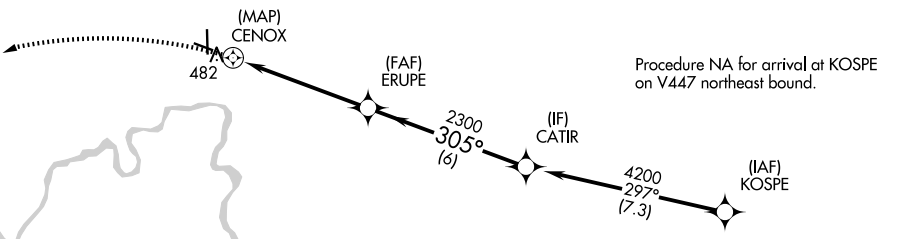

APP CRS Rwy Ldg **3999**
 305° TDZE **325**
 Apt Elev **328**

RNAV (GPS) RWY 30
 FLOYD BENNETT MEML (GFL)

RNP APCH.

- ▼ Circling Rwy 12 NA at night.
- ▲ Rwy 30 helicopter visibility reduction below ¾ SM NA.
- ❄️ -18°C

MISSED APPROACH: Climbing left turn to 4000 direct WAREN and hold.

ASOS **119.925**

ALBANY APP CON **132.825 307.2**

UNICOM **123.0 (CTAF) 0**

ELEV 328 **D** TDZE 325

CATEGORY	A	B	C	D
LNAV MDA	1020-1	695 (700-1)	1020-2 695 (700-2)	1020-2½ 695 (700-2½)
CIRCLING	1020-1	692 (700-1)	1020-2 692 (700-2)	1960-3 1632 (1700-3)

NE-2, 14 MAY 2026 to 11 JUN 2026

NE-2, 14 MAY 2026 to 11 JUN 2026