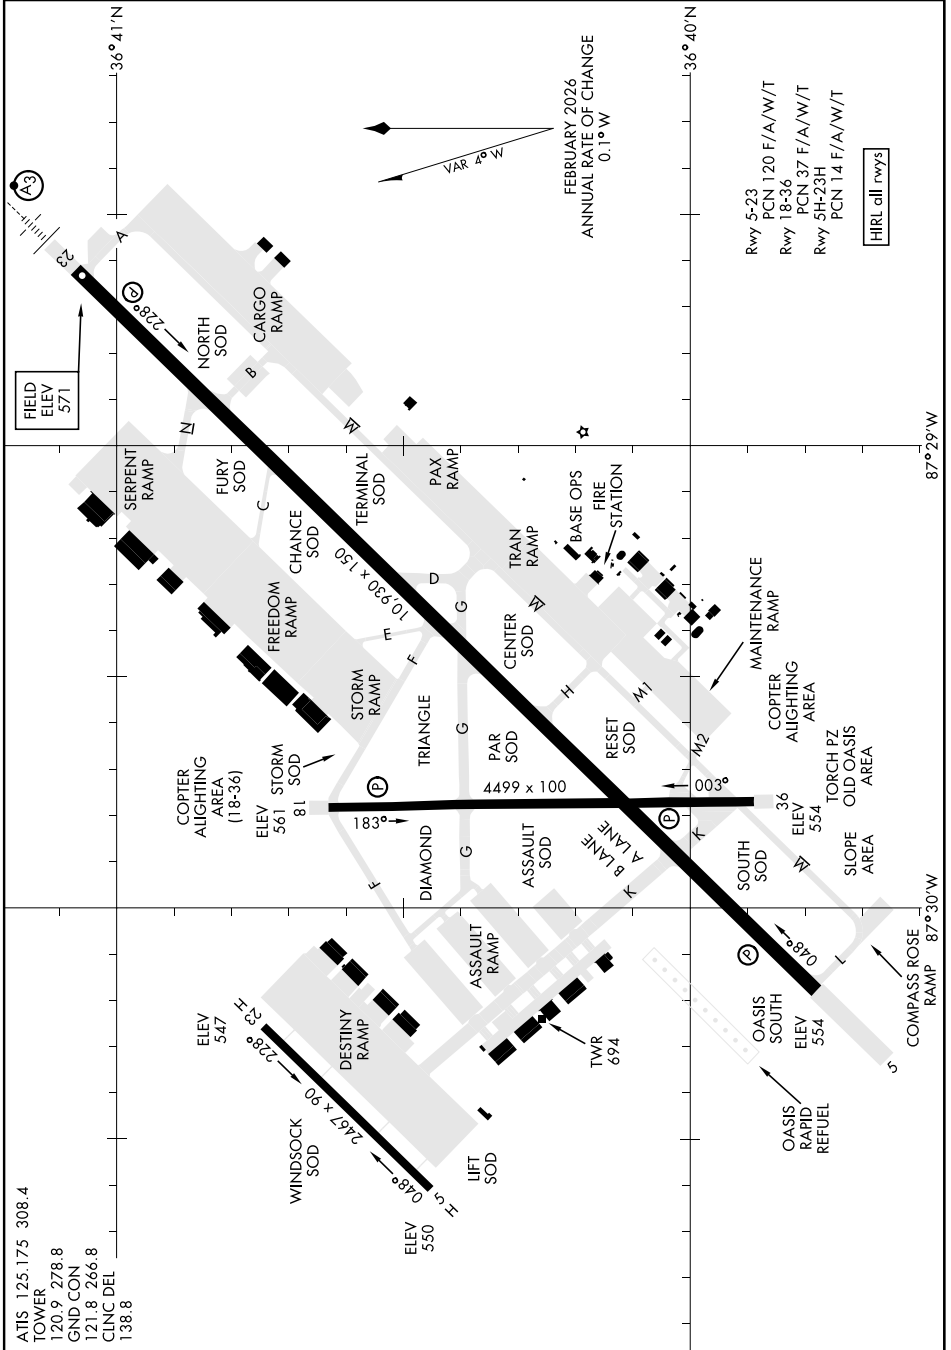

# AIRPORT DIAGRAM

[USA]

CAMPBELL AAF (FORT CAMPBELL) (KHOP)

HOPKINSVILLE, KENTUCKY

SE-1, 14 MAY 2026 to 11 JUN 2026

# AIRPORT DIAGRAM

HOPKINSVILLE, KENTUCKY

CAMPBELL AAF (FORT CAMPBELL) (KHOP)

SE-1, 14 MAY 2026 to 11 JUN 2026