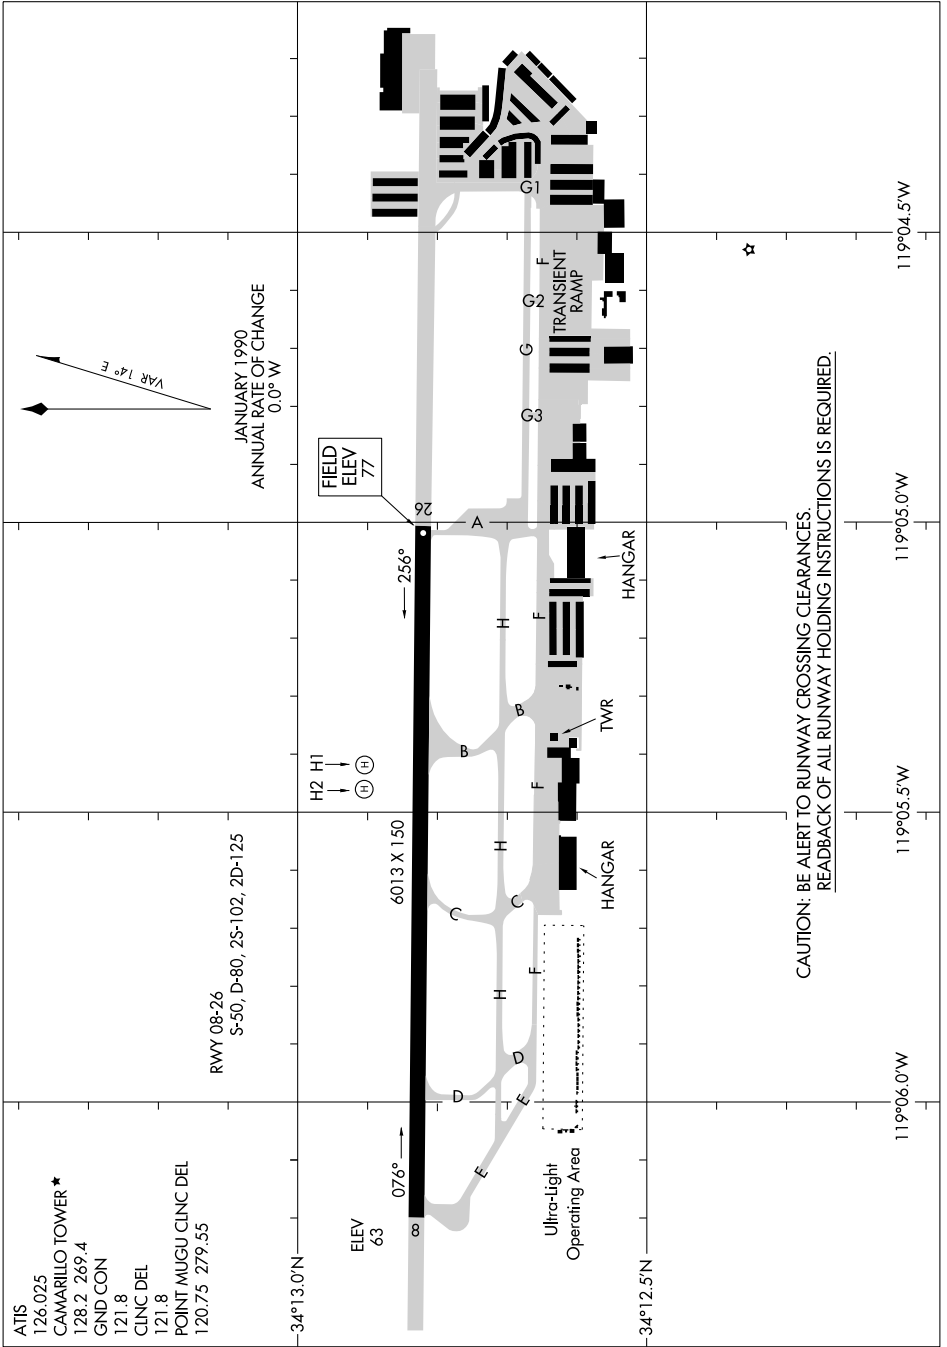

AIRPORT DIAGRAM

AL-680 (FAA)

CAMARILLO (CMA)
CAMARILLO, CALIFORNIA

SW-3, 14 MAY 2026 to 11 JUN 2026

SW-3, 14 MAY 2026 to 11 JUN 2026

AIRPORT DIAGRAM

CAMARILLO, CALIFORNIA
CAMARILLO (CMA)