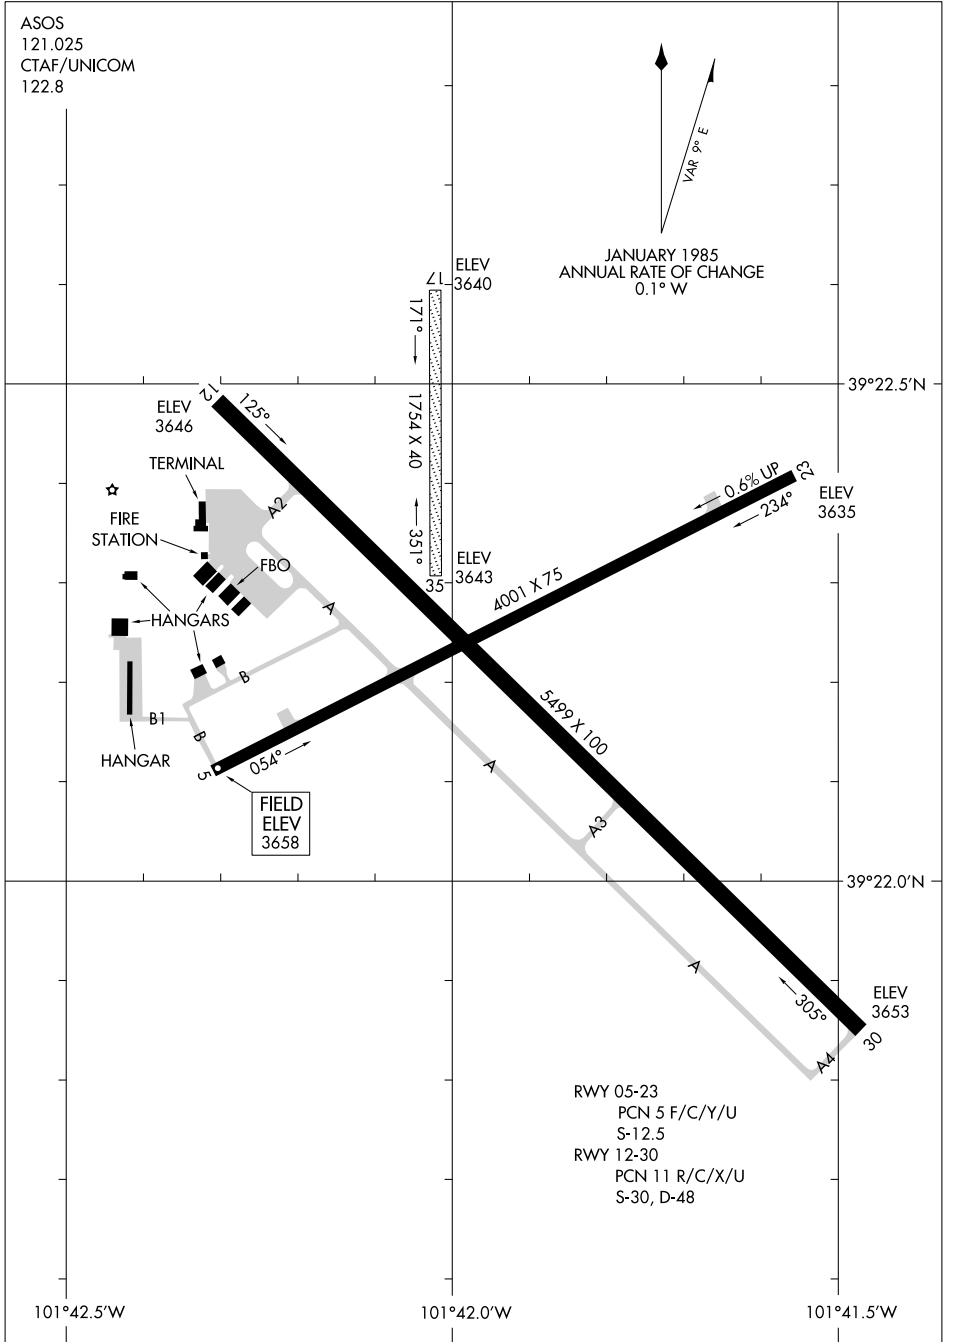

26134

AIRPORT DIAGRAM

RENNER FLD/GOODLAND MUNI (GLD)

AL-684 (FAA)

GOODLAND, KANSAS

ASOS
121.025
CTAF/UNICOM
122.8

JANUARY 1985
ANNUAL RATE OF CHANGE
0.1° W

NC-2, 14 MAY 2026 to 11 JUN 2026

NC-2, 14 MAY 2026 to 11 JUN 2026

AIRPORT DIAGRAM

GOODLAND, KANSAS

RENNER FLD/GOODLAND MUNI (GLD)

26134