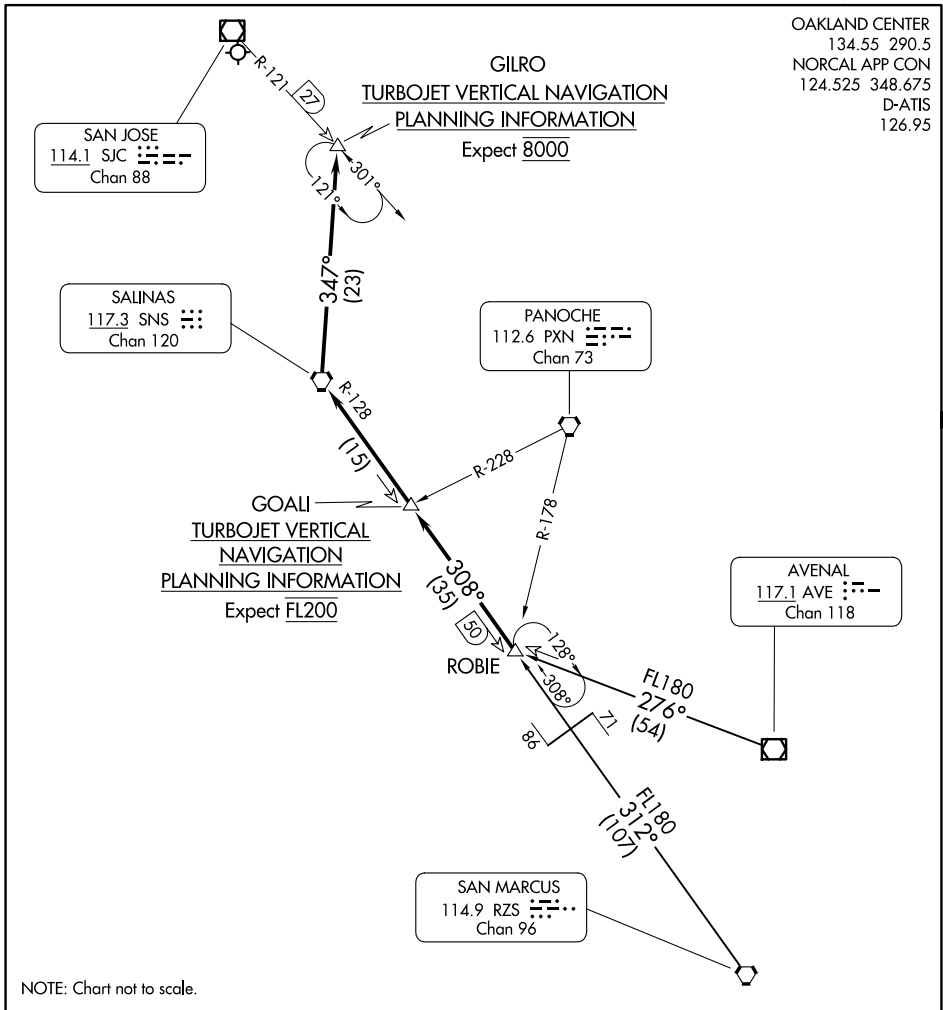

ROBIE FIVE ARRIVAL

OAKLAND CENTER
134.55 290.5
NORCAL APP CON
124.525 348.675
D-ATIS
126.95

SW-2, 14 MAY 2026 to 11 JUN 2026

SW-2, 14 MAY 2026 to 11 JUN 2026

NOTE: Chart not to scale.

ROBIE FIVE ARRIVAL