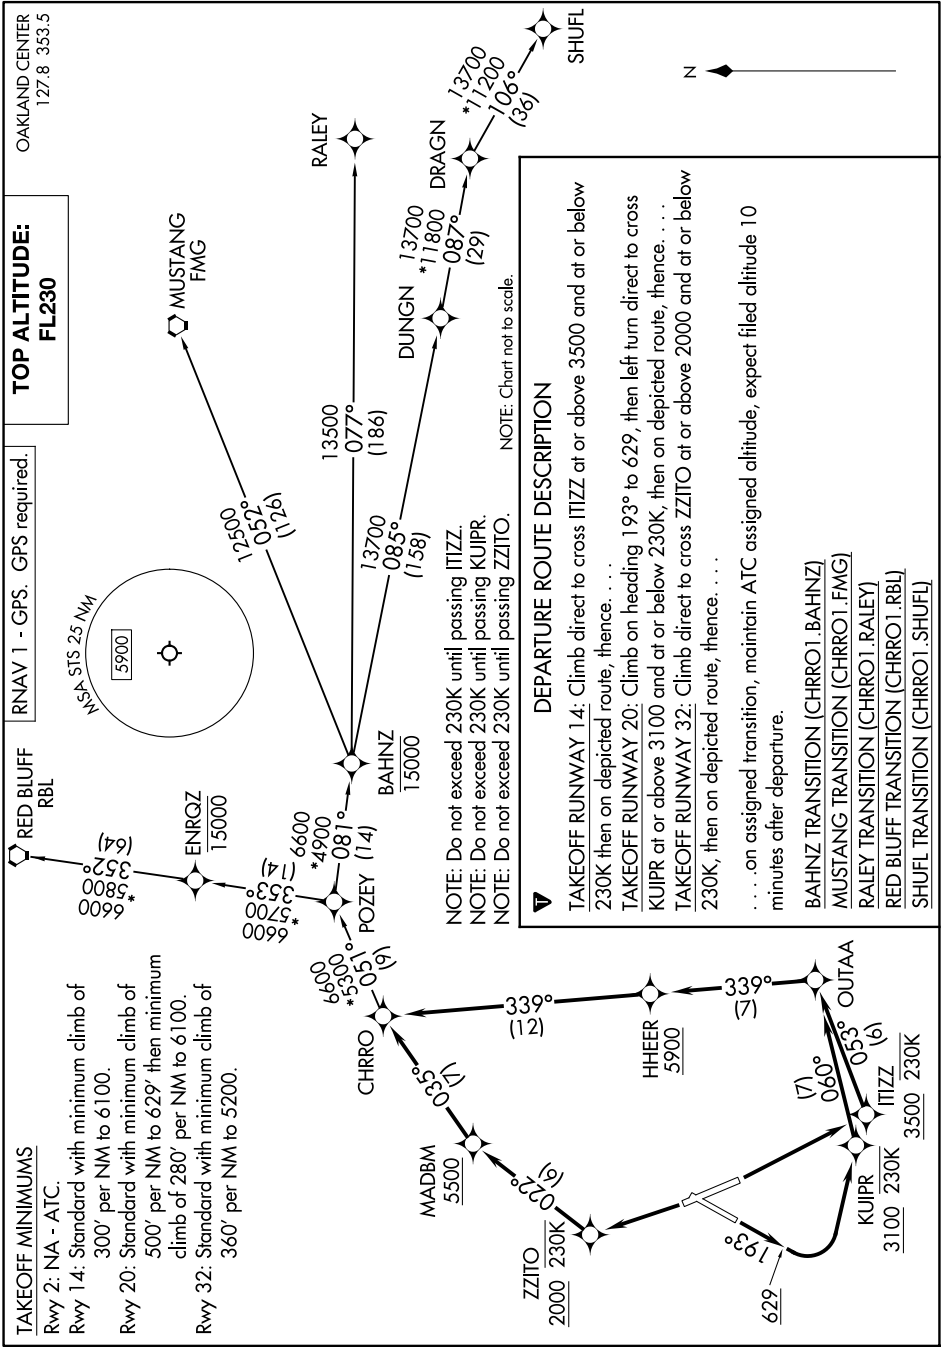

# CHRRO ONE DEPARTURE (RNAV)

SW-2, 14 MAY 2026 to 11 JUN 2026

SW-2, 14 MAY 2026 to 11 JUN 2026