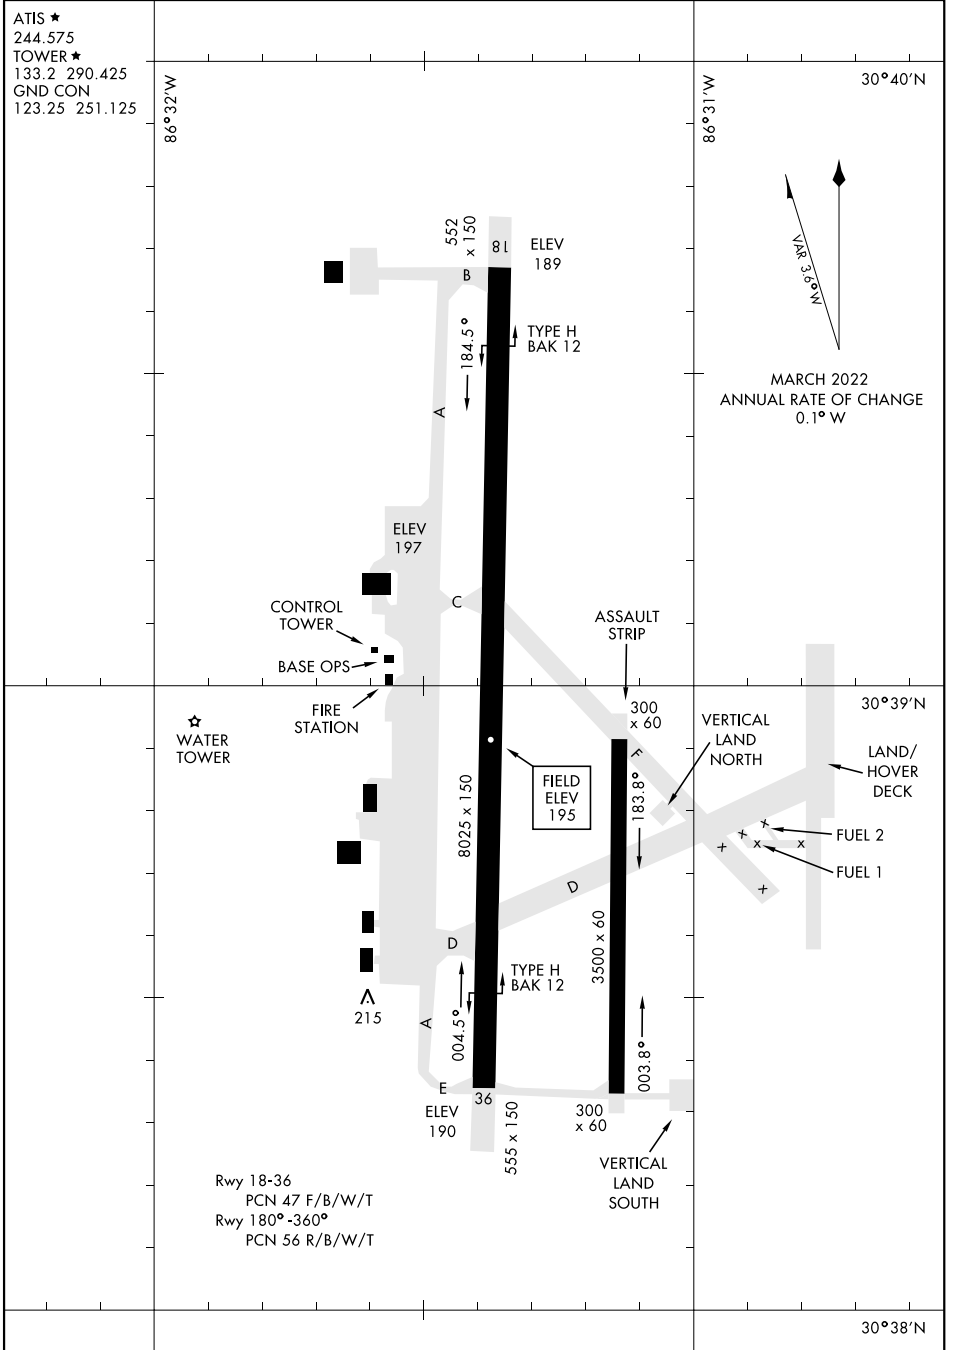

AIRPORT DIAGRAM

[USAF]

DUKE FLD (EGLIN AF AUX NR 3) (KEGI)

VALPARAISO, FLORIDA

ATIS ★
 244.575
 TOWER ★
 133.2 290.425
 GND CON
 123.25 251.125

86°32'W

86°31'W

30°40'N

MARCH 2022
 ANNUAL RATE OF CHANGE
 0.1° W

SE-3, 14 MAY 2026 to 11 JUN 2026

SE-3, 14 MAY 2026 to 11 JUN 2026

30°38'N

AIRPORT DIAGRAM

VALPARAISO, FLORIDA

DUKE FLD (EGLIN AF AUX NR 3) (KEGI)