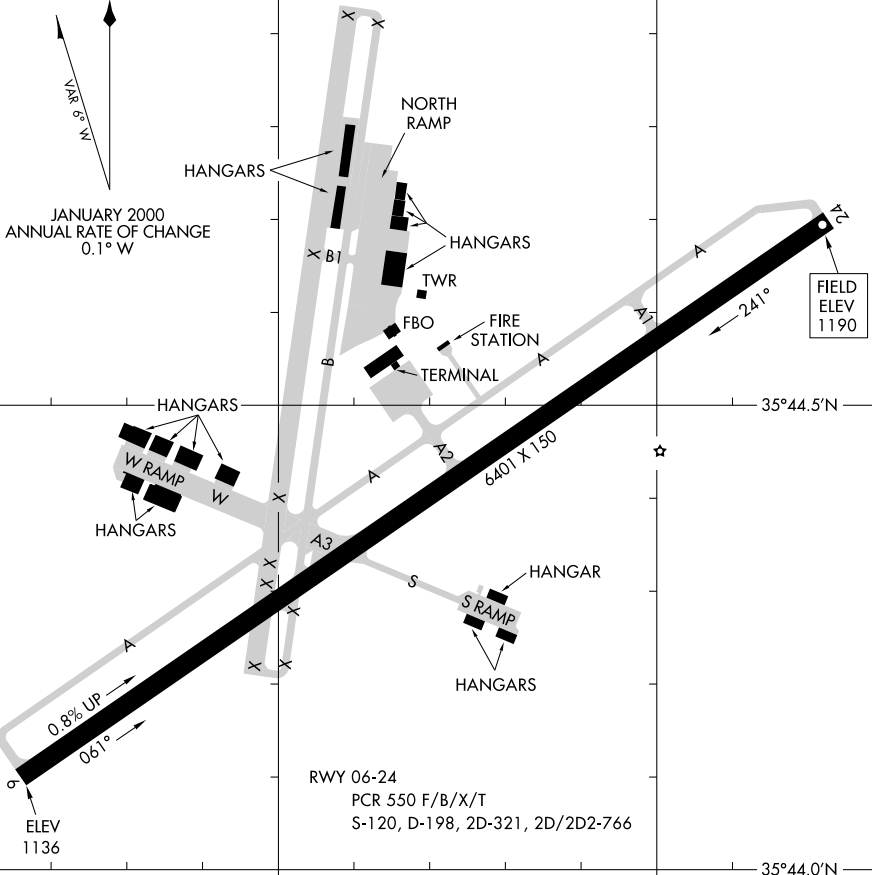

AIRPORT DIAGRAM

AL-706 (FAA)

HICKORY RGNL (HKY)
HICKORY, NORTH CAROLINA

ASOS
118.325
HICKORY TOWER ★
128.15
GND CON
121.7
CLNC DEL
121.7

81°23.5'W

81°23.0'W

35°45.0'N

D

SE-2, 14 MAY 2026 to 11 JUN 2026

SE-2, 14 MAY 2026 to 11 JUN 2026

CAUTION: BE ALERT TO RUNWAY CROSSING CLEARANCES.
READBACK OF ALL RUNWAY HOLDING INSTRUCTIONS IS REQUIRED.

AIRPORT DIAGRAM

HICKORY, NORTH CAROLINA
HICKORY RGNL (HKY)