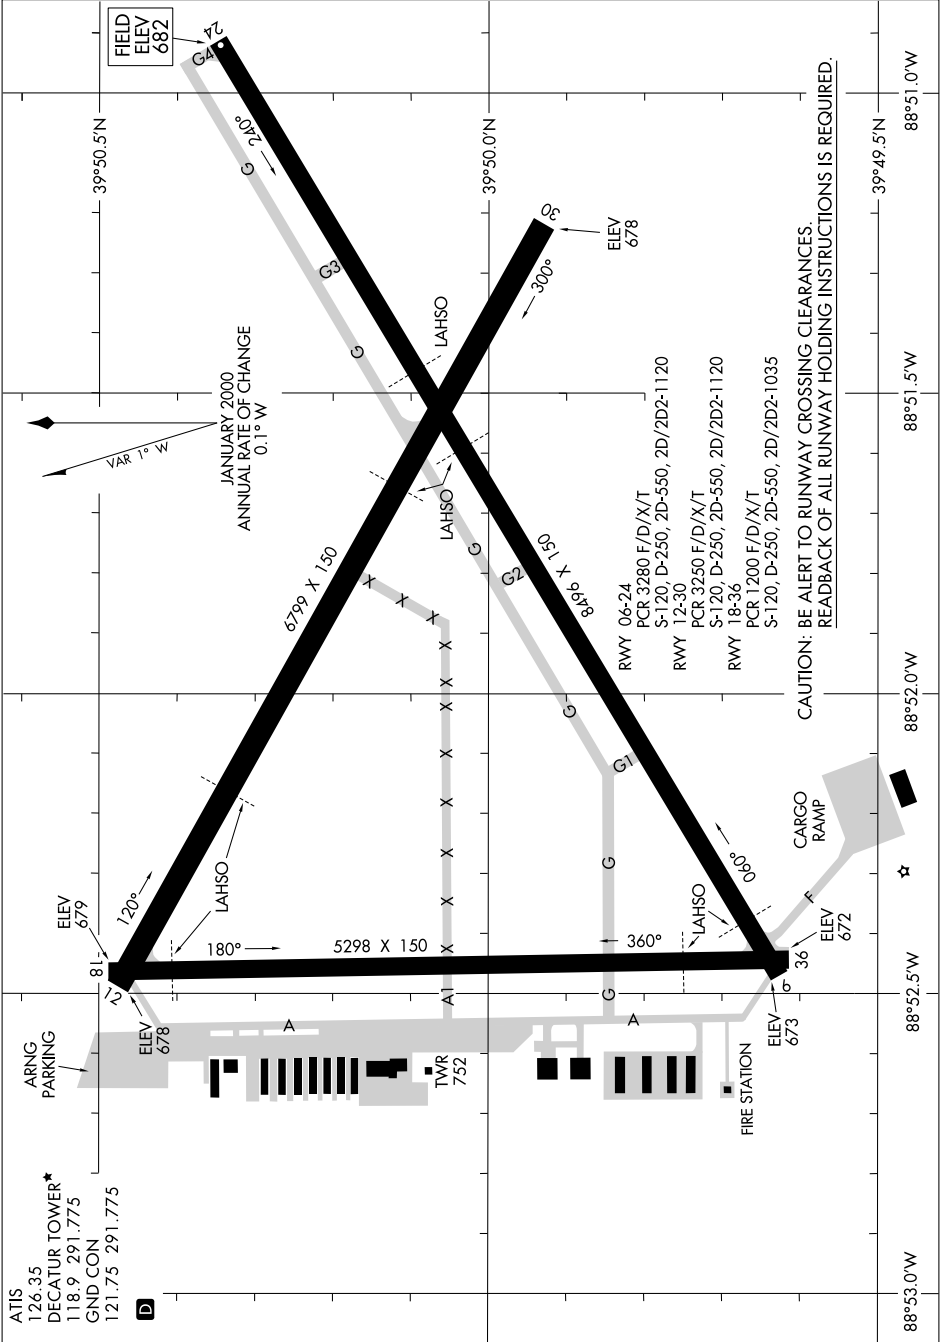

AIRPORT DIAGRAM

AL-710 (FAA)

DECATUR (DEC)
DECATUR, ILLINOIS

EC-3, 14 MAY 2026 to 11 JUN 2026

EC-3, 14 MAY 2026 to 11 JUN 2026

AIRPORT DIAGRAM

DECATUR, ILLINOIS
DECATUR (DEC)