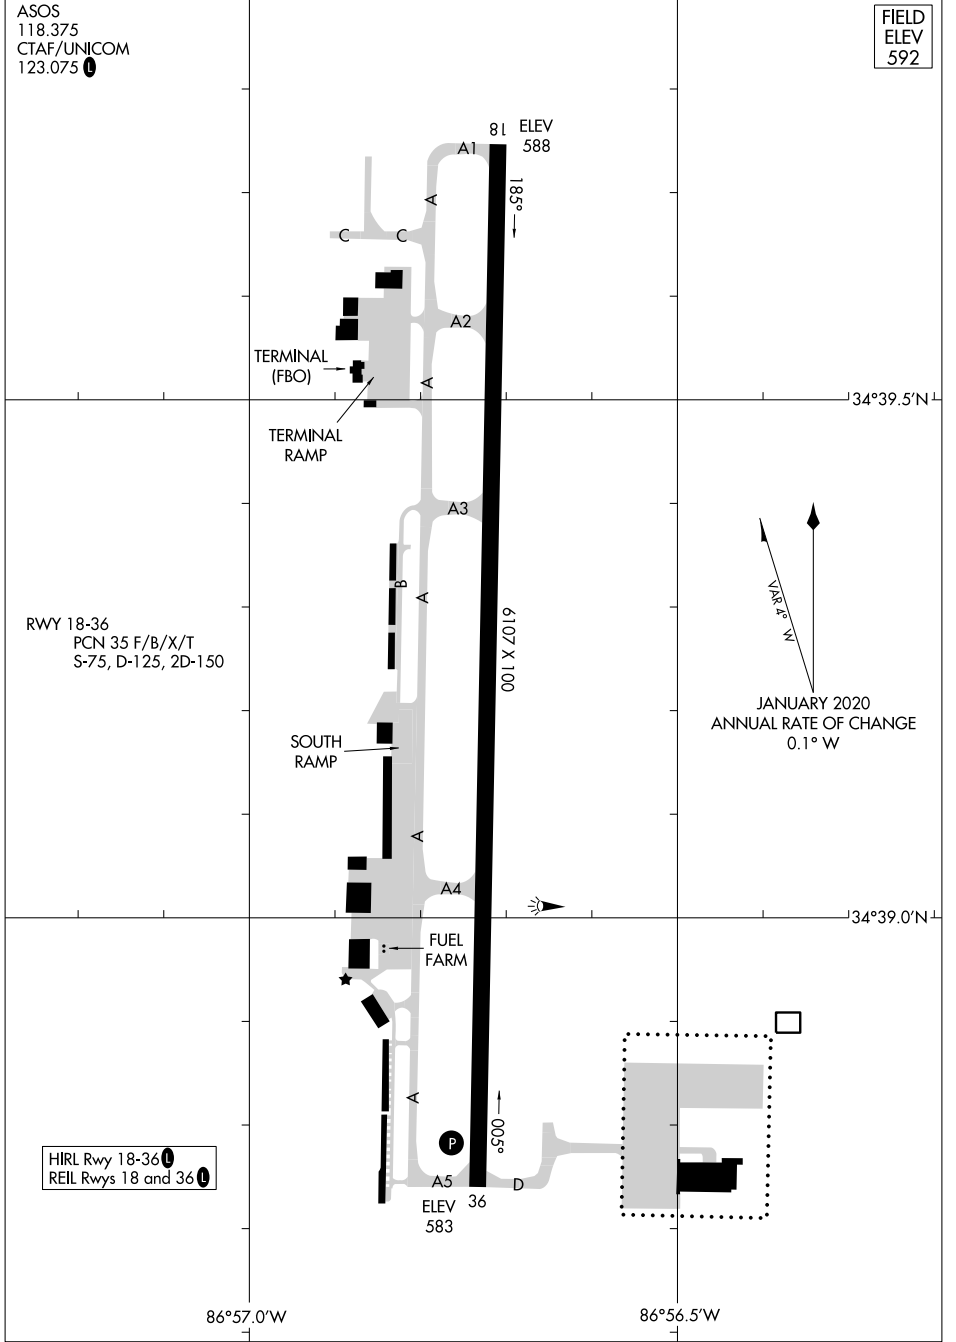

ASOS
118.375
CTAF/UNICOM
123.075

FIELD
ELEV
592

SE-4, 14 MAY 2026 to 11 JUN 2026

SE-4, 14 MAY 2026 to 11 JUN 2026