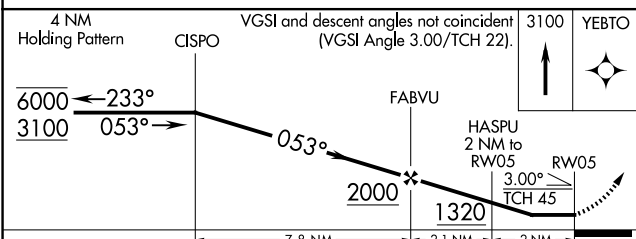

WAAS CH 45829 W05A	APP CRS 053°	Rwy Ldg TDZE Apt Elev	6100 645 651
--	------------------------	-----------------------------	---

RNAV (GPS) RWY 5

MIDDLETOWN RGNL/HOOK FLD (MWO)

RNP APCH.		MISSED APPROACH: Climb to 3100 direct YEBTO and hold.
<p>⚠ Circling NA to Rwys 8 and 26. Rwy 5 Helicopter visibility reduction below 1 SM NA. Straight-in Rwy 5 NA at night, Circling Rwy 5 NA at night.</p>		
AWOS-3PT 120.025	COLUMBUS APP CON 118.85 269.275	UNICOM 123.0 (CTAF) ①

ELEV 651	TDZE 645
----------	----------

CATEGORY	A	B	C	D
LP MDA	1140-1	495 (500-1)	1140-1 ³ / ₈	495 (500-1 ³ / ₈)
LNVA MDA	1200-1	555 (600-1)	1200-1 ⁵ / ₈	555 (600-1 ⁵ / ₈)
CIRCLING	1380-1	729 (800-1)	1720-3 1069 (1100-3)	1840-3 1189 (1200-3)