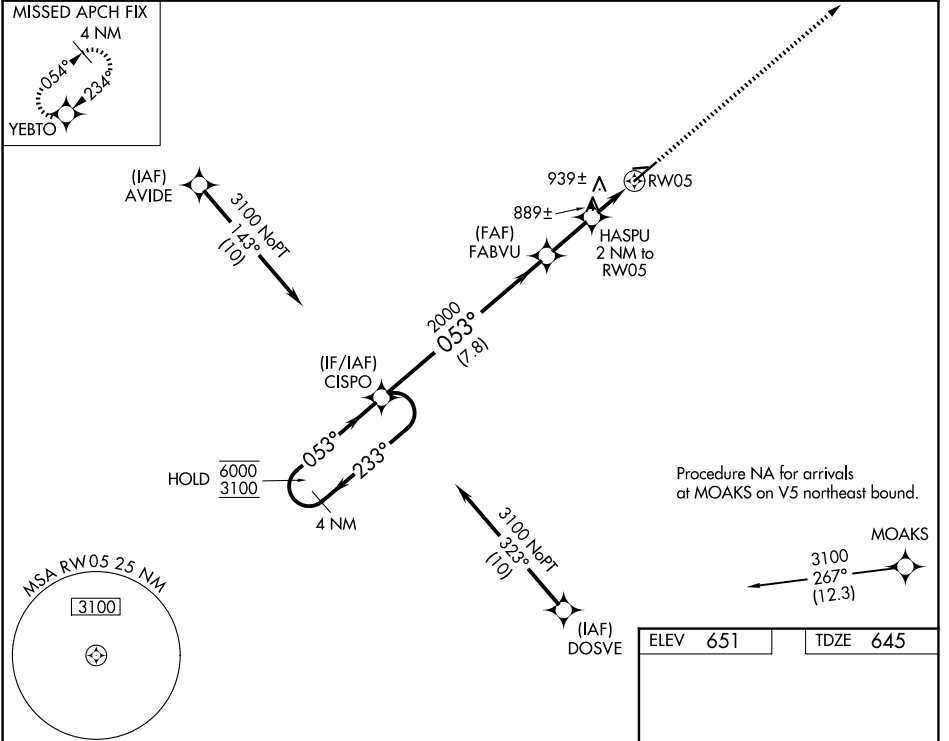

WAAS CH 45829 W05A	APP CRS 053°	Rwy Ldg TDZE Apt Elev	6100 645 651
--	------------------------	-----------------------------	---

RNAV (GPS) RWY 5

MIDDLETOWN RGNL/HOOK FLD (MWO)

RNP APCH.		MISSED APPROACH: Climb to 3100 direct YEBTO and hold.
<p>⚠ Circling NA to Rwys 8 and 26. Rwy 5 Helicopter visibility reduction below 1 SM NA. Straight-in Rwy 5 NA at night, Circling Rwy 5 NA at night.</p>		
AWOS-3PT 120.025	COLUMBUS APP CON 118.85 269.275	UNICOM 123.0 (CTAF) ①

ELEV 651	TDZE 645
----------	----------

CATEGORY	A	B	C	D
LP MDA	1140-1	495 (500-1)	1140-1 ³ / ₈	495 (500-1 ³ / ₈)
LNVA MDA	1200-1	555 (600-1)	1200-1 ⁵ / ₈	555 (600-1 ⁵ / ₈)
CIRCLING	1380-1	729 (800-1)	1720-3 1069 (1100-3)	1840-3 1189 (1200-3)

MIRL Rwy 5-23 ①

REIL Rwys 5 and 23 ①

EC-2, 14 MAY 2026 to 11 JUN 2026

EC-2, 14 MAY 2026 to 11 JUN 2026