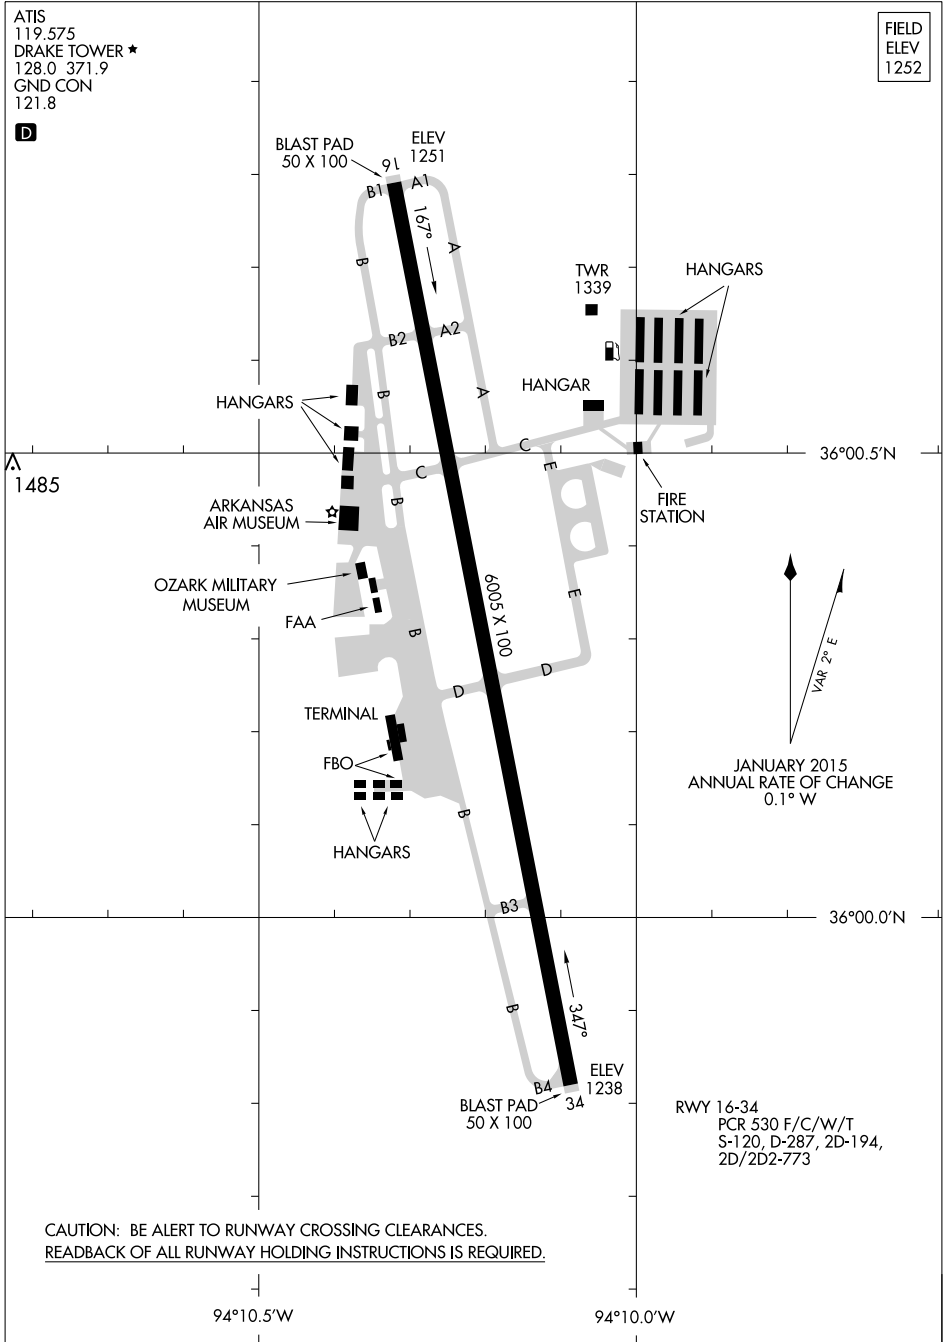

# AIRPORT DIAGRAM

AL-728 (FAA)

DRAKE FLD (FYY)  
FAYETTEVILLE, ARKANSAS

ATIS  
119.575  
DRAKE TOWER ★  
128.0 371.9  
GND CON  
121.8

D

FIELD  
ELEV  
1252

SC-1, 14 MAY 2026 to 11 JUN 2026

SC-1, 14 MAY 2026 to 11 JUN 2026

CAUTION: BE ALERT TO RUNWAY CROSSING CLEARANCES.  
READEBACK OF ALL RUNWAY HOLDING INSTRUCTIONS IS REQUIRED.

RWY 16-34  
PCR 530 F/C/W/T  
S-120, D-287, 2D-194,  
2D/2D2-773

# AIRPORT DIAGRAM

26134

FAYETTEVILLE, ARKANSAS  
DRAKE FLD (FYY)