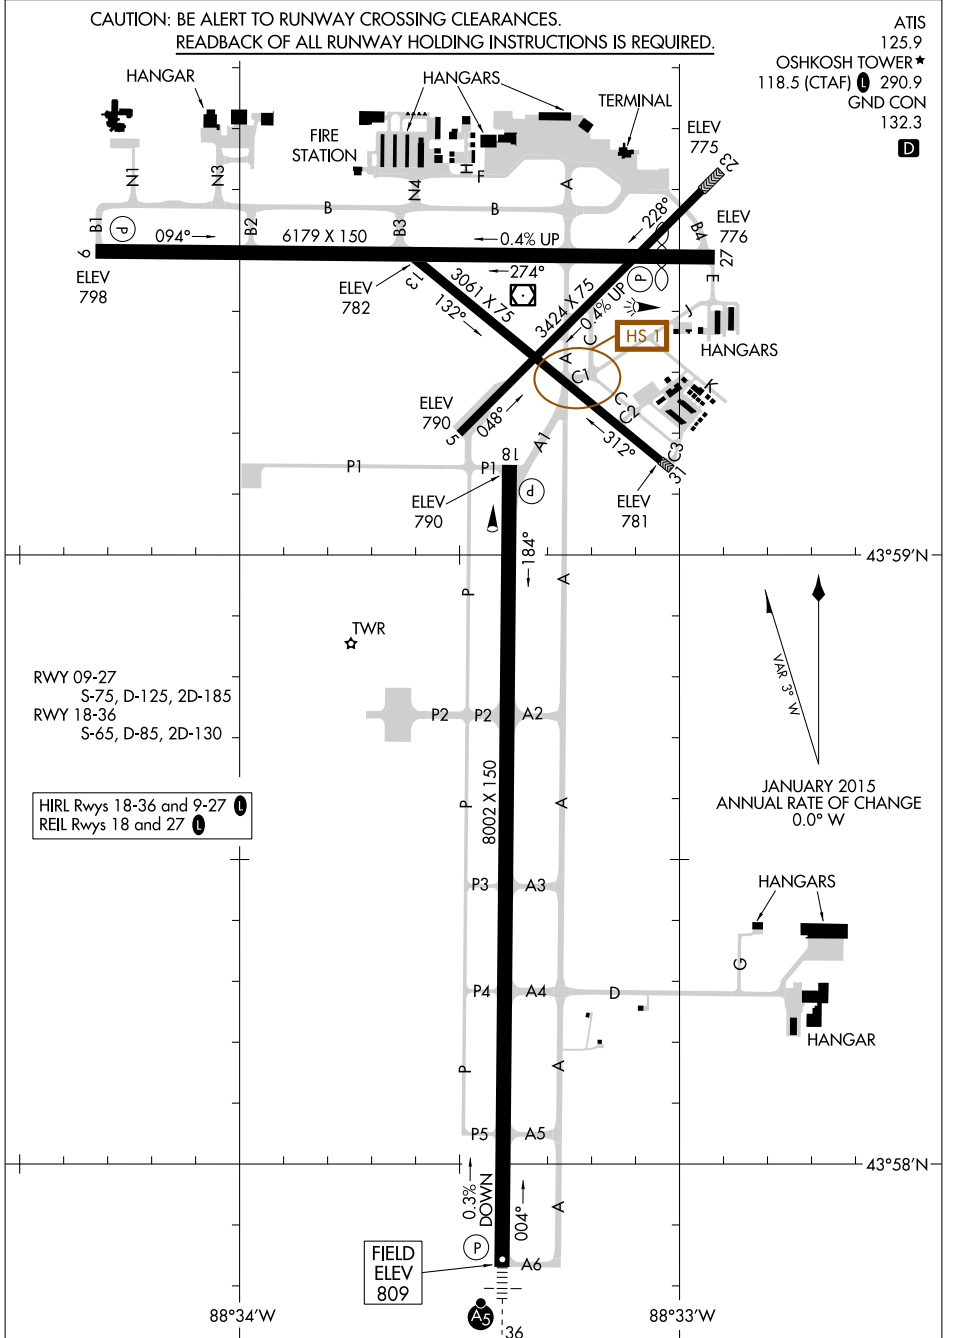

# AIRPORT DIAGRAM

AL-730 (FAA)

WITTMAN RGNL (OSH)  
OSHKOSH, WISCONSIN

CAUTION: BE ALERT TO RUNWAY CROSSING CLEARANCES.  
READBACK OF ALL RUNWAY HOLDING INSTRUCTIONS IS REQUIRED.

ATIS 125.9  
OSHKOSH TOWER ★  
118.5 (CTAF) 290.9  
GND CON 132.3  
D

EC-3, 14 MAY 2026 to 11 JUN 2026

EC-3, 14 MAY 2026 to 11 JUN 2026