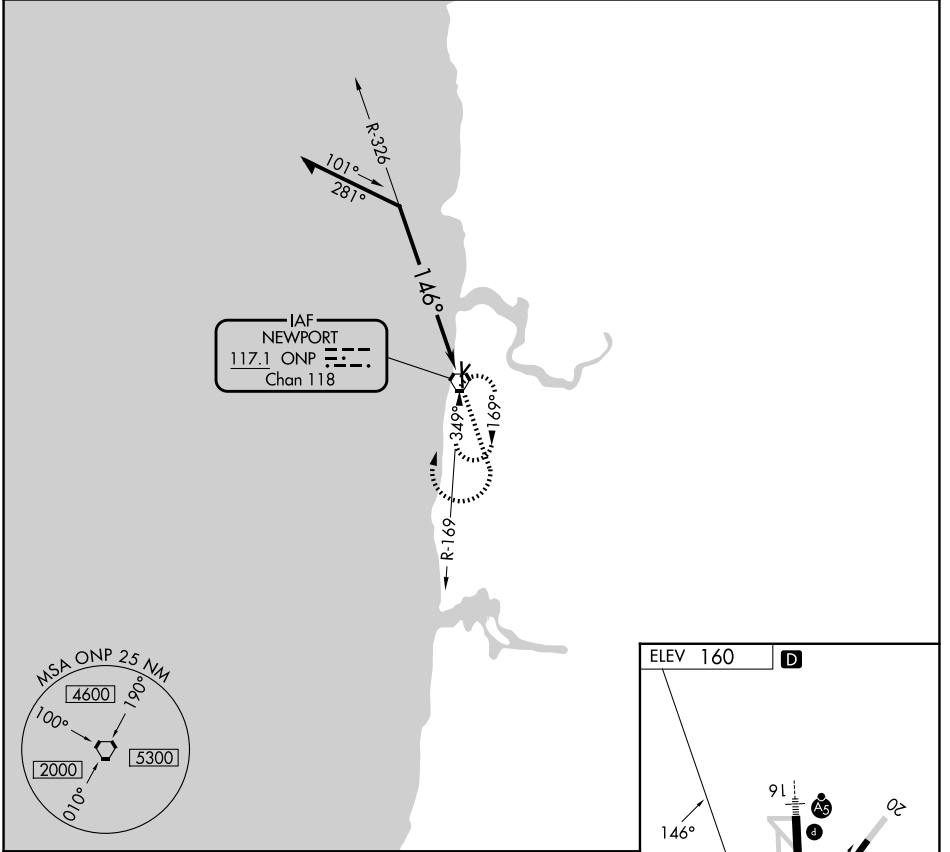

VORTAC ONP 117.1 Chan 118	APP CRS 146°	Rwy Ldg TDZE Apt Elev	N/A N/A 160

VOR-A
NEWPORT MUNI (ONP)

⚠ When local altimeter setting not received, use Tillamook altimeter setting: increase all MDA 140 feet, increase Circling Cat B visibility ¼ mile.

MISSED APPROACH: Climb to 2900 then climbing right turn to 4000 direct ONP VORTAC and hold, continue climb-in-hold to 4000.

AWOS-3PT 133.9	SEATTLE CENTER 125.8 291.7	UNICOM 122.8 (CTAF) 1

CATEGORY	A	B	C	D
CIRCLING	1060-1¼	900 (900-1¼)	1400-3 1240 (1300-3)	1600-3 1440 (1500-3)

NW-1, 14 MAY 2026 to 11 JUN 2026

NW-1, 14 MAY 2026 to 11 JUN 2026