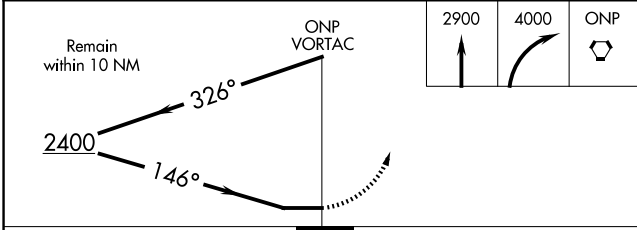

VORTAC ONP 117.1 Chan 118	APP CRS 146°	Rwy Ldg TDZE Apt Elev	N/A N/A 160

VOR-A
NEWPORT MUNI (ONP)

⚠ When local altimeter setting not received, use Tillamook altimeter setting: increase all MDA 140 feet, increase Circling Cat B visibility ¼ mile.

MISSED APPROACH: Climb to 2900 then climbing right turn to 4000 direct ONP VORTAC and hold, continue climb-in-hold to 4000.

AWOS-3PT 133.9	SEATTLE CENTER 125.8 291.7	UNICOM 122.8 (CTAF) 1

CATEGORY	A	B	C	D
CIRCLING	1060-1¼	900 (900-1¼)	1400-3 1240 (1300-3)	1600-3 1440 (1500-3)

NW-1, 14 MAY 2026 to 11 JUN 2026

NW-1, 14 MAY 2026 to 11 JUN 2026