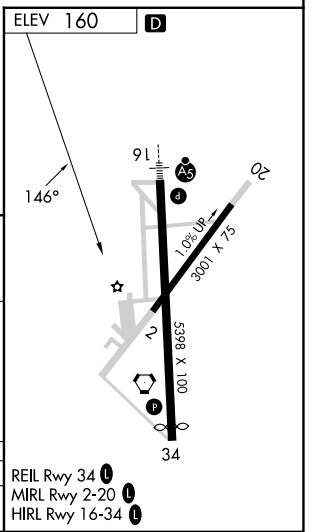

VORTAC ONP 117.1 Chan 118	APP CRS 146°	Rwy Ldg TDZE Apt Elev	N/A N/A 160

VOR-A
NEWPORT MUNI (ONP)

⚠ When local altimeter setting not received, use Tillamook altimeter setting: increase all MDA 140 feet, increase Circling Cat B visibility ¼ mile.

MISSED APPROACH: Climb to 2900 then climbing right turn to 4000 direct ONP VORTAC and hold, continue climb-in-hold to 4000.

AWOS-3PT 133.9	SEATTLE CENTER 125.8 291.7	UNICOM 122.8 (CTAF) 1

CATEGORY	A	B	C	D
CIRCLING	1060-1¼	900 (900-1¼)	1400-3 1240 (1300-3)	1600-3 1440 (1500-3)

NW-1, 14 MAY 2026 to 11 JUN 2026

NW-1, 14 MAY 2026 to 11 JUN 2026