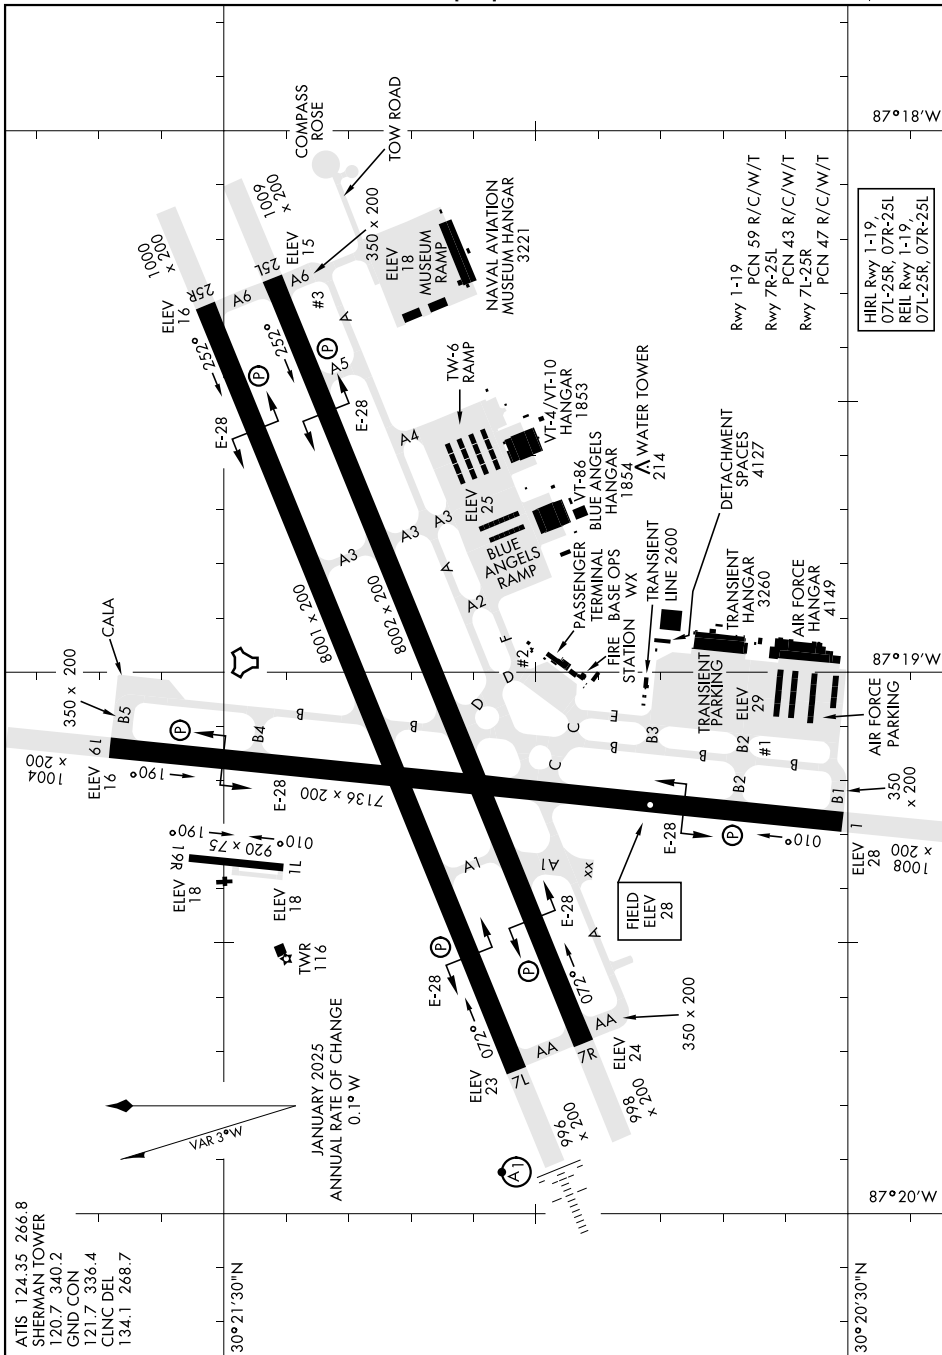

AIRPORT DIAGRAM

PENSACOLA NAS (FORREST SHERMAN FLD) (KNPA)
[USN] PENSACOLA, FLORIDA

SE-3, 14 MAY 2026 to 11 JUN 2026

SE-3, 14 MAY 2026 to 11 JUN 2026

ATIS 124.35 266.8
SHERMAN TOWER
120.7 340.2
GND CON
121.7 336.4
CLNC DEL
134.1 268.7

AIRPORT DIAGRAM

PENSACOLA, FLORIDA
PENSACOLA NAS (FORREST SHERMAN FLD) (KNPA)