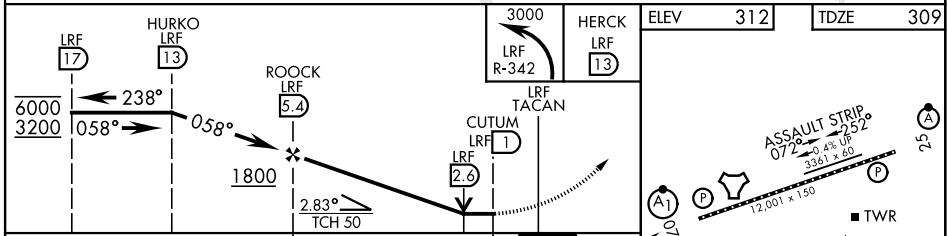

TACAN RWY 07

TACAN LRF Chan 29	APCH CRS 058°	Rwy ldg TDZE Arprt Elev 12,001 309 312
--------------------------	----------------------	---

[USAF]

LITTLE ROCK AFB (KLRF)

▼ * When ALS inop, increase CAT AB RVR to 55, vis to 1 mile; CAT CDE vis to 1/4 miles.
 ** Circling not authorized S of Rwy 07-25.
 Circling not authorized to Assault Strip.

MISSED APPROACH: Climbing left turn turn to 3000 to incip LRF R-342 outbound to HERCK and hold as published.

ATIS ★ 119.175 251.1	APP/DEP CON 119.5 306.2	TOWER 120.6 269.075	GND CON 132.8 275.8
--------------------------------	-----------------------------------	-------------------------------	-------------------------------

EMERG SAFE ALT 100NM 4000

CATEGORY	A	B	C	D	E
S-07 *	980/24 671 (700-1/2)		980-1 1/2	671	(700-1 1/2)
CIRCLING **	980-1 668 (700-1)		980-1 7/8 668 (700-1 7/8)	1040-2 1/4 728 (800-2 1/4)	1040-2 1/2 728 (800-2 1/2)

TACAN RWY 07

SC-1, 14 MAY 2026 to 11 JUN 2026

SC-1, 14 MAY 2026 to 11 JUN 2026