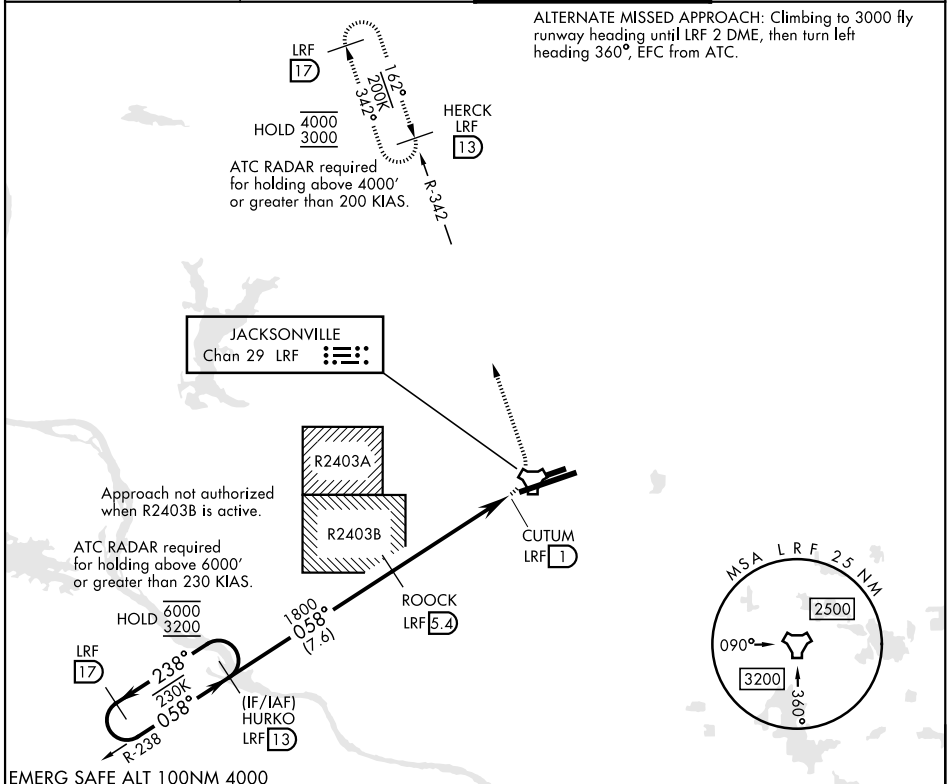

TACAN RWY 07

TACAN LRF Chan 29	APCH CRS 058°	Rwy ldg TDZE Arprt Elev 12,001 309 312
--------------------------	----------------------	---

[USAF]

LITTLE ROCK AFB (KLRF)

▼ * When ALS inop, increase CAT AB RVR to 55, vis to 1 mile; CAT CDE vis to 1/4 miles.
 ** Circling not authorized S of Rwy 07-25.
 Circling not authorized to Assault Strip.

MISSED APPROACH: Climbing left turn turn to 3000 to incip LRF R-342 outbound to HERCK and hold as published.

ATIS ★ 119.175 251.1	APP/DEP CON 119.5 306.2	TOWER 120.6 269.075	GND CON 132.8 275.8
--------------------------------	-----------------------------------	-------------------------------	-------------------------------

EMERG SAFE ALT 100NM 4000

CATEGORY	A	B	C	D	E
S-07 *	980/24 671 (700-1/2)		980-1 1/2	671	(700-1 1/2)
CIRCLING **	980-1 668 (700-1)		980-1 7/8 668 (700-1 7/8)	1040-2 1/4 728 (800-2 1/4)	1040-2 1/2 728 (800-2 1/2)

TACAN RWY 07

SC-1, 14 MAY 2026 to 11 JUN 2026

SC-1, 14 MAY 2026 to 11 JUN 2026