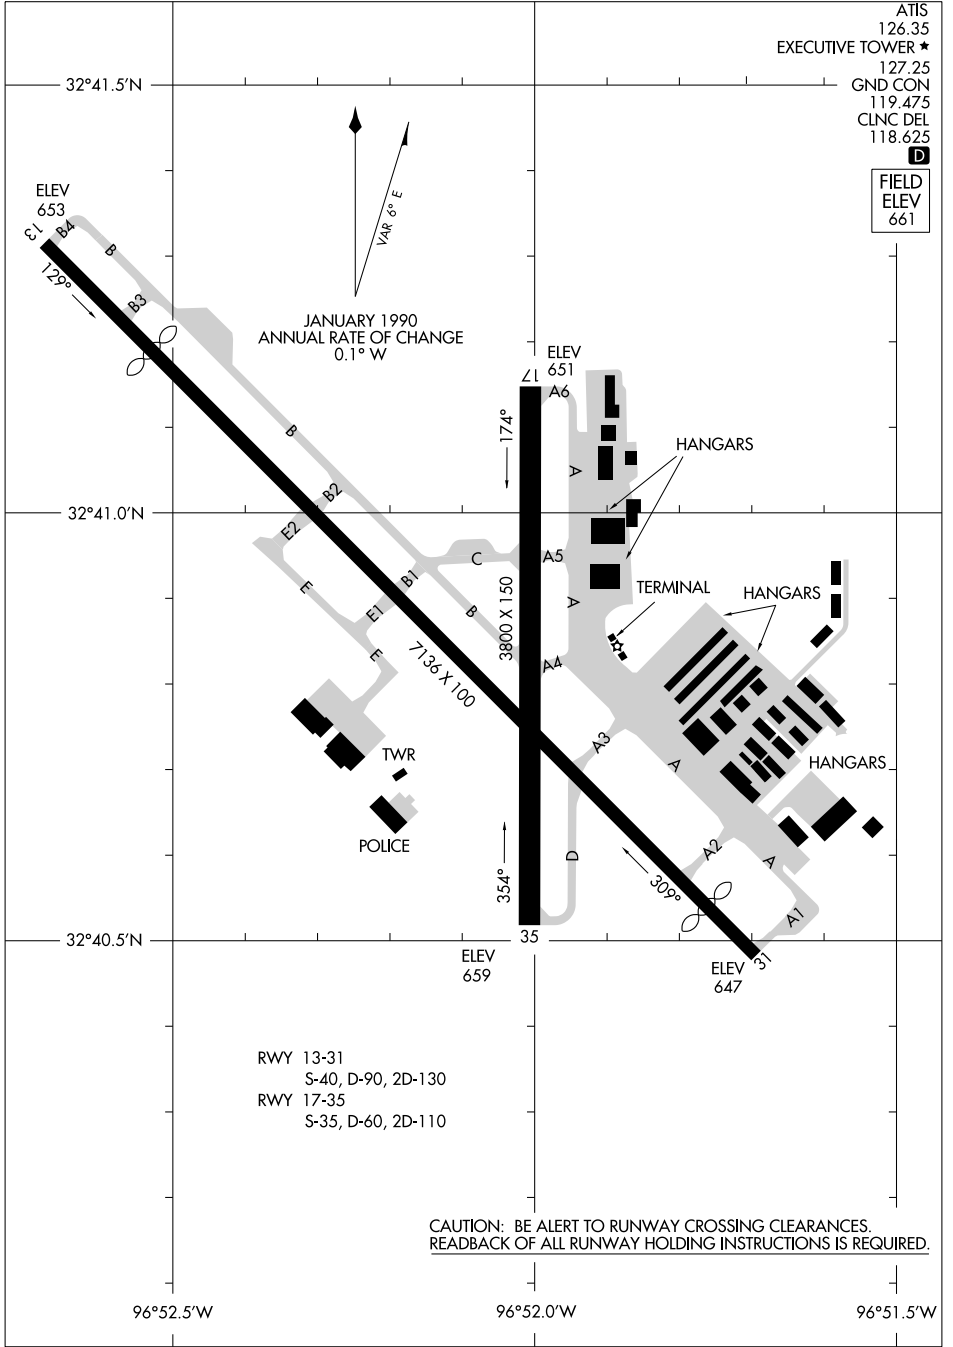

AIRPORT DIAGRAM

AL-742 (FAA)

DALLAS EXEC (R.B.D)
DALLAS, TEXAS

- ATIS 126.35
- EXECUTIVE TOWER ★ 127.25
- GND CON 119.475
- CLNC DEL 118.625

D
FIELD ELEV 661

SC-2, 14 MAY 2026 to 11 JUN 2026

SC-2, 14 MAY 2026 to 11 JUN 2026

AIRPORT DIAGRAM

DALLAS, TEXAS
DALLAS EXEC (R.B.D)