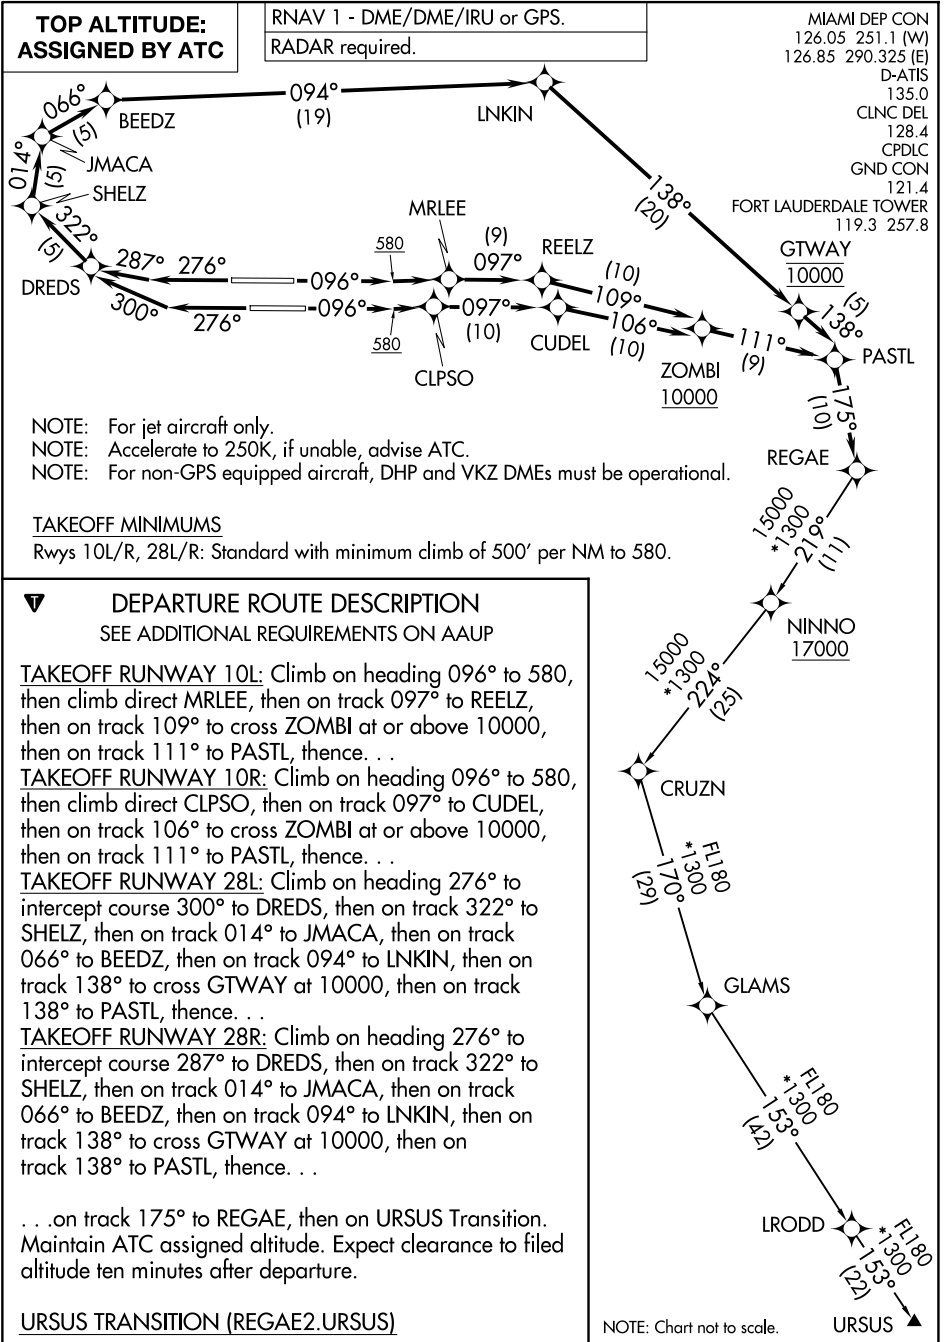

# REGAE TWO DEPARTURE (RNAV)

SE-3, 14 MAY 2026 to 11 JUN 2026

SE-3, 14 MAY 2026 to 11 JUN 2026

# REGAE TWO DEPARTURE (RNAV)