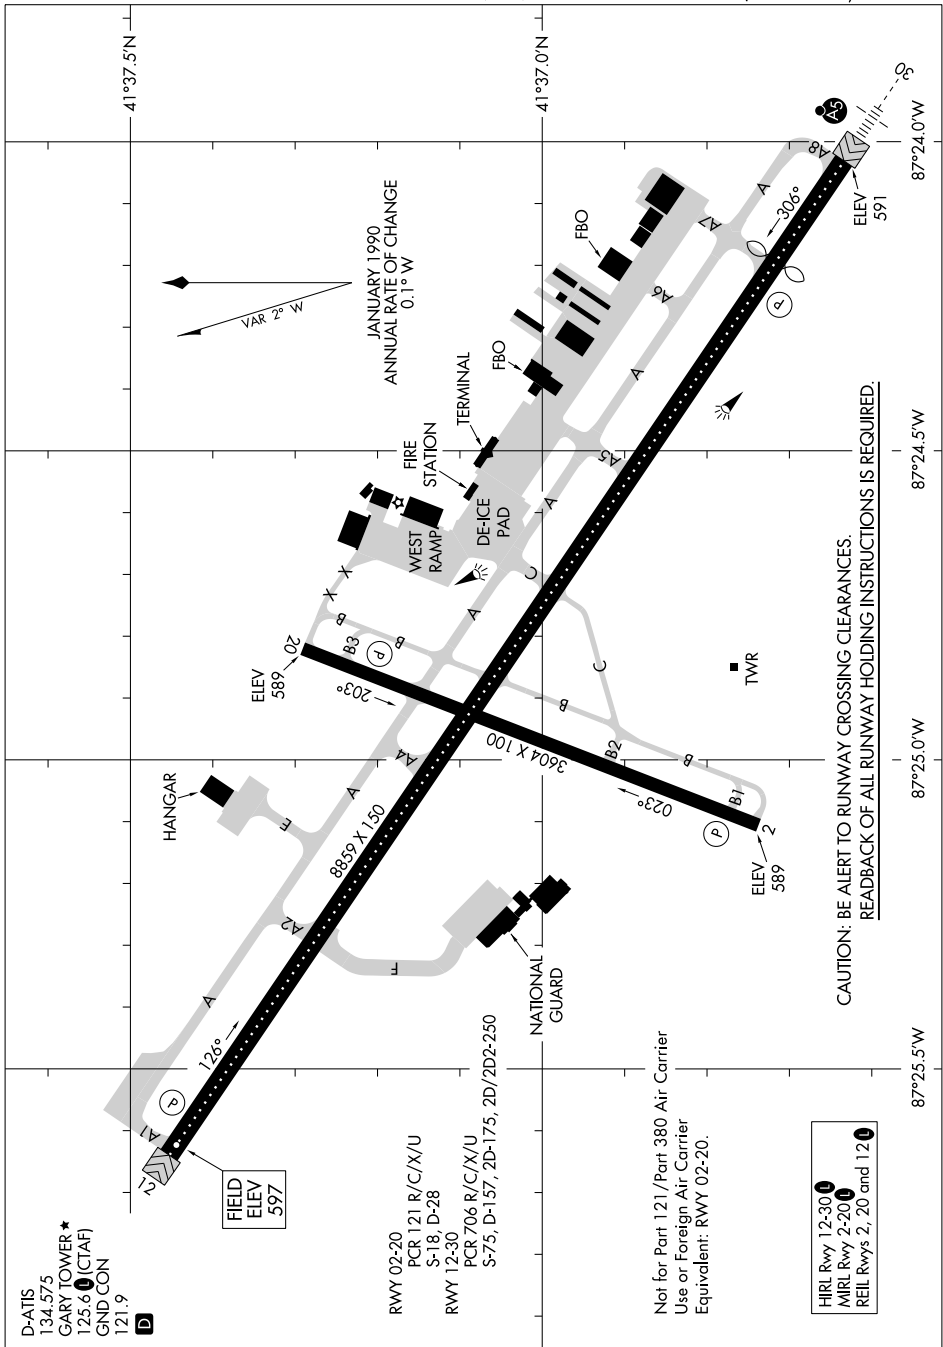

AIRPORT DIAGRAM

AL-748 (FAA)

GARY/CHICAGO INTL (GYY)
GARY/CHICAGO, INDIANA

EC-2, 14 MAY 2026 to 11 JUN 2026

EC-2, 14 MAY 2026 to 11 JUN 2026

AIRPORT DIAGRAM

GARY/CHICAGO, INDIANA
GARY/CHICAGO INTL (GYY)