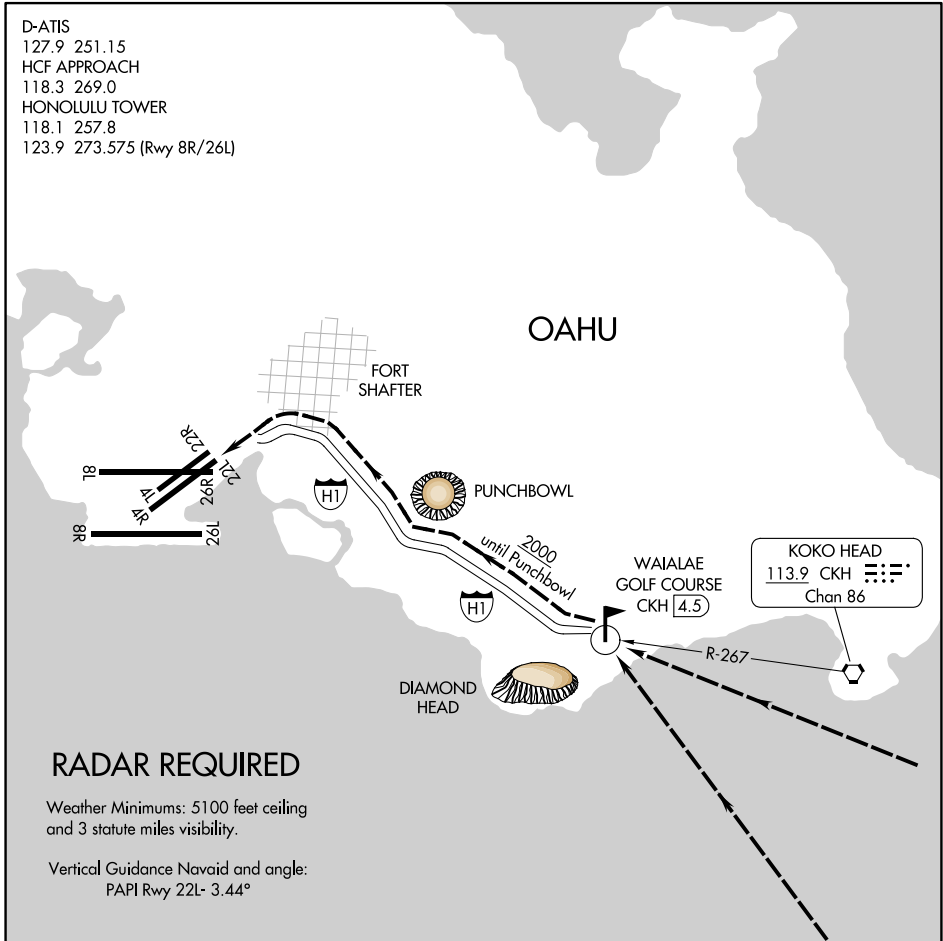

D-ATIS
 127.9 251.15
 HCF APPROACH
 118.3 269.0
 HONOLULU TOWER
 118.1 257.8
 123.9 273.575 (Rwy 8R/26L)

PAC: 14 MAY 2026 to 09 JUL 2026

PAC: 14 MAY 2026 to 09 JUL 2026

WAIALAE GOLF COURSE VISUAL APPROACH RWY 22L

PROCEDURE NOT AUTHORIZED AT NIGHT
 RESTRICTED TO CAT I AND CAT II AIRCRAFT ONLY
 Pilots may expect landing Runway 22R.