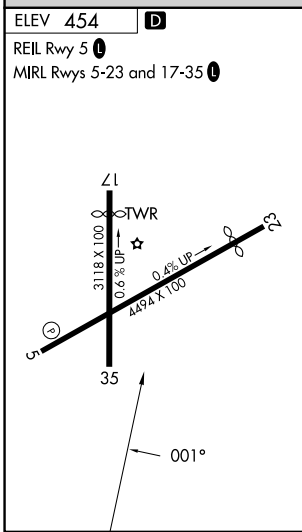

APP CRS	Rwy Ldg	N/A
001°	TDZE	N/A
	Apt Elev	454

RNAV (GPS)-B

MOLOKAI (MKK)(PHMK)

RNP APCH.		MISSED APPROACH: Climb to 1200 then climbing left turn 4000 direct GAKCU and hold, continue climb-in-hold to 4000.	
<p>▼ Circling to Rwy 17, 23 NA at night.</p> <p>▲ Circling NA east of Rwy 35 and southeast of Rwy 23.</p>	<p>ATIS</p> <p>128.2</p>	<p>HCF CENTER</p> <p>124.1 317.5</p>	<p>MOLOKAI TOWER ★</p> <p>125.7 (CTAF) 0 306.2</p>
		GND CON	
		121.9	

CATEGORY	A	B	C	D
CIRCLING	980-1 526 (600-1)	1100-1 646 (700-1)	1640-3 1186 (1200-3)	1920-3 1466 (1500-3)

PAC, 14 MAY 2026 to 09 JUL 2026

PAC, 14 MAY 2026 to 09 JUL 2026