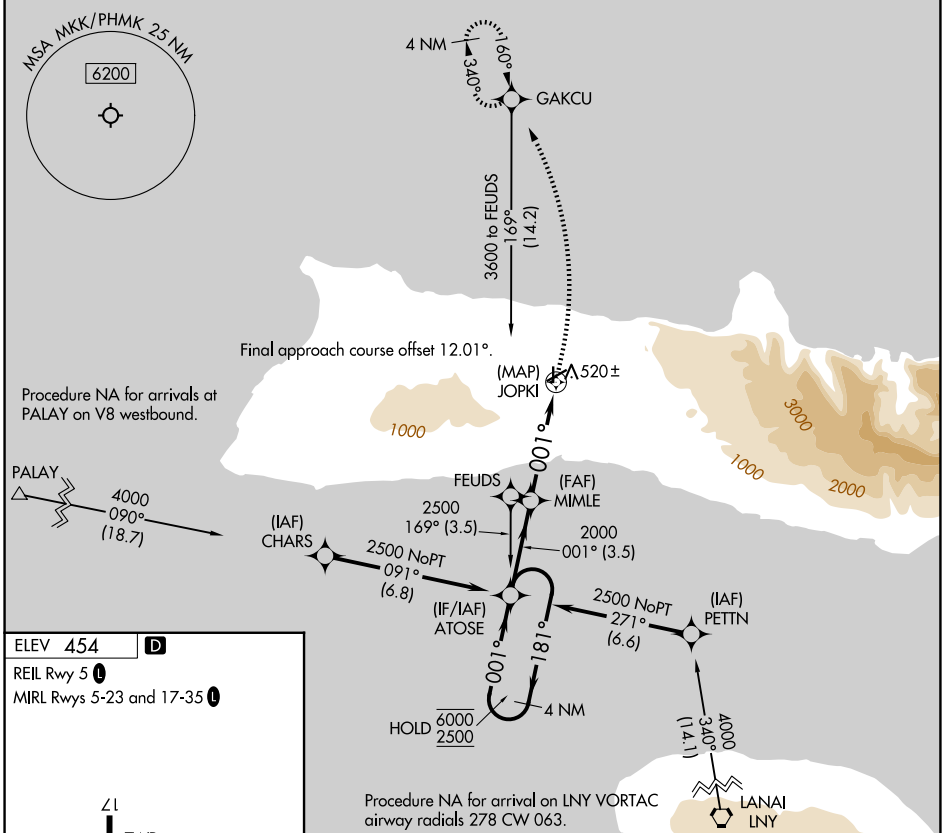

APP CRS	Rwy Ldg	N/A
001°	TDZE	N/A
	Apt Elev	454

RNAV (GPS)-B

MOLOKAI (MKK)(PHMK)

RNP APCH.		MISSED APPROACH: Climb to 1200 then climbing left turn 4000 direct GAKCU and hold, continue climb-in-hold to 4000.	
<p>▼ Circling to Rwy 17, 23 NA at night.</p> <p>▲ Circling NA east of Rwy 35 and southeast of Rwy 23.</p>	<p>ATIS</p> <p>128.2</p>	<p>HCF CENTER</p> <p>124.1 317.5</p>	<p>MOLOKAI TOWER ★</p> <p>125.7 (CTAF) 0 306.2</p>
		GND CON	
		121.9	

CATEGORY	A	B	C	D
CIRCLING	980-1 526 (600-1)	1100-1 646 (700-1)	1640-3 1186 (1200-3)	1920-3 1466 (1500-3)

PAC, 14 MAY 2026 to 09 JUL 2026

PAC, 14 MAY 2026 to 09 JUL 2026