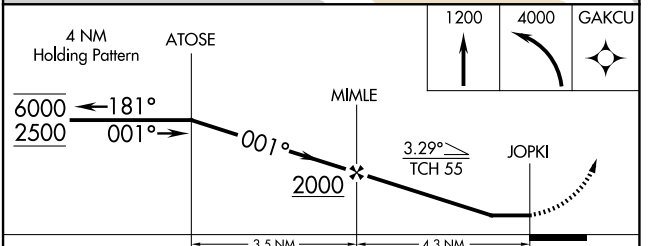

APP CRS	Rwy Ldg	N/A
001°	TDZE	N/A
	Apt Elev	454

RNAV (GPS)-B

MOLOKAI (MKK)(PHMK)

RNP APCH.		MISSED APPROACH: Climb to 1200 then climbing left turn 4000 direct GAKCU and hold, continue climb-in-hold to 4000.	
<p>▼ Circling to Rwy 17, 23 NA at night.</p> <p>▲ Circling NA east of Rwy 35 and southeast of Rwy 23.</p>	<p>ATIS</p> <p>128.2</p>	<p>HCF CENTER</p> <p>124.1 317.5</p>	<p>MOLOKAI TOWER ★</p> <p>125.7 (CTAF) 0 306.2</p>
		GND CON	
		121.9	

CATEGORY	A	B	C	D
CIRCLING	980-1 526 (600-1)	1100-1 646 (700-1)	1640-3 1186 (1200-3)	1920-3 1466 (1500-3)

PAC, 14 MAY 2026 to 09 JUL 2026

PAC, 14 MAY 2026 to 09 JUL 2026