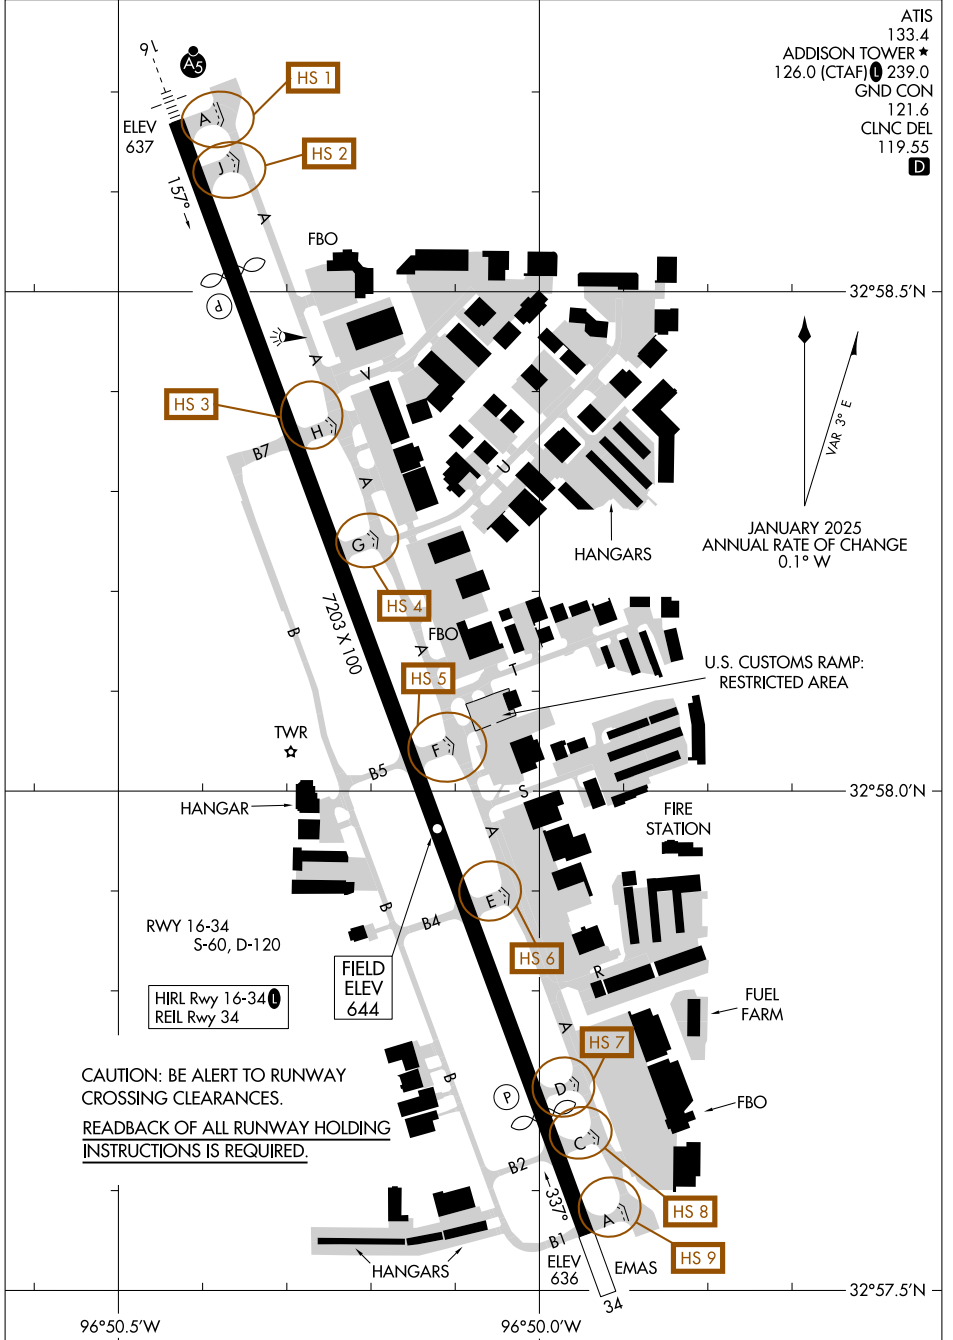

AIRPORT DIAGRAM

AL-768 (FAA)

ADDISON (ADS)
DALLAS, TEXAS

ATIS 133.4
 ADDISON TOWER ★
 126.0 (CTAF) 239.0
 GND CON 121.6
 CLNC DEL 119.55
D

SC-2, 14 MAY 2026 to 11 JUN 2026

SC-2, 14 MAY 2026 to 11 JUN 2026

AIRPORT DIAGRAM

DALLAS, TEXAS
ADDISON (ADS)