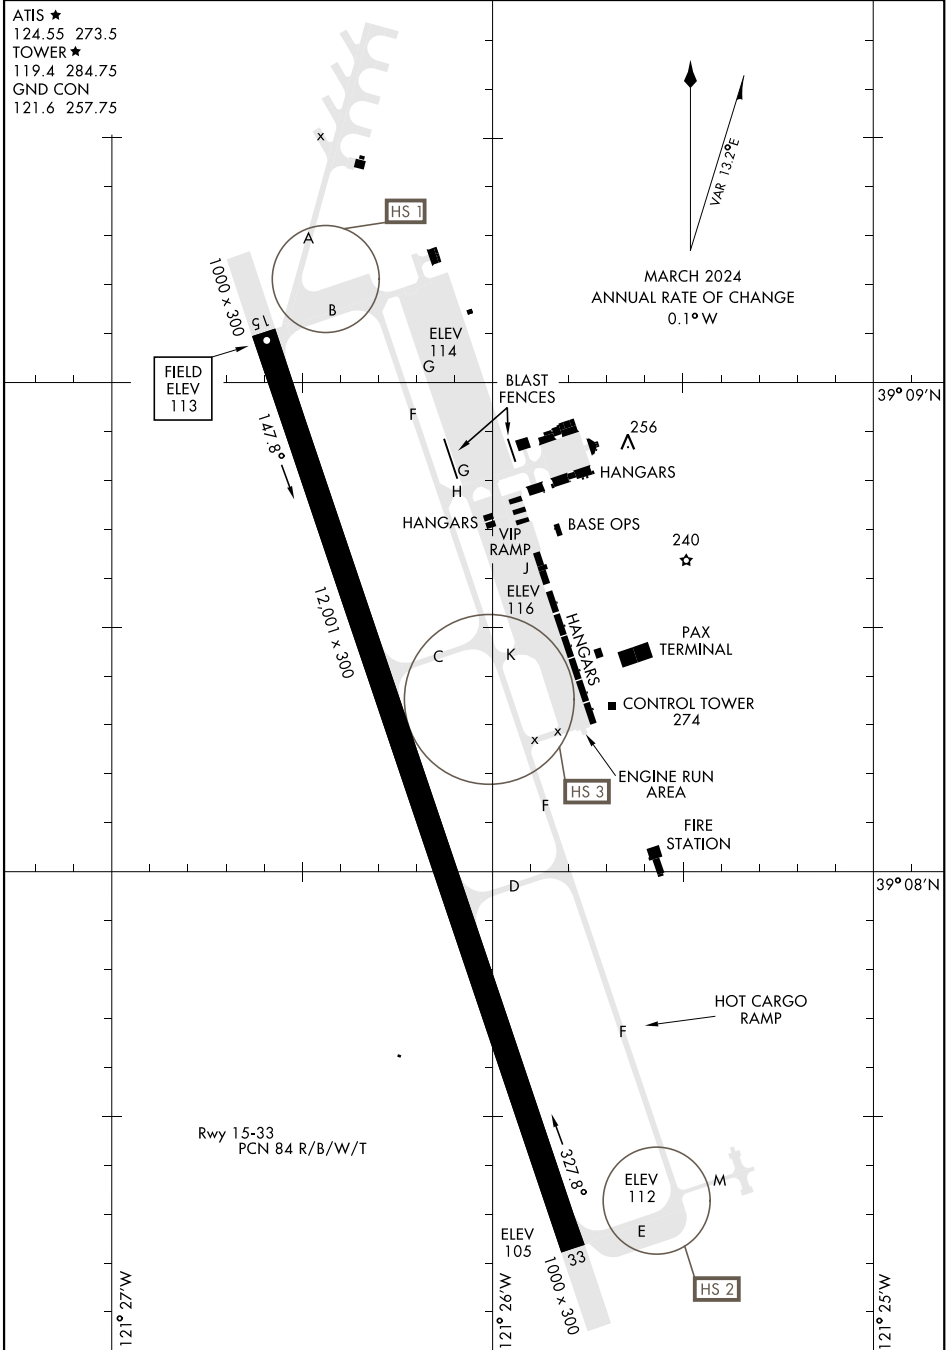

# AIRPORT DIAGRAM

[USAF]

BEALE AFB (KBAB)  
MARYSVILLE, CALIFORNIA

ATIS ★  
124.55 273.5  
TOWER ★  
119.4 284.75  
GND CON  
121.6 257.75

VAR 13.2°E  
MARCH 2024  
ANNUAL RATE OF CHANGE  
0.1°W

SW-2, 14 MAY 2026 to 11 JUN 2026

SW-2, 14 MAY 2026 to 11 JUN 2026

# AIRPORT DIAGRAM

MARYSVILLE, CALIFORNIA  
BEALE AFB (KBAB)