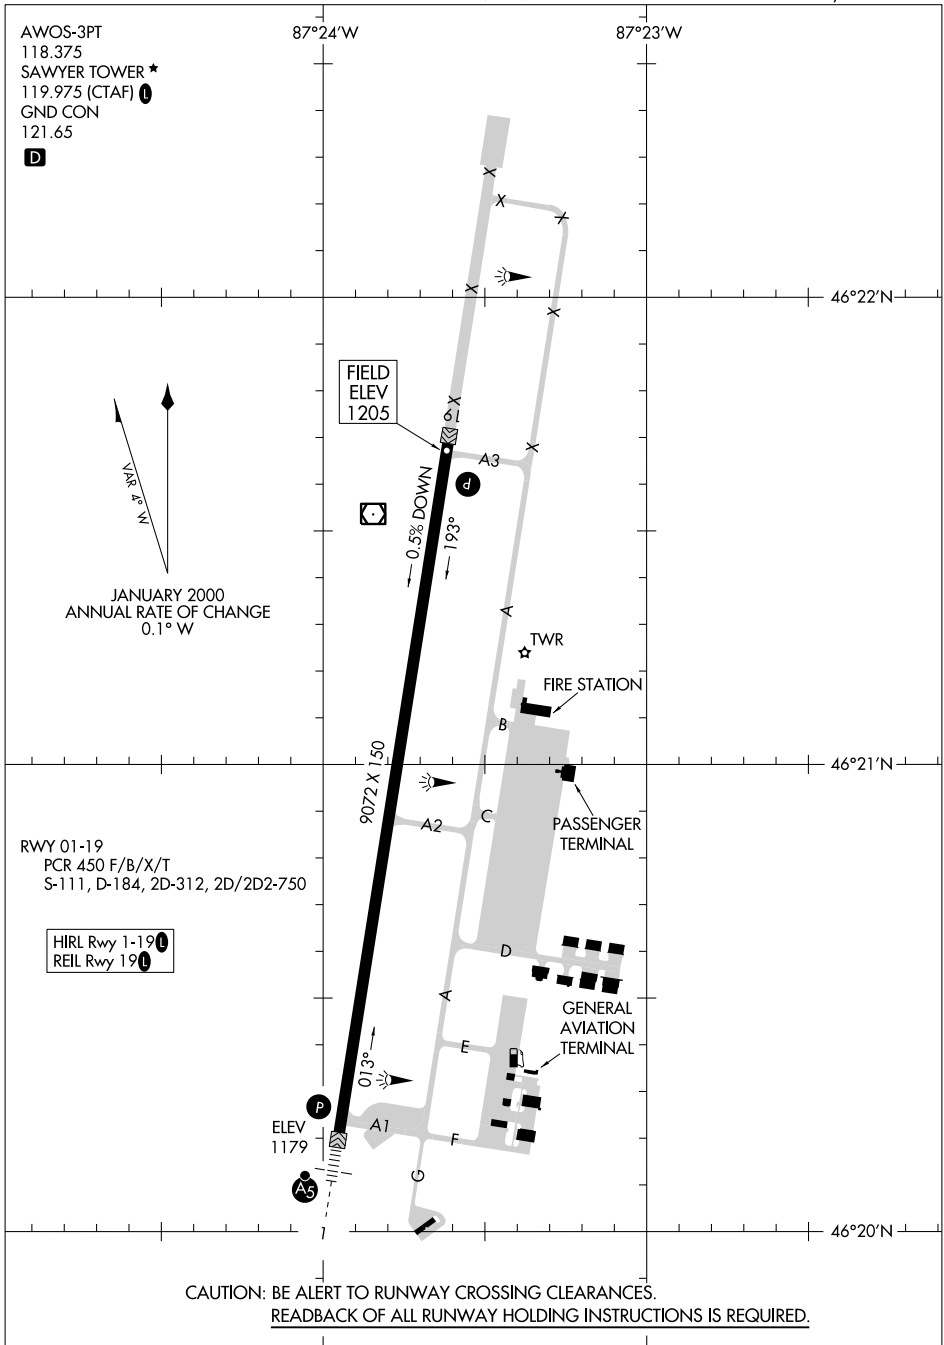

# AIRPORT DIAGRAM

AL-773 (FAA)

MARQUETTE/SAWYER RGNL (S.A.W)  
MARQUETTE, MICHIGAN

EC-1, 14 MAY 2026 to 11 JUN 2026

EC-1, 14 MAY 2026 to 11 JUN 2026

# AIRPORT DIAGRAM

MARQUETTE, MICHIGAN  
MARQUETTE/SAWYER RGNL (S.A.W)