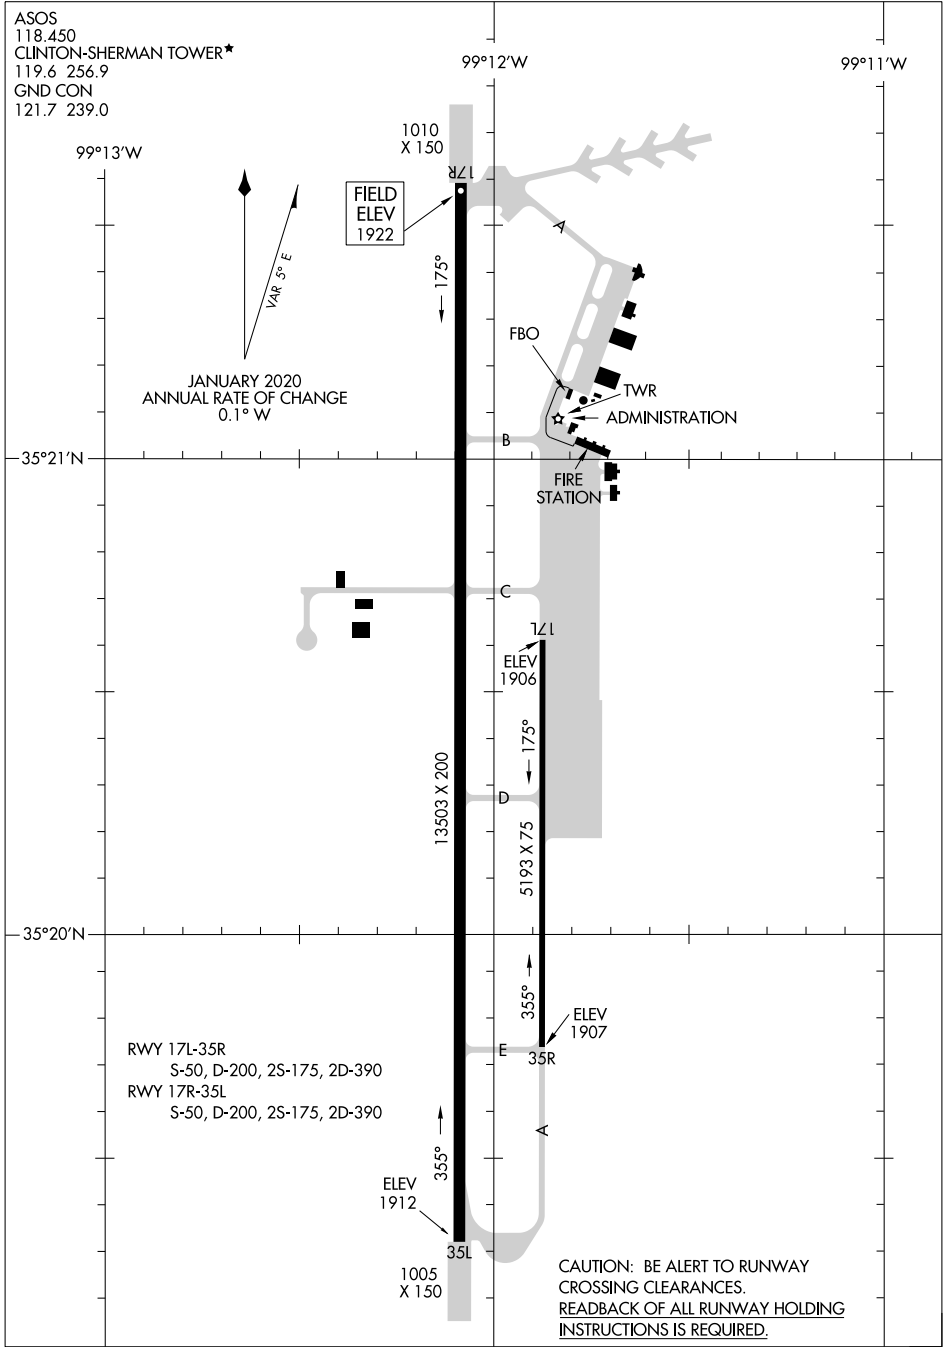

# AIRPORT DIAGRAM

CLINTON/SHERMAN (CSM)  
BURNS FLAT, OKLAHOMA

AL-778 (FAA)

SC-1, 14 MAY 2026 to 11 JUN 2026

SC-1, 14 MAY 2026 to 11 JUN 2026

# AIRPORT DIAGRAM

BURNS FLAT, OKLAHOMA  
CLINTON/SHERMAN (CSM)