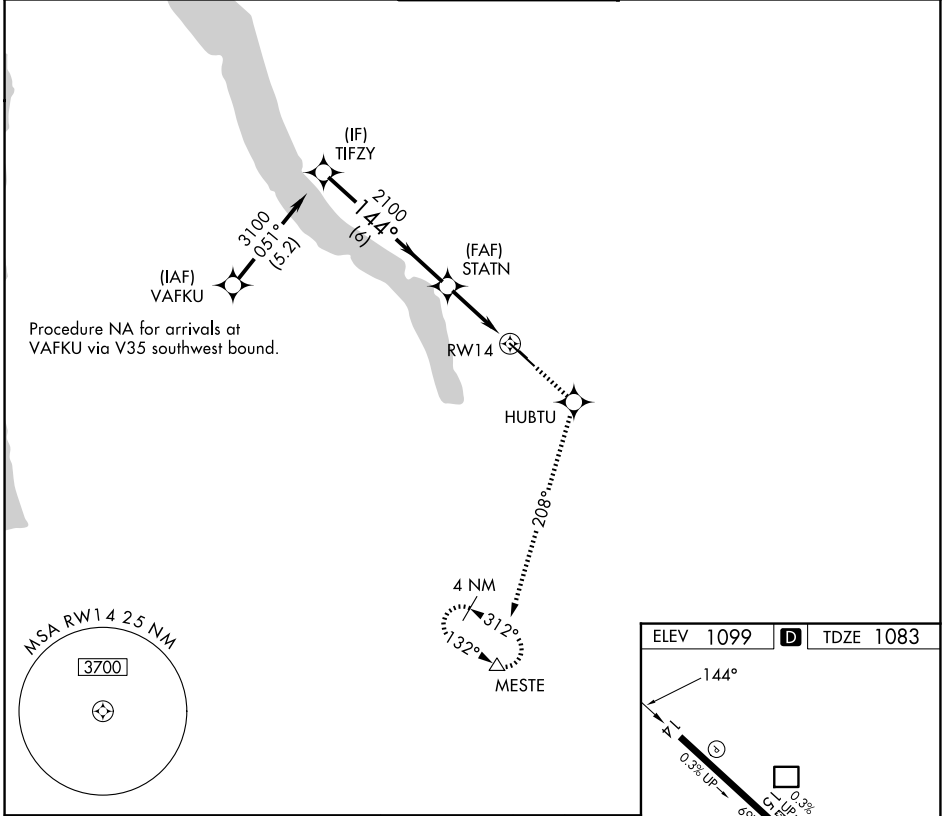

WAAS CH 50415 W14A	APP CRS 144°	Rwy Ldg TDZE Apt Elev	6602 1083 1099
--	------------------------	-----------------------------	---

RNAV (GPS) Z RWY 14

ITHACA TOMPKINS INTL (ITH)

⚠ DME/DME RNP-0.3 NA. Visibility reduction by helicopters NA. When local altimeter setting not received, use Elmira altimeter setting and increase DA 84 feet and LPV all Cats visibility ¼ mile.

⚠ MISSED APPROACH: Climb to 3800 direct HUBTU and via track 208° to MESTE and hold.

❄ -18°C

ATIS 125.175	ELMIRA APP CON★ 124.3 257.8	ITHACA TOWER★ 119.6 (CTAF) 0	GND CON 121.8	UNICOM 122.95
------------------------	---------------------------------------	--	-------------------------	-------------------------

NE-2, 14 MAY 2026 to 11 JUN 2026

NE-2, 14 MAY 2026 to 11 JUN 2026