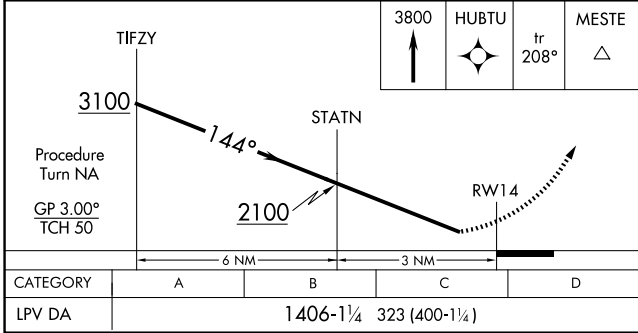

WAAS CH 50415 W14A	APP CRS 144°	Rwy Ldg TDZE Apt Elev	6602 1083 1099
--	------------------------	-----------------------------	---

RNAV (GPS) Z RWY 14

ITHACA TOMPKINS INTL (ITH)

⚠ DME/DME RNP-0.3 NA. Visibility reduction by helicopters NA. When local altimeter setting not received, use Elmira altimeter setting and increase DA 84 feet and LPV all Cats visibility ¼ mile.

⚠ MISSED APPROACH: Climb to 3800 direct HUBTU and via track 208° to MESTE and hold.

❄ -18°C

ATIS 125.175	ELMIRA APP CON★ 124.3 257.8	ITHACA TOWER★ 119.6 (CTAF) 0	GND CON 121.8	UNICOM 122.95
------------------------	---------------------------------------	--	-------------------------	-------------------------