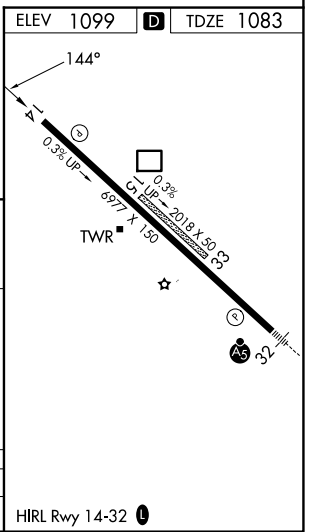

WAAS CH 50415 W14A	APP CRS 144°	Rwy Ldg TDZE Apt Elev	6602 1083 1099
--	------------------------	-----------------------------	---

RNAV (GPS) Z RWY 14

ITHACA TOMPKINS INTL (ITH)

⚠ DME/DME RNP-0.3 NA. Visibility reduction by helicopters NA. When local altimeter setting not received, use Elmira altimeter setting and increase DA 84 feet and LPV all Cats visibility ¼ mile.

⚠ MISSED APPROACH: Climb to 3800 direct HUBTU and via track 208° to MESTE and hold.

❄ -18°C

ATIS 125.175	ELMIRA APP CON★ 124.3 257.8	ITHACA TOWER★ 119.6 (CTAF) 0	GND CON 121.8	UNICOM 122.95
------------------------	---------------------------------------	--	-------------------------	-------------------------