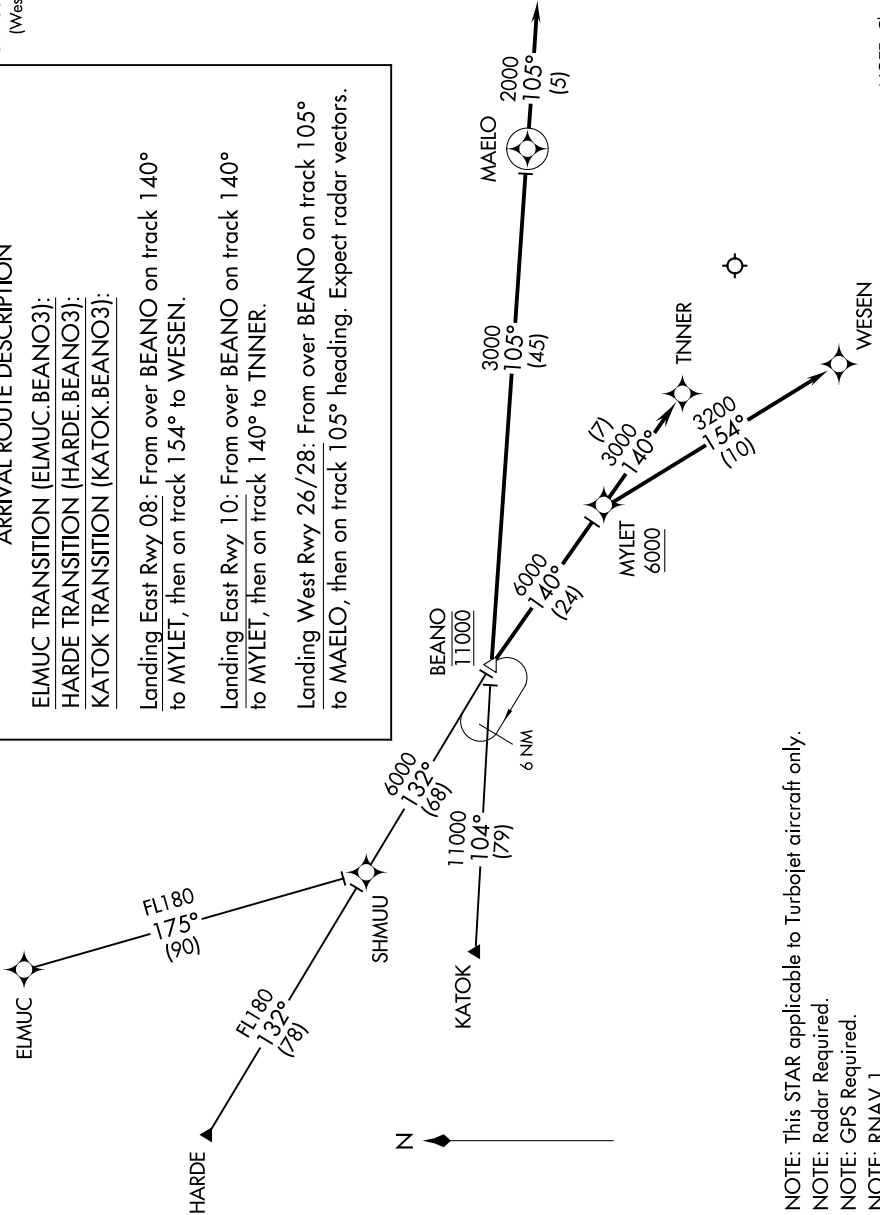

BEANO THREE ARRIVAL (RNAV)

SE-3, 14 MAY 2026 to 11 JUN 2026

SAN JUAN APP CON
(West & Southwest)
119.4 269.2
(North & East)
120.9 290.2
D-ATIS
125.8

ARRIVAL ROUTE DESCRIPTION

- ELMUC TRANSITION (ELMUC.BEANO3):
- HARDE TRANSITION (HARDE.BEANO3):
- KATOK TRANSITION (KATOK.BEANO3):

Landing East Rwy 08: From over BEANO on track 140° to MYLET, then on track 154° to WESEN.

Landing East Rwy 10: From over BEANO on track 140° to MYLET, then on track 140° to TNNER.

Landing West Rwy 26/28: From over BEANO on track 105° to MAELO, then on track 105° heading. Expect radar vectors.

- NOTE: This STAR applicable to Turbojet aircraft only.
- NOTE: Radar Required.
- NOTE: GPS Required.
- NOTE: RNAV 1.

NOTE: Chart not to scale.

SE-3, 14 MAY 2026 to 11 JUN 2026

BEANO THREE ARRIVAL (RNAV)