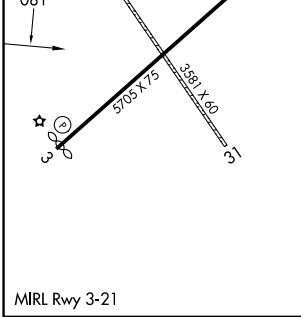

APP CRS 081°	Rwy Ldg TDZE Apt Elev	N/A N/A 3966
------------------------	-----------------------------	---

RNAV (GPS)-C

FALLON MUNI (F'LX)

RNP APCH. ▼ Circling NA to Rwys 13 and 31. Circling to Rwy 21 NA at night. When local altimeter not received, use Fallon NAS altimeter setting.	MISSED APPROACH: Climbing left turn to 10100 direct WADDS and hold, continue climb-in-hold 10100.
--	---

AWOS-AV 118.25	KNFL ATIS * 370.925	NAVY FALLON APP CON * 120.85 360.2	UNICOM 122.8 (CTAF)
--------------------------	-------------------------------	--	-------------------------------

7 NM Holding Pattern 14000 ← 262° 8000 → 082°	HZN VORTAC		10100 WADDS
	THEMA		△
6000 *		MACOG	
7 NM		4.3 NM	
CATEGORY	A	B	C
CIRCLING	4620-1	654 (700-1)	4620-2 654 (700-2)