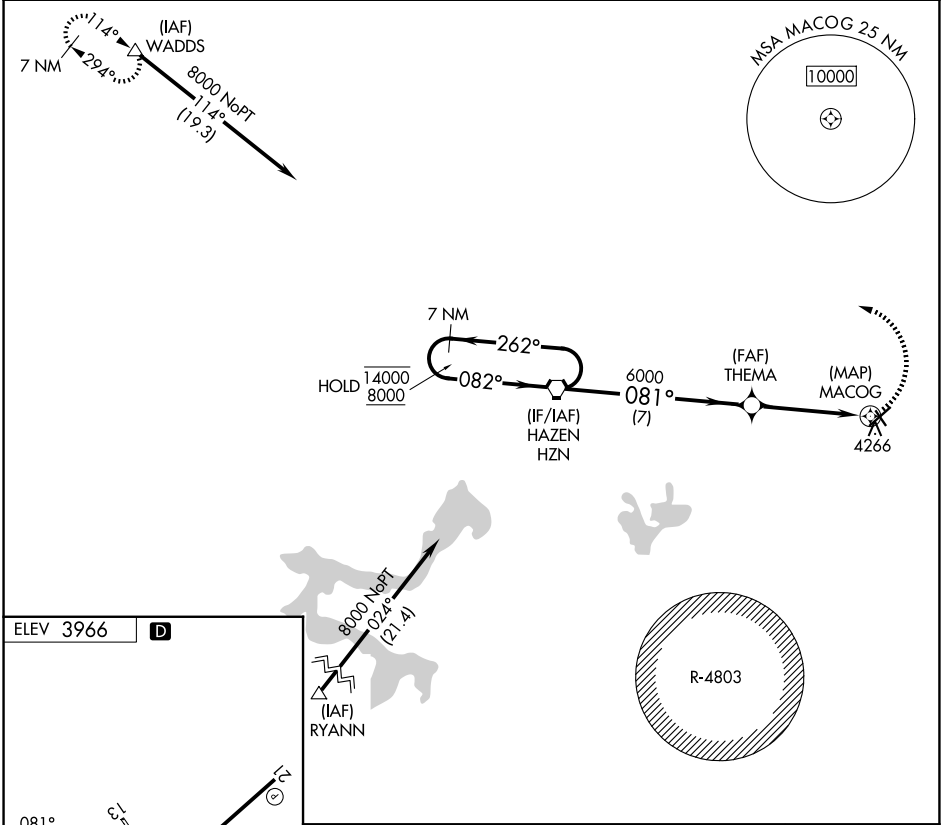

APP CRS 081°	Rwy Ldg TDZE Apt Elev	N/A N/A 3966
------------------------	-----------------------------	---

RNAV (GPS)-C

FALLON MUNI (F'LX)

RNP APCH. ▼ Circling NA to Rwys 13 and 31. Circling to Rwy 21 NA at night. When local altimeter not received, use Fallon NAS altimeter setting.	MISSED APPROACH: Climbing left turn to 10100 direct WADDS and hold, continue climb-in-hold 10100.
--	---

AWOS-AV 118.25	KNFL ATIS * 370.925	NAVY FALLON APP CON * 120.85 360.2	UNICOM 122.8 (CTAF)
--------------------------	-------------------------------	--	-------------------------------

7 NM Holding Pattern 14000 ← 262° 8000 → 082°	HZN VORTAC		10100 WADDS
	THEMA		△
6000 *		MACOG	
7 NM		4.3 NM	
CATEGORY	A	B	C
CIRCLING	4620-1	654 (700-1)	4620-2 654 (700-2)

SW-4, 14 MAY 2026 to 11 JUN 2026

SW-4, 14 MAY 2026 to 11 JUN 2026